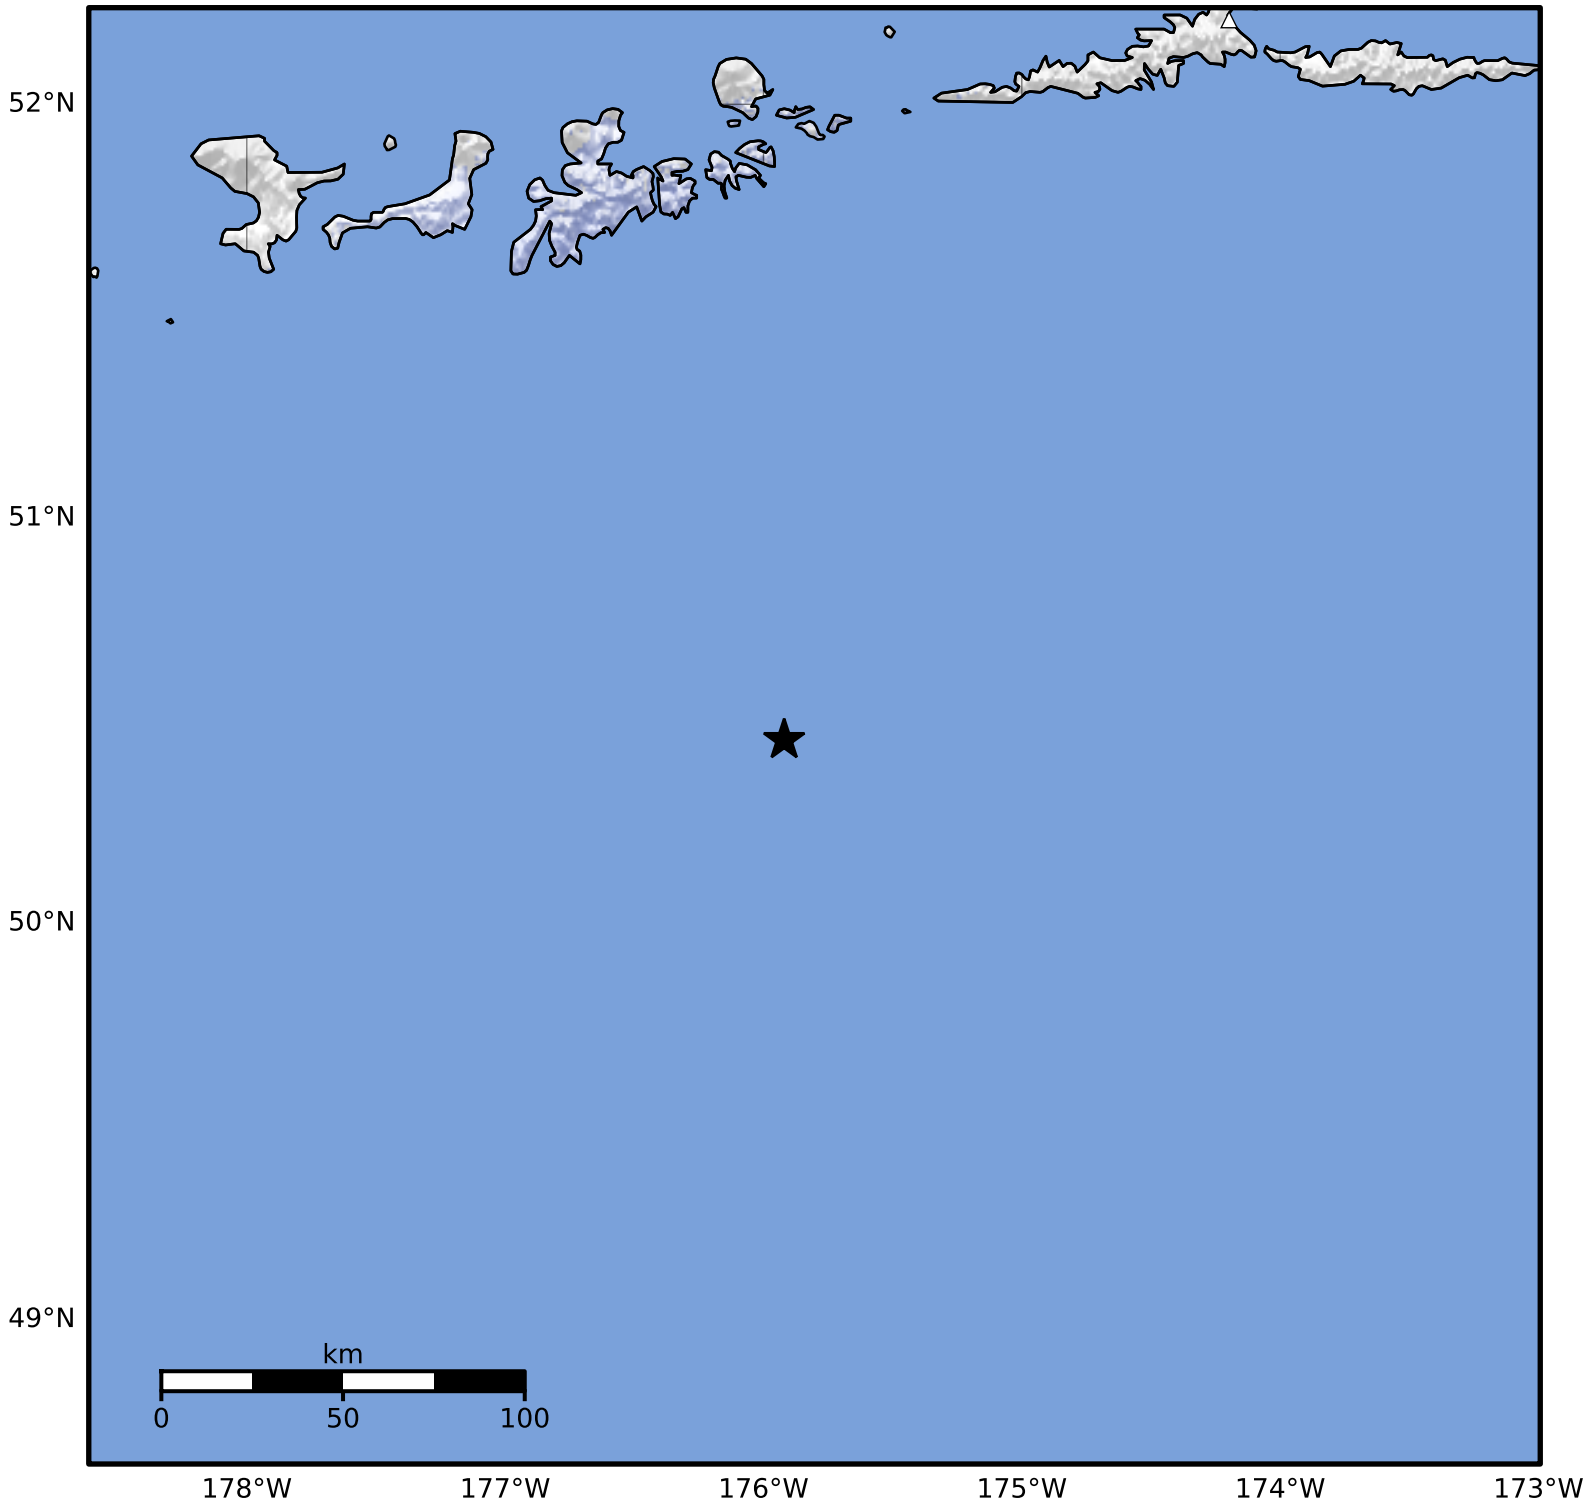

Macroseismic Intensity Map Alaska Earthquake Center
 ShakeMap: 166 km (103 miles) SSE of Adak
 Jul 24, 2024 03:09:20 UTC M4.0 N50.46 W175.92 Depth: 35.6km ID:ak0249gqjs0x

SHAKING	Not felt	Weak	Light	Moderate	Strong	Very strong	Severe	Violent	Extreme
DAMAGE	None	None	None	Very light	Light	Moderate	Moderate/heavy	Heavy	Very heavy
PGA(%g)	<0.0464	0.297	2.76	6.2	11.5	21.5	40.1	74.7	>139
PGV(cm/s)	<0.0215	0.135	1.41	4.65	9.64	20	41.4	85.8	>178
INTENSITY	I	II-III	IV	V	VI	VII	VIII	IX	X+

Scale based on Worden et al. (2012)

Version 2: Processed 2024-07-24T03:43:32Z

△ Seismic Instrument ○ Reported Intensity

★ Epicenter