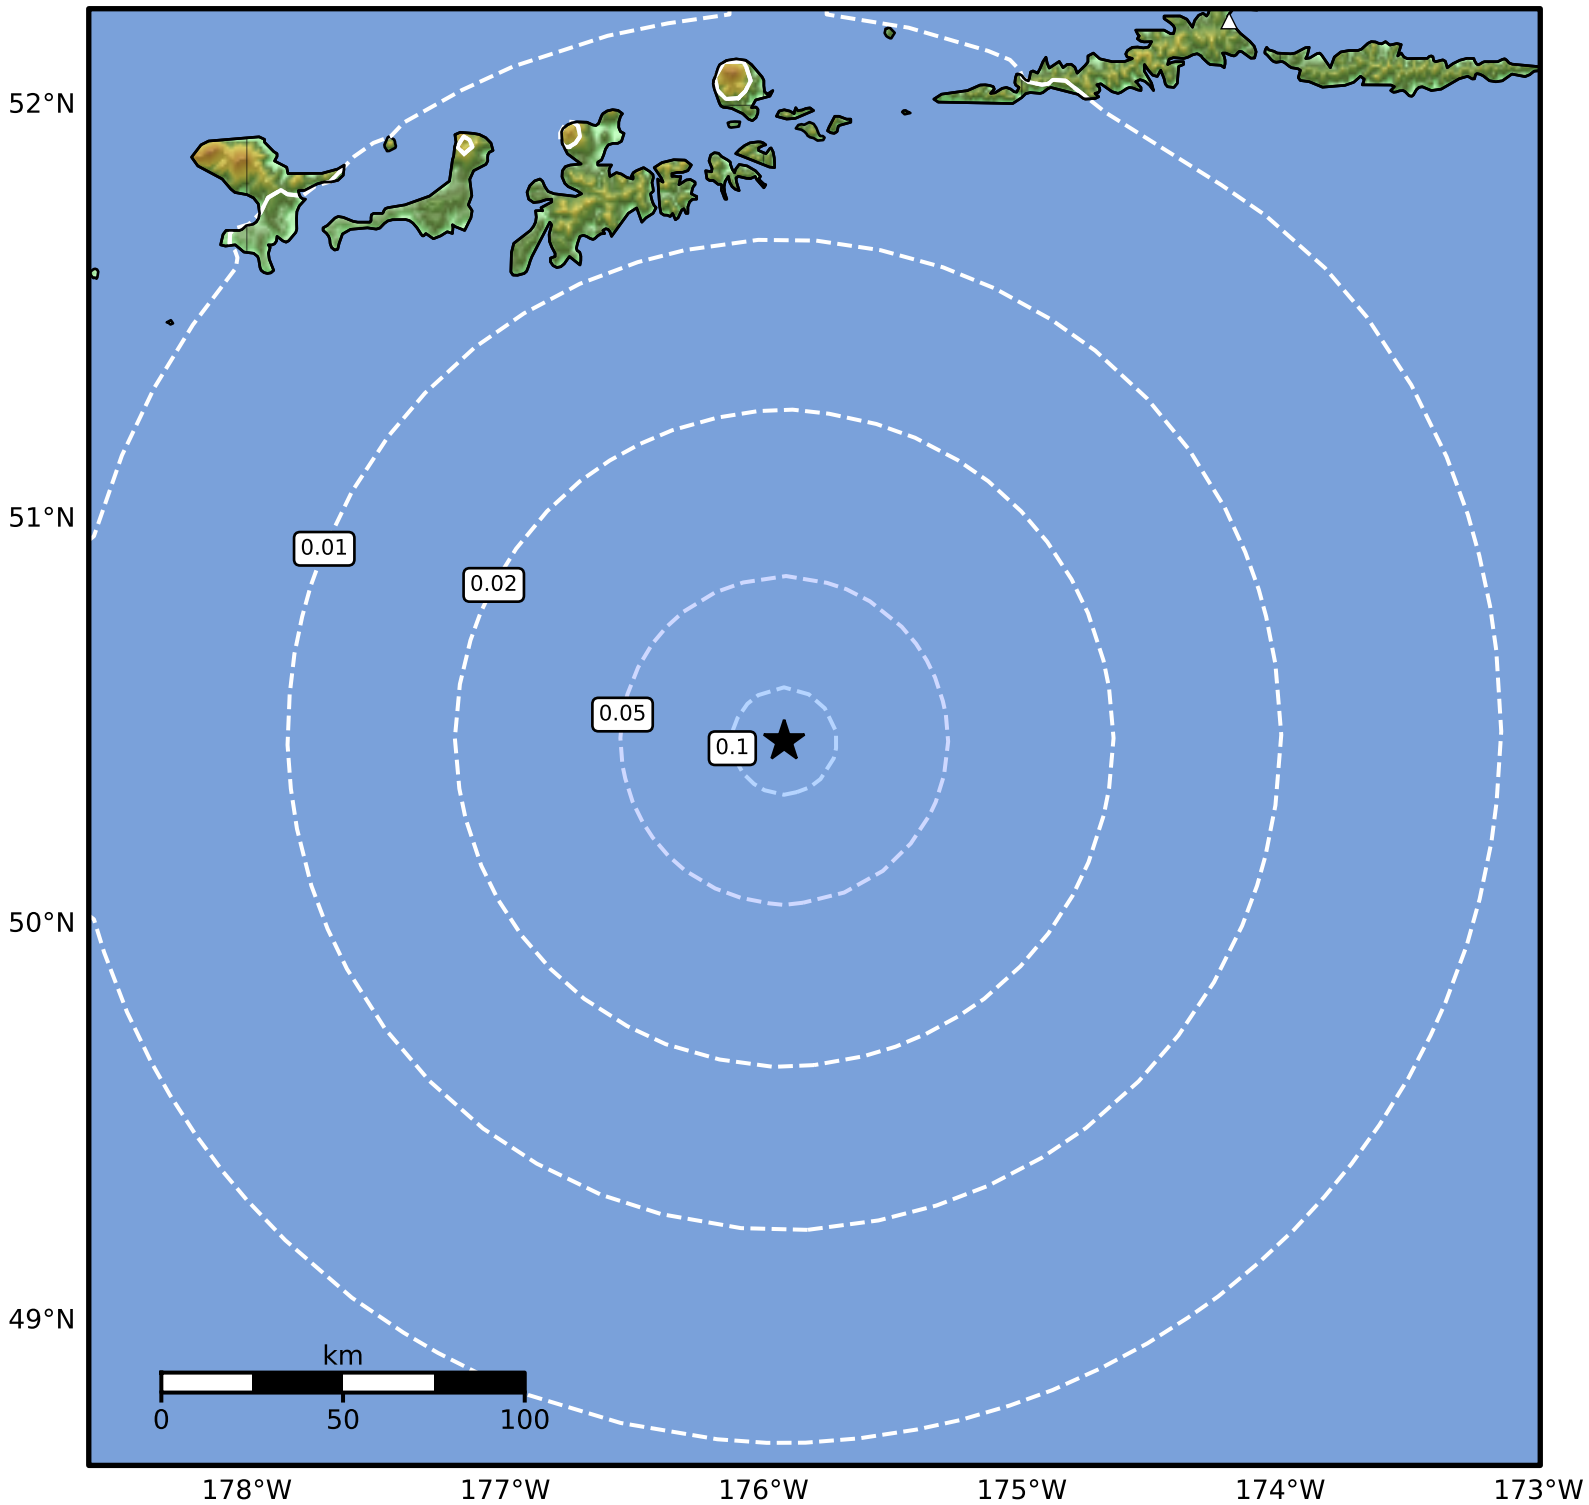

Peak Ground Velocity Map Alaska Earthquake Center  
ShakeMap: 166 km (103 miles) SSE of Adak  
Jul 24, 2024 03:09:20 UTC M4.0 N50.46 W175.92 Depth: 35.6km ID:ak0249gqjs0x

Scale based on Worden et al. (2012)

Version 2: Processed 2024-07-24T03:43:32Z

△ Seismic Instrument ○ Reported Intensity

★ Epicenter