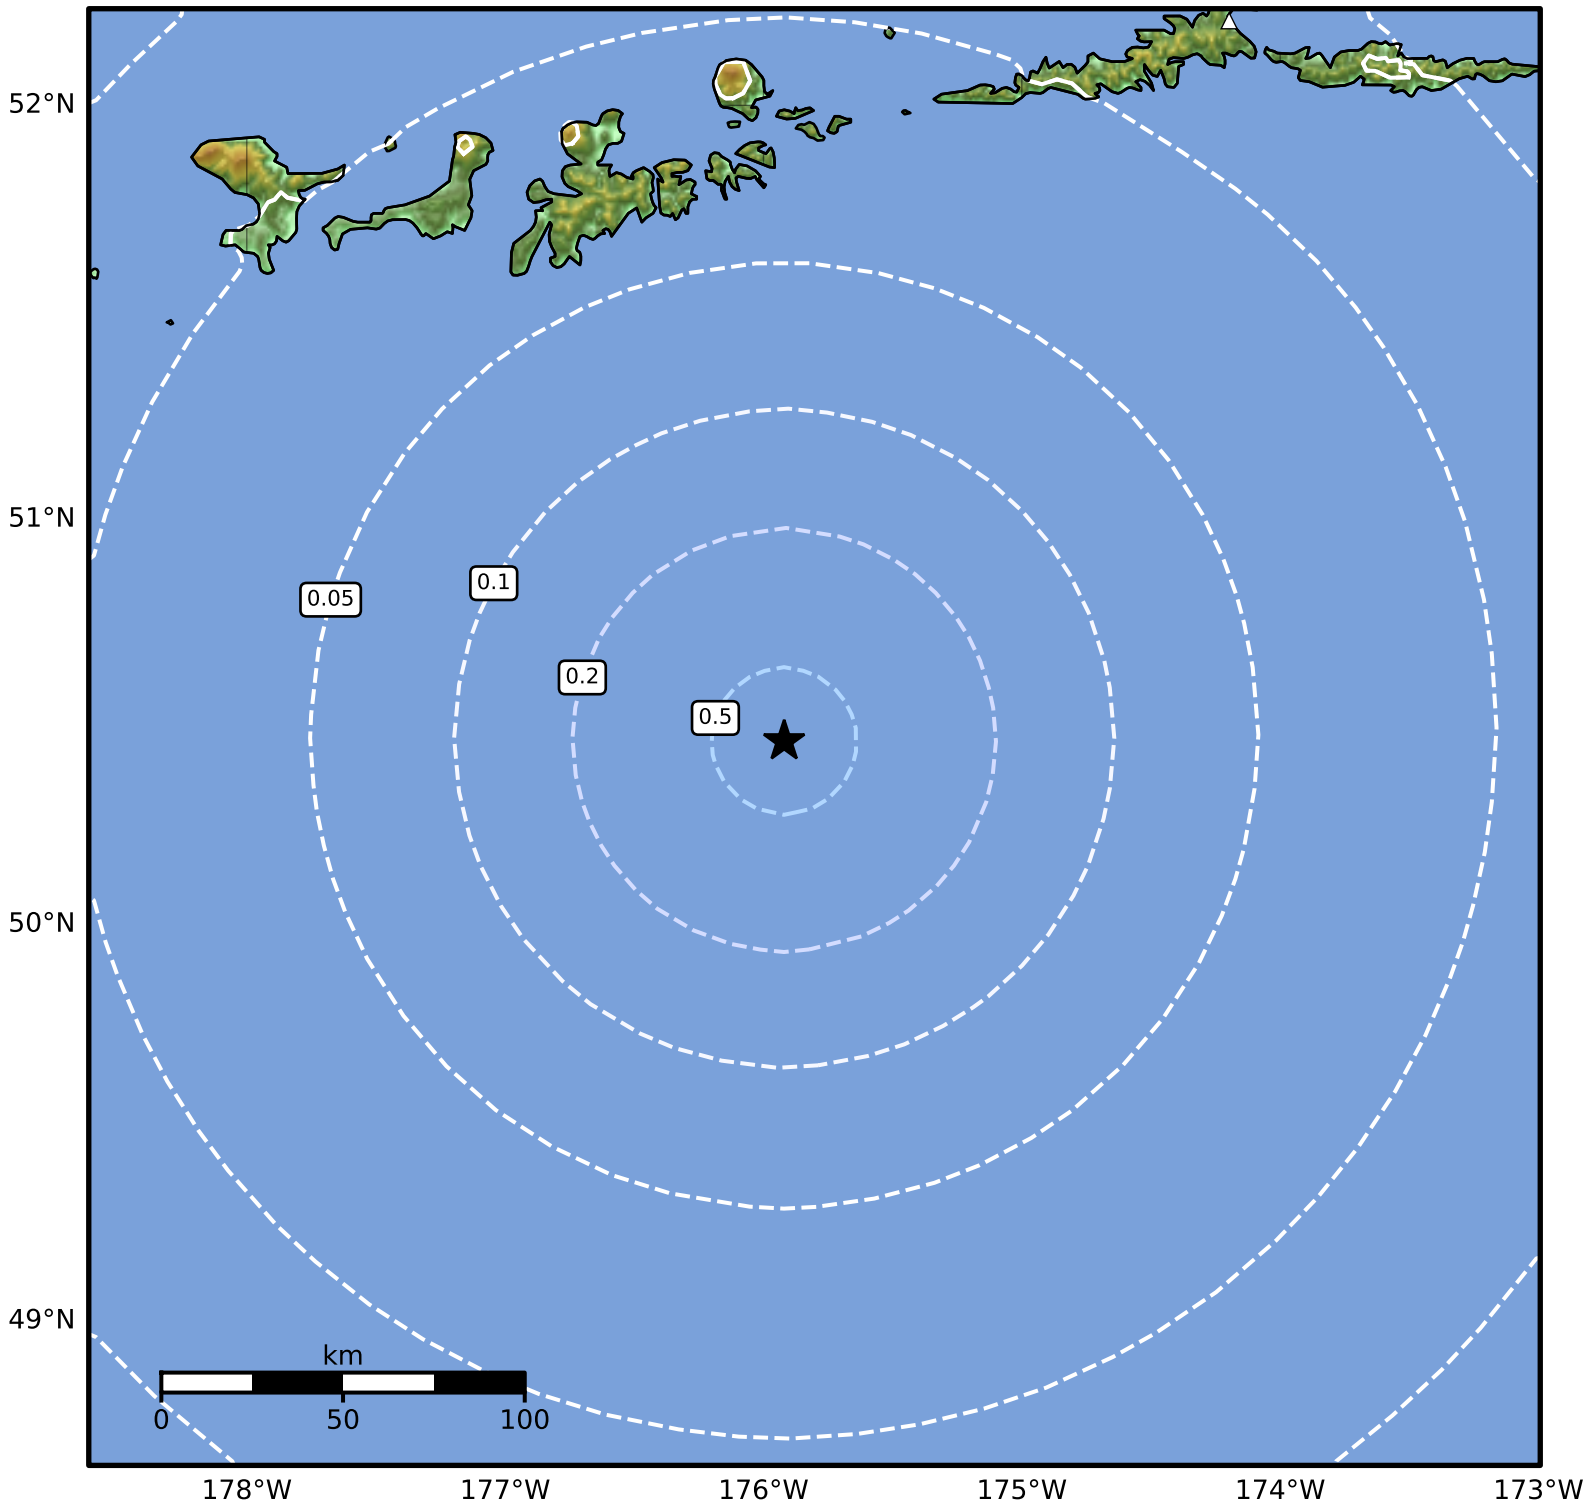

0.3 Second Peak Spectral Acceleration Map Alaska Earthquake Center  
ShakeMap: 166 km (103 miles) SSE of Adak  
Jul 24, 2024 03:09:20 UTC M4.0 N50.46 W175.92 Depth: 35.6km ID:ak0249gqjs0x

SA(0.3) (%g)	0.1	0.2	0.5	1	2	5	10	20	50	100	200
--------------	-----	-----	-----	---	---	---	----	----	----	-----	-----

Scale based on Worden et al. (2012)

Version 2: Processed 2024-07-24T03:43:32Z

△ Seismic Instrument ○ Reported Intensity

★ Epicenter