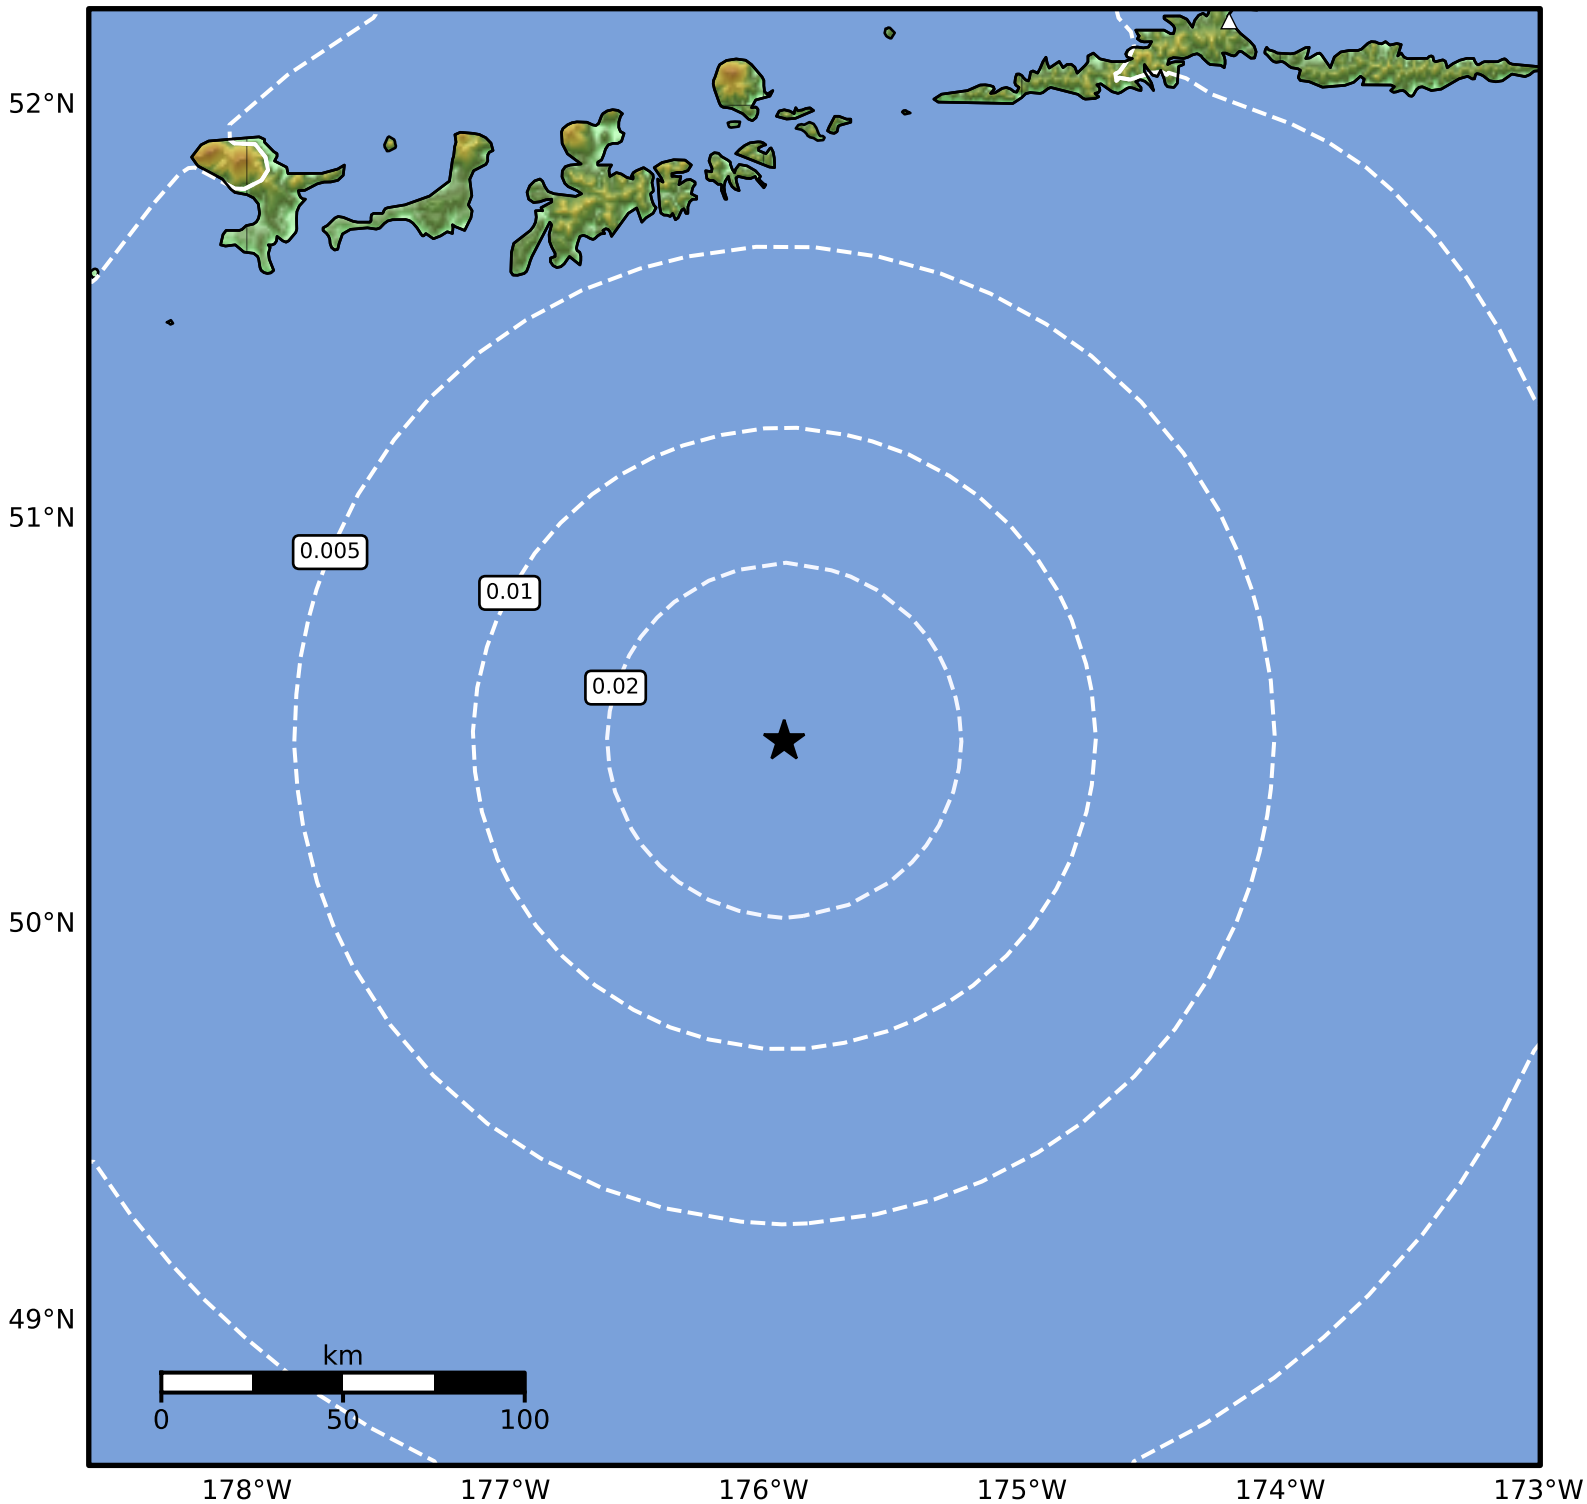

1.0 Second Peak Spectral Acceleration Map Alaska Earthquake Center
ShakeMap: 166 km (103 miles) SSE of Adak
Jul 24, 2024 03:09:20 UTC M4.0 N50.46 W175.92 Depth: 35.6km ID:ak0249gqjs0x

SA(1.0) (%g)	0.1	0.2	0.5	1	2	5	10	20	50	100	200
--------------	-----	-----	-----	---	---	---	----	----	----	-----	-----

Scale based on Worden et al. (2012)

Version 2: Processed 2024-07-24T03:43:32Z

△ Seismic Instrument ○ Reported Intensity

★ Epicenter