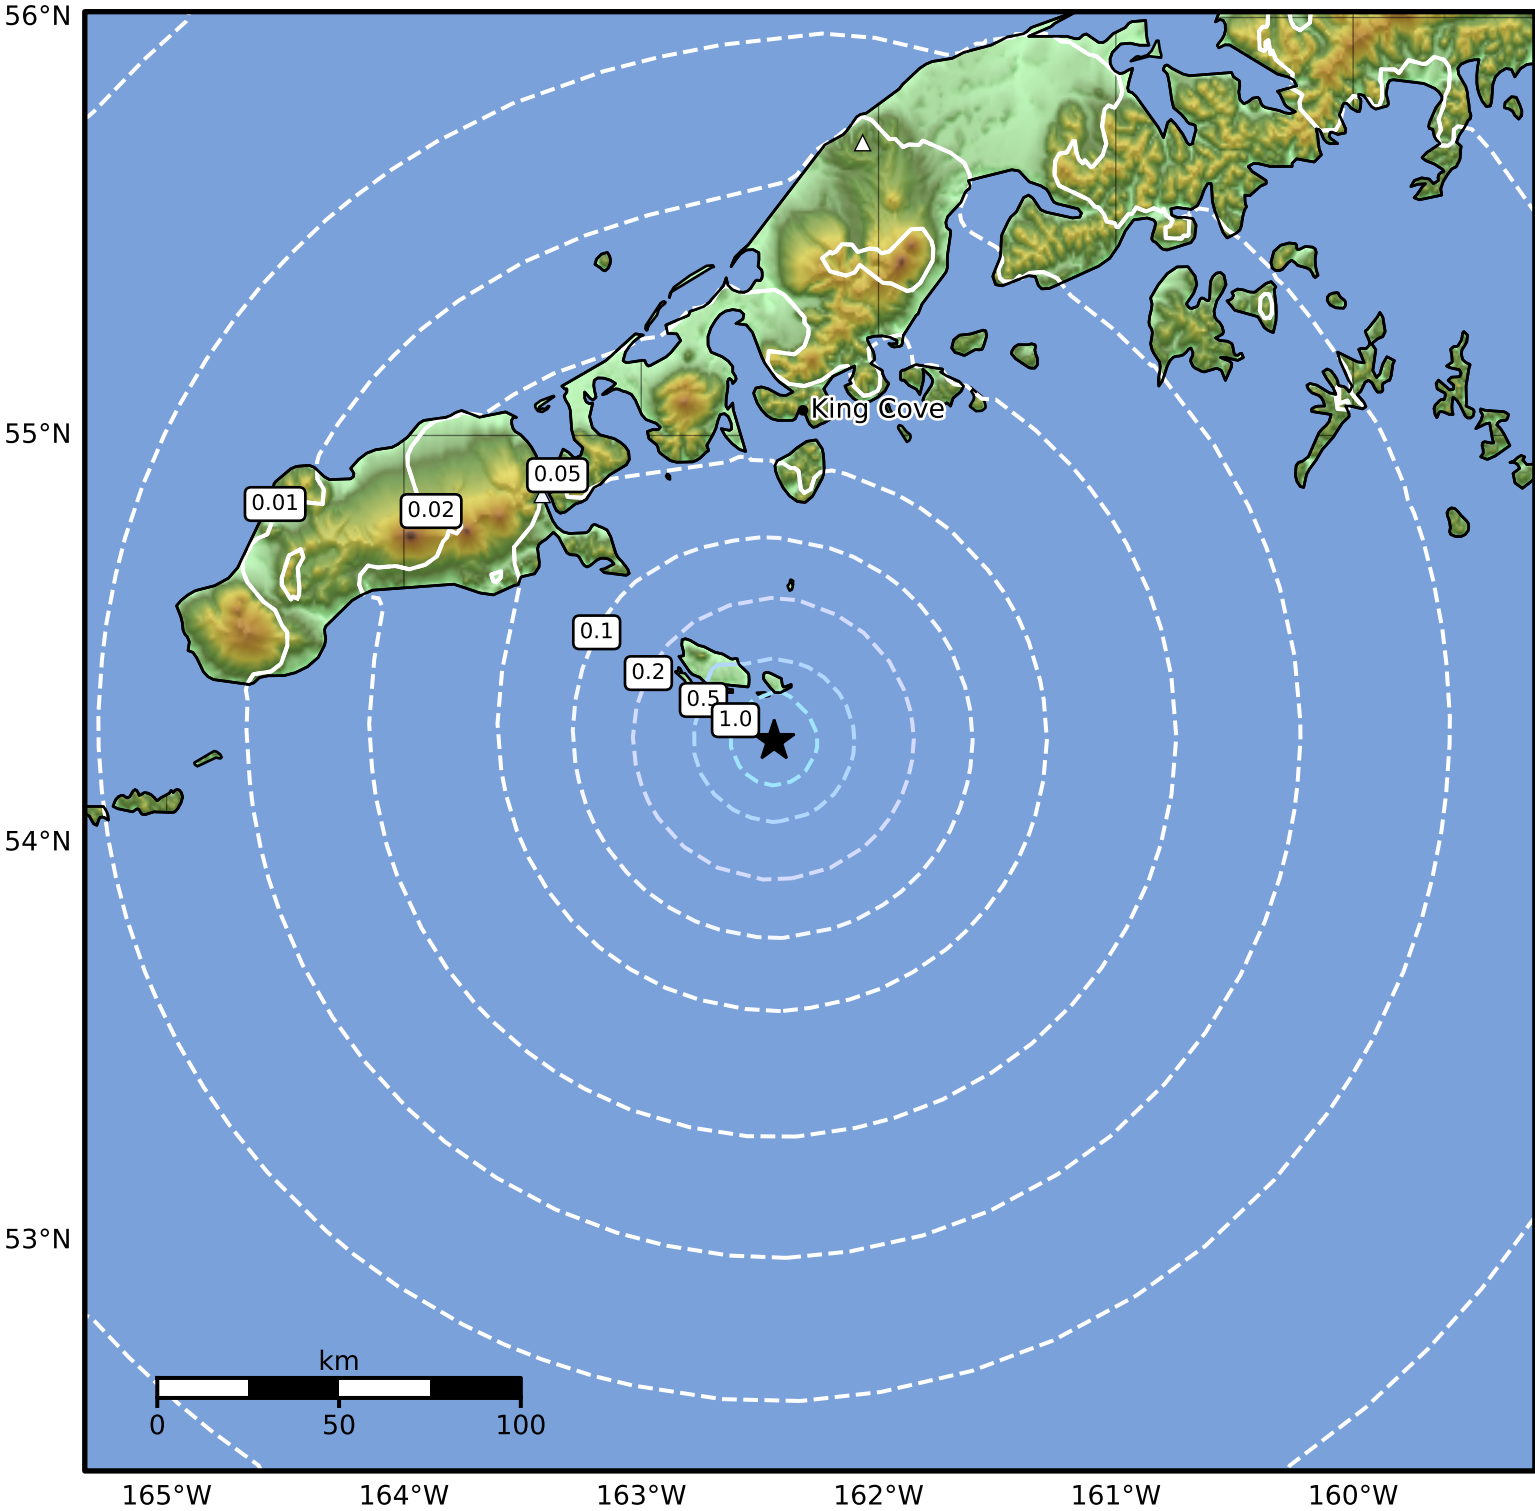

0.3 Second Peak Spectral Acceleration Map Alaska Earthquake Center
 ShakeMap: 90 km (56 miles) S of King Cove
 Jul 24, 2024 09:07:43 UTC M3.6 N54.25 W162.44 Depth: 13.3km ID:ak0249gu3zc6

SA(0.3) (%g)	0.1	0.2	0.5	1	2	5	10	20	50	100	200
---------------------	------------	------------	------------	----------	----------	----------	-----------	-----------	-----------	------------	------------

Scale based on Worden et al. (2012)

Version 2: Processed 2024-07-24T10:16:39Z

△ Seismic Instrument ○ Reported Intensity

★ Epicenter