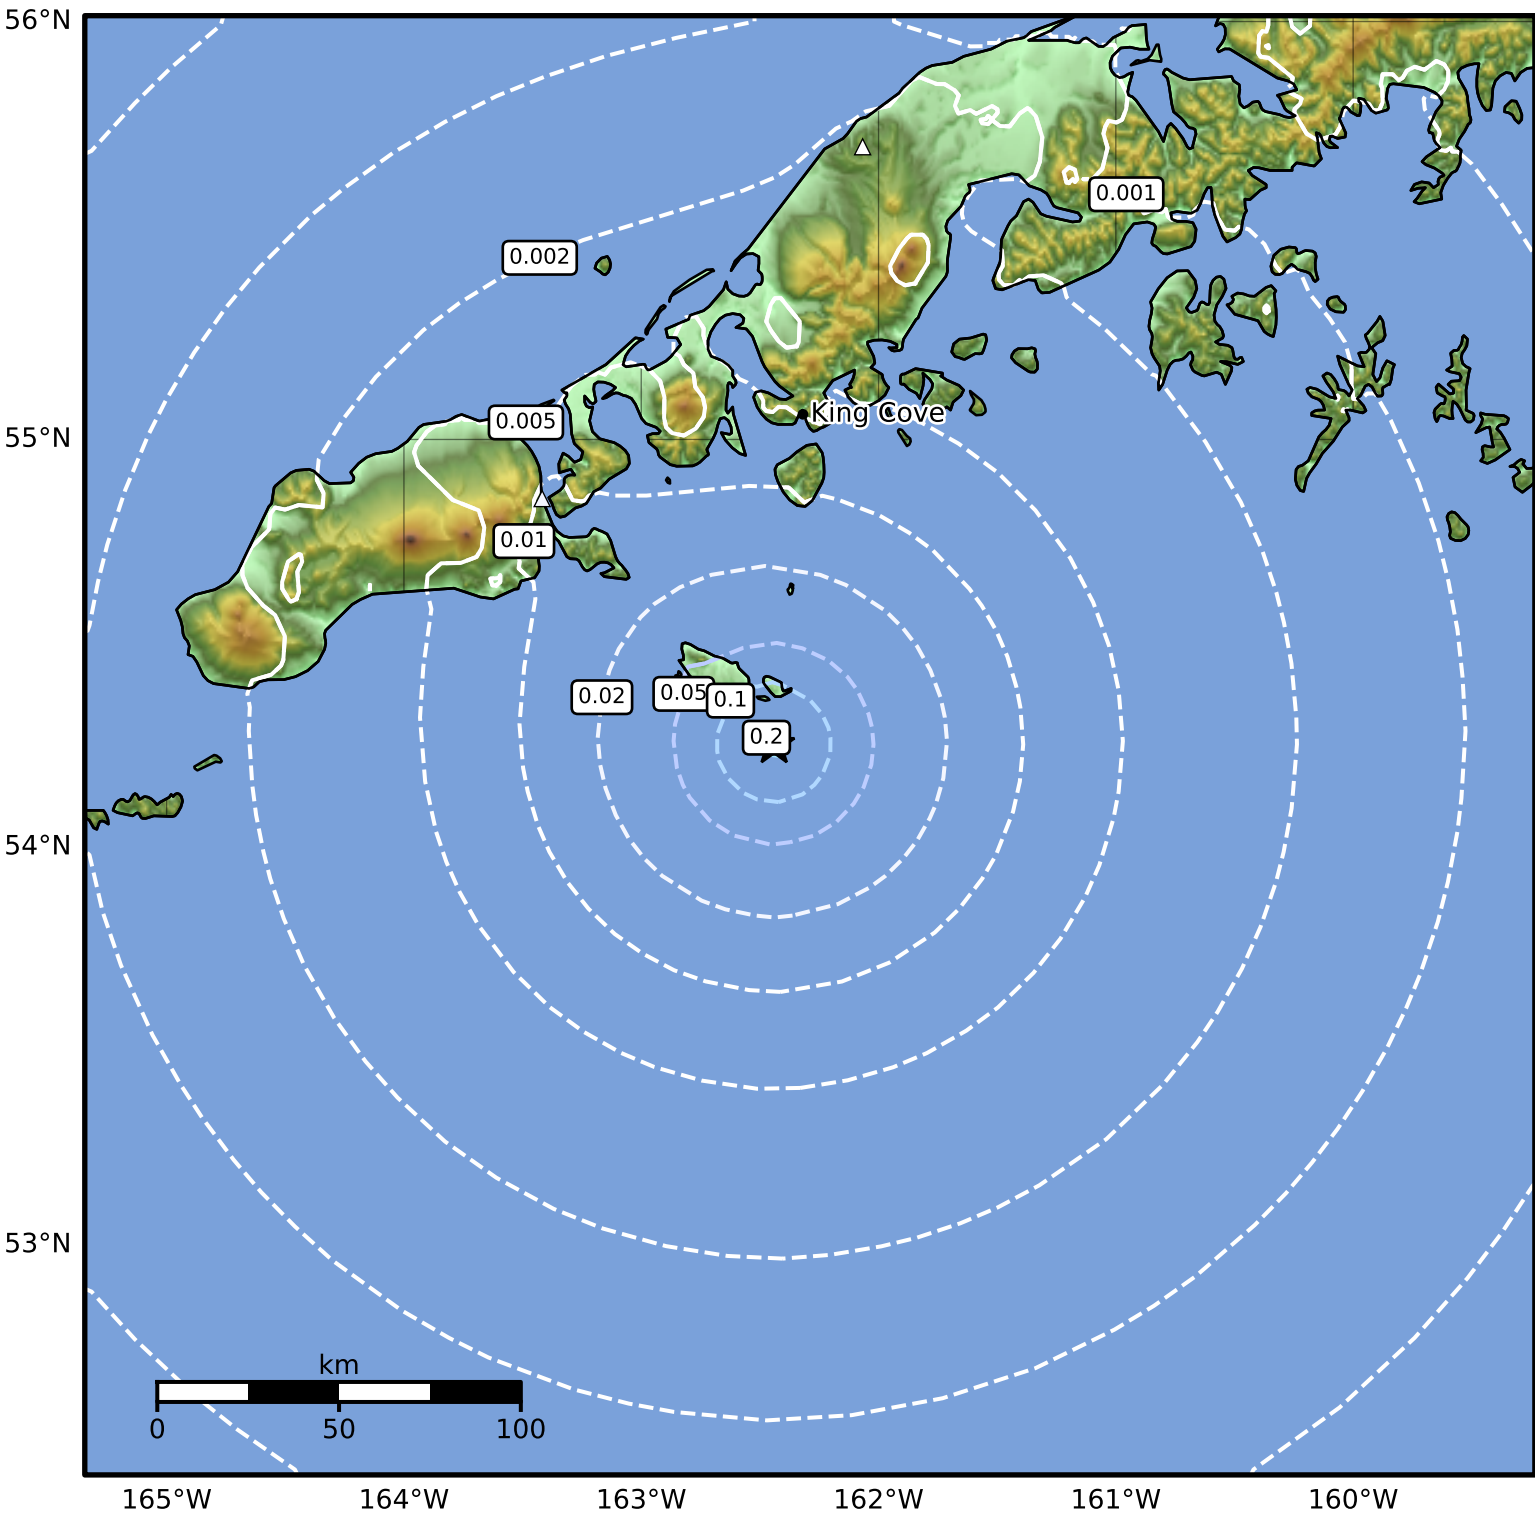

1.0 Second Peak Spectral Acceleration Map Alaska Earthquake Center
 ShakeMap: 90 km (56 miles) S of King Cove
 Jul 24, 2024 09:07:43 UTC M3.6 N54.25 W162.44 Depth: 13.3km ID:ak0249gu3zc6

SA(1.0) (%g)	0.1	0.2	0.5	1	2	5	10	20	50	100	200
---------------------	------------	------------	------------	----------	----------	----------	-----------	-----------	-----------	------------	------------

Scale based on Worden et al. (2012)

Version 2: Processed 2024-07-24T10:16:39Z

△ Seismic Instrument ○ Reported Intensity

★ Epicenter