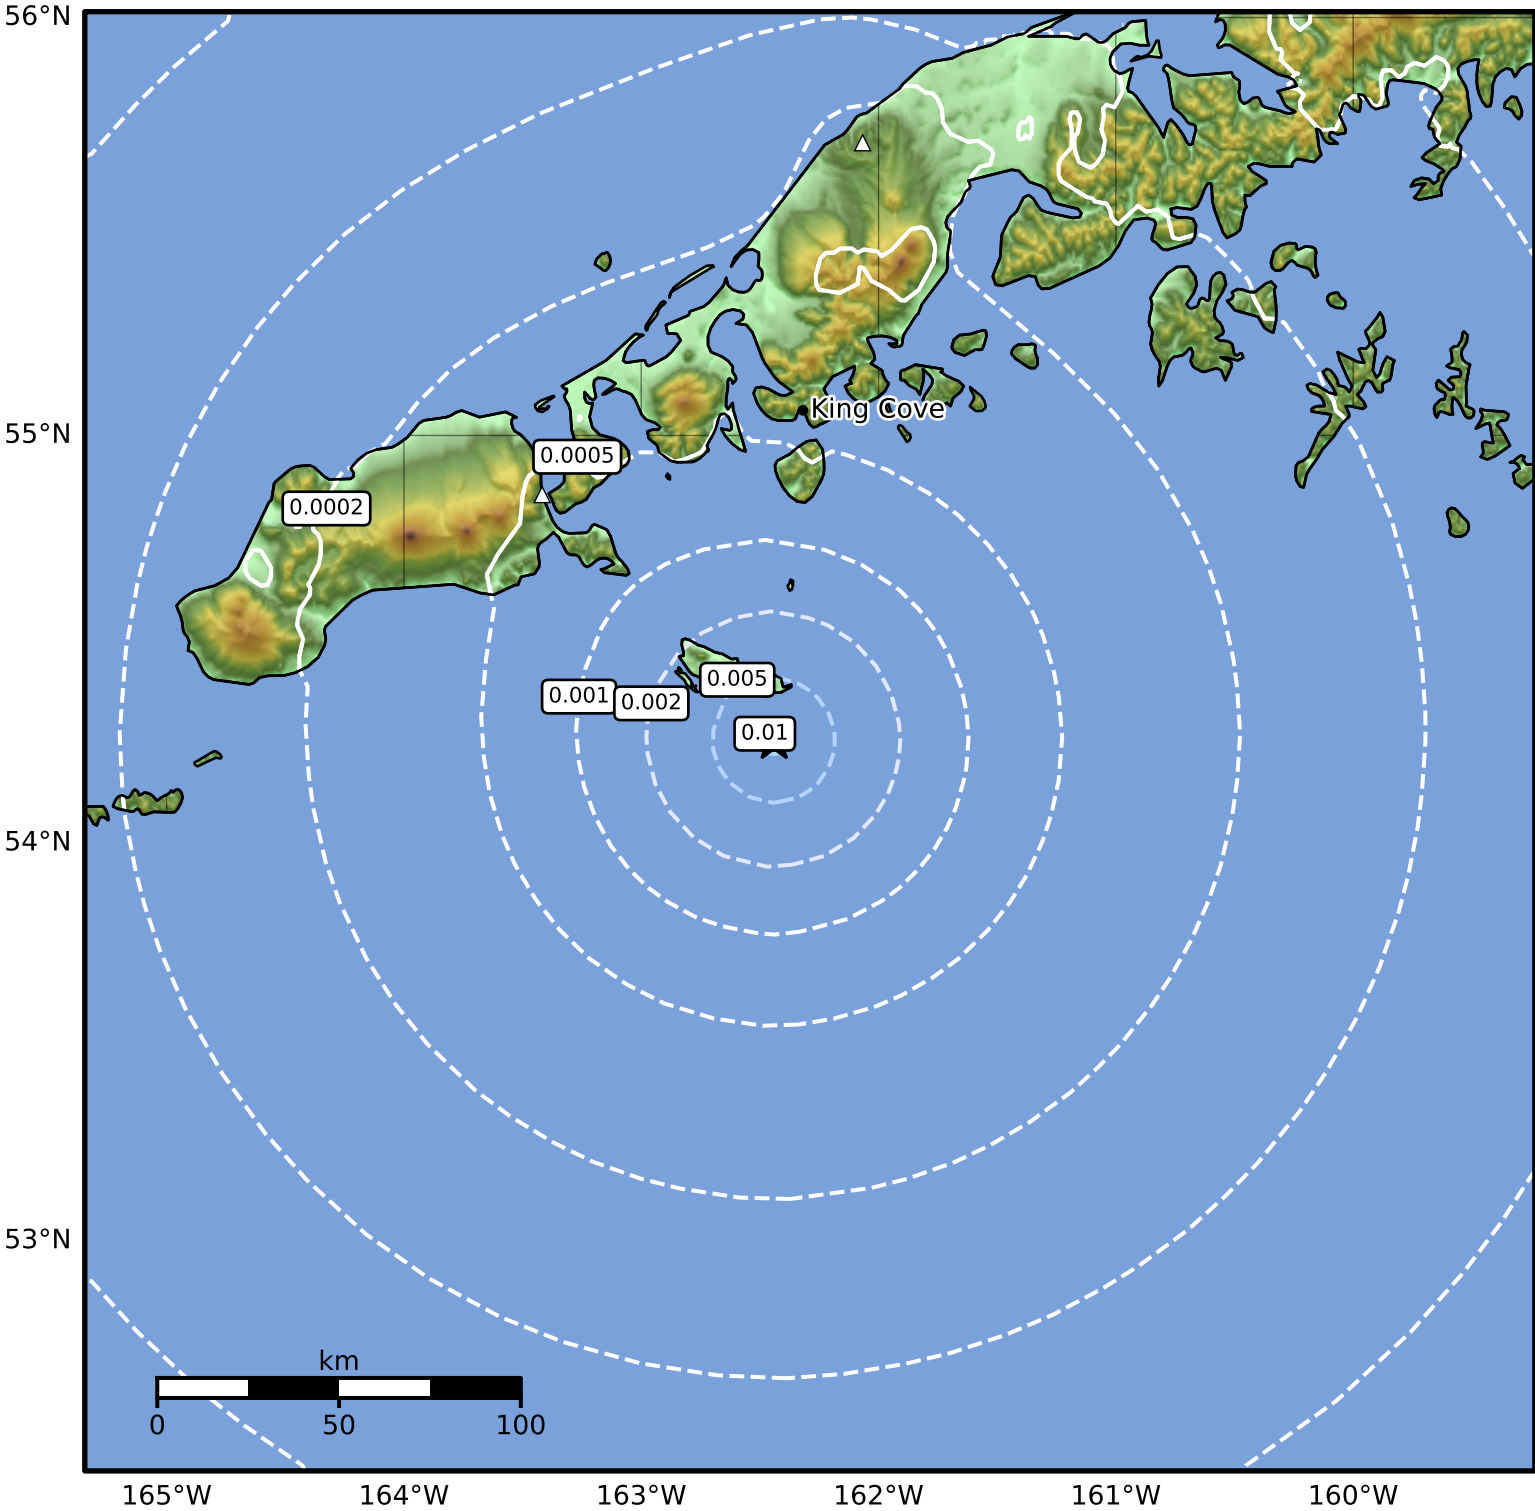

3.0 Second Peak Spectral Acceleration Map Alaska Earthquake Center  
ShakeMap: 90 km (56 miles) S of King Cove  
Jul 24, 2024 09:07:43 UTC M3.6 N54.25 W162.44 Depth: 13.3km ID:ak0249gu3zc6

SA(3.0) (%g)	0.1	0.2	0.5	1	2	5	10	20	50
--------------	-----	-----	-----	---	---	---	----	----	----

Scale based on Worden et al. (2012)

Version 2: Processed 2024-07-24T10:16:39Z

△ Seismic Instrument ○ Reported Intensity

★ Epicenter