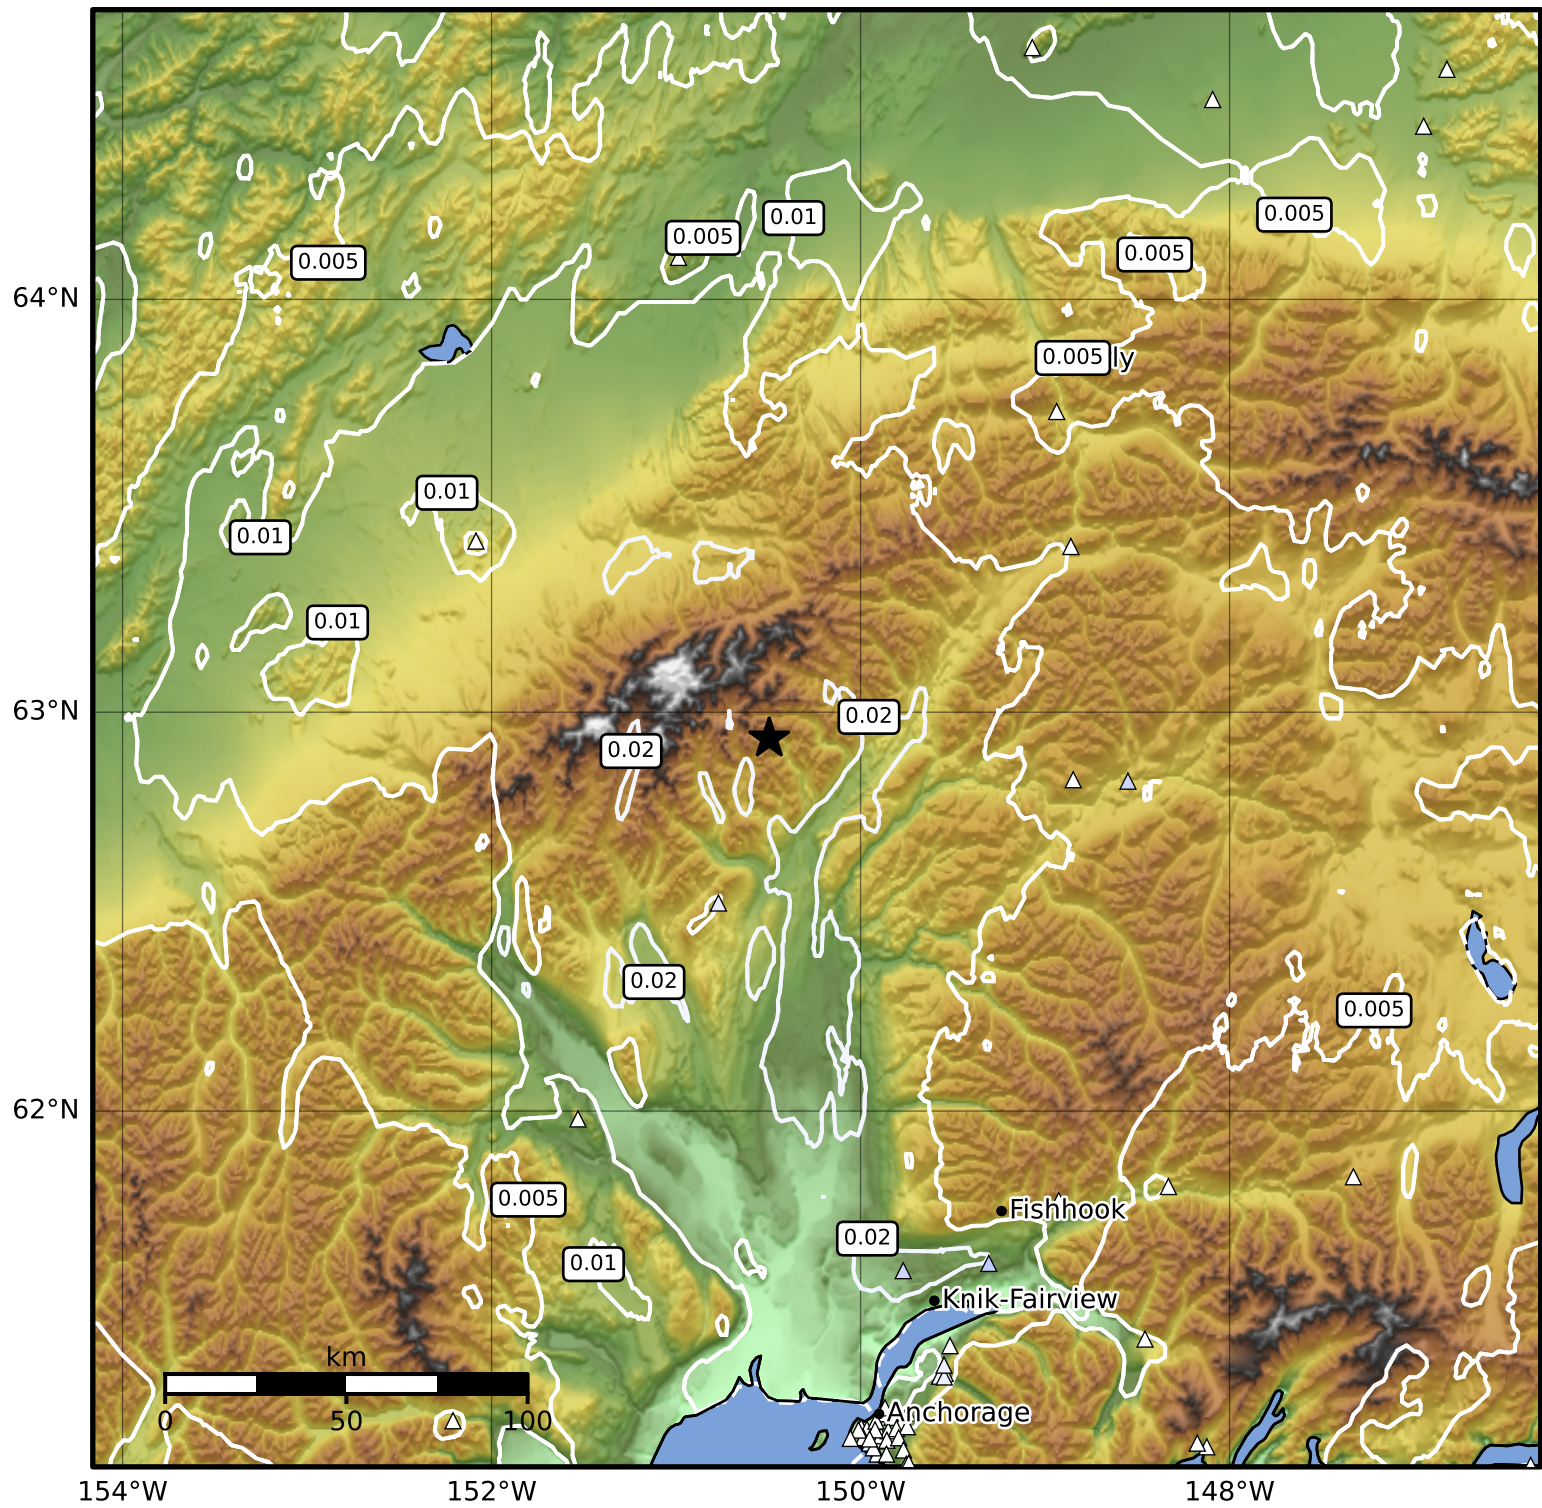

1.0 Second Peak Spectral Acceleration Map Alaska Earthquake Center  
 ShakeMap: 69 km (43 miles) SSE of Kantishna  
 Jul 24, 2024 09:37:54 UTC M3.9 N62.94 W150.50 Depth: 89.6km ID:ak0249guafvl

SA(1.0) (%g)	0.1	0.2	0.5	1	2	5	10	20	50	100	200
--------------	-----	-----	-----	---	---	---	----	----	----	-----	-----

Scale based on Worden et al. (2012)

Version 2: Processed 2024-07-24T10:06:34Z

△ Seismic Instrument ○ Reported Intensity

★ Epicenter