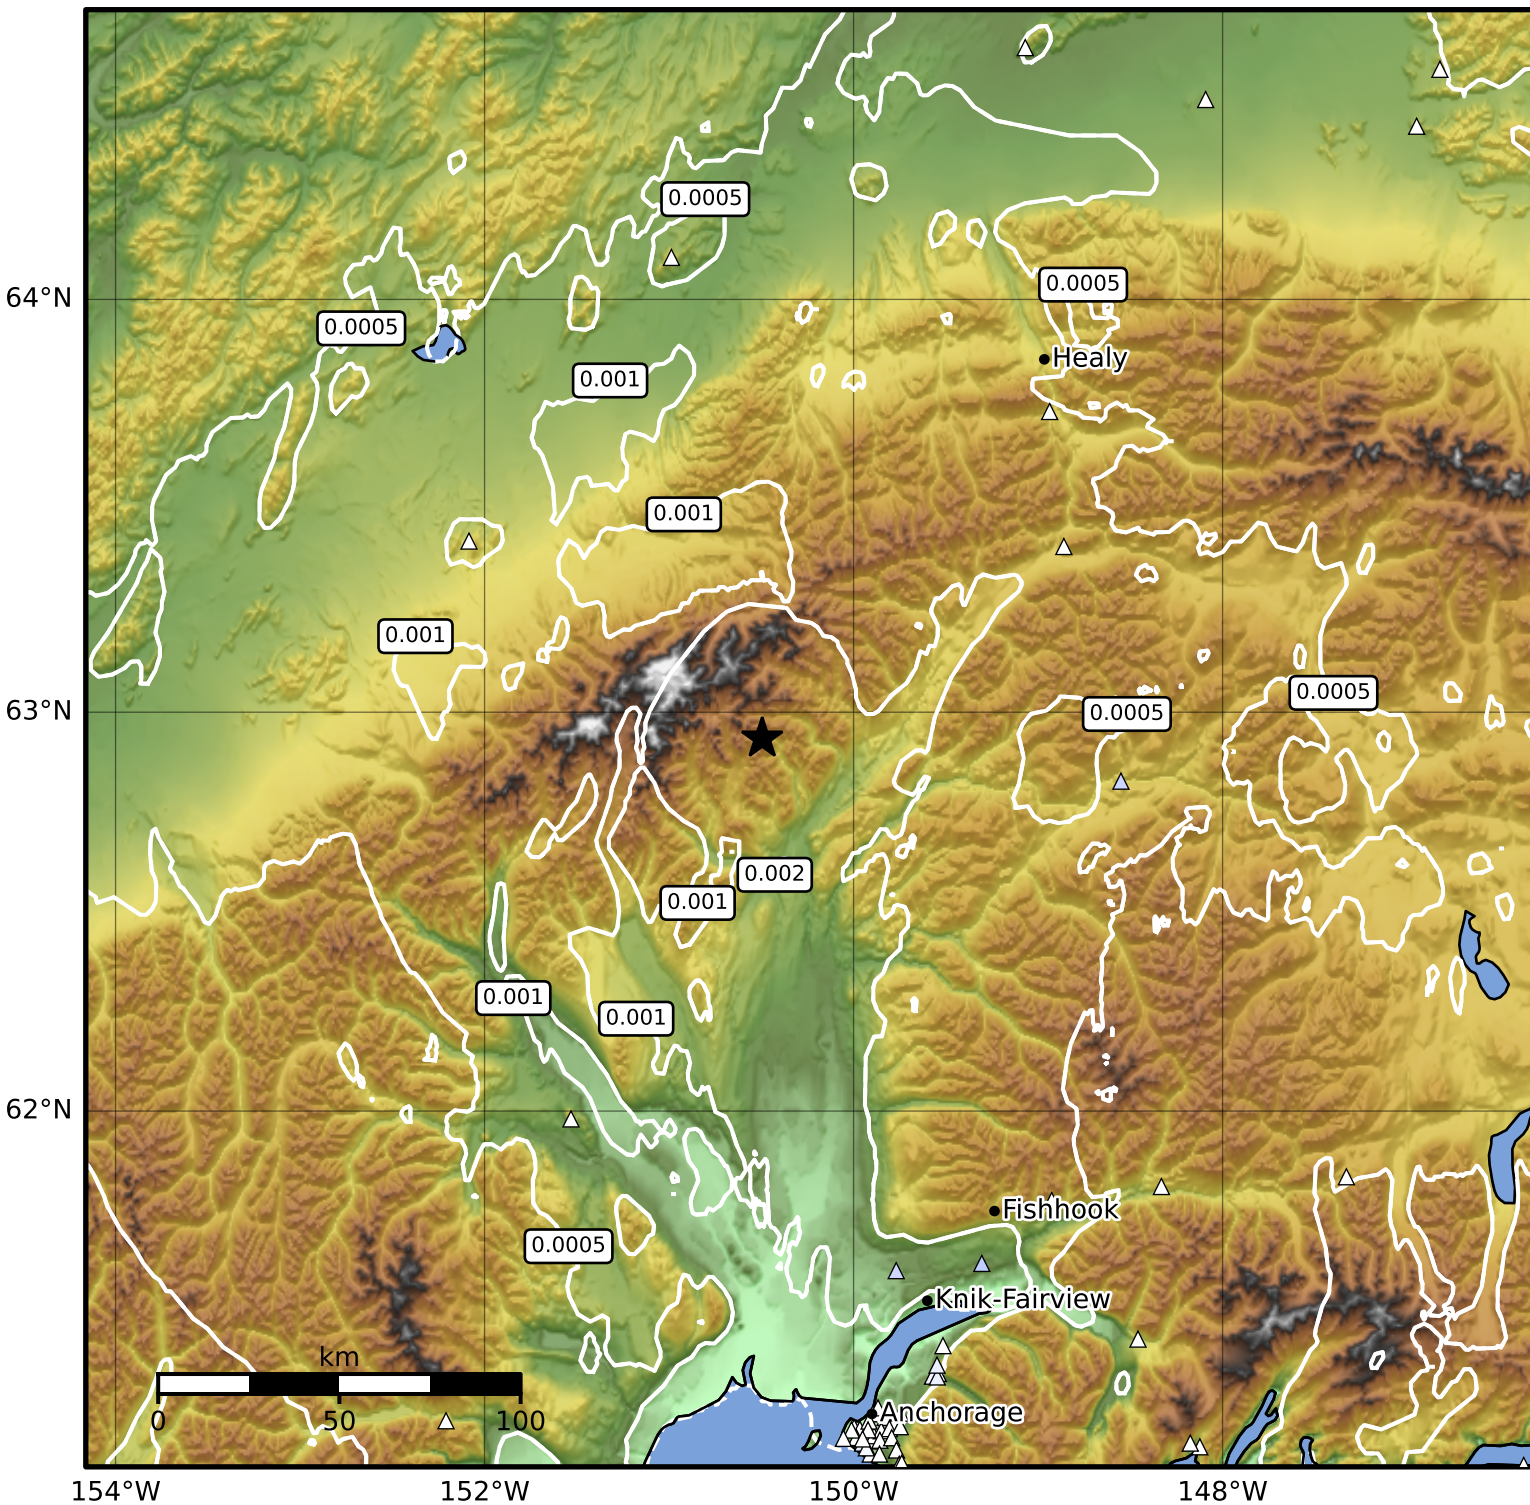

3.0 Second Peak Spectral Acceleration Map Alaska Earthquake Center  
 ShakeMap: 69 km (43 miles) SSE of Kantishna  
 Jul 24, 2024 09:37:54 UTC M3.9 N62.94 W150.50 Depth: 89.6km ID:ak0249guafvl

Scale based on Worden et al. (2012)

Version 2: Processed 2024-07-24T10:06:34Z

△ Seismic Instrument ○ Reported Intensity

★ Epicenter