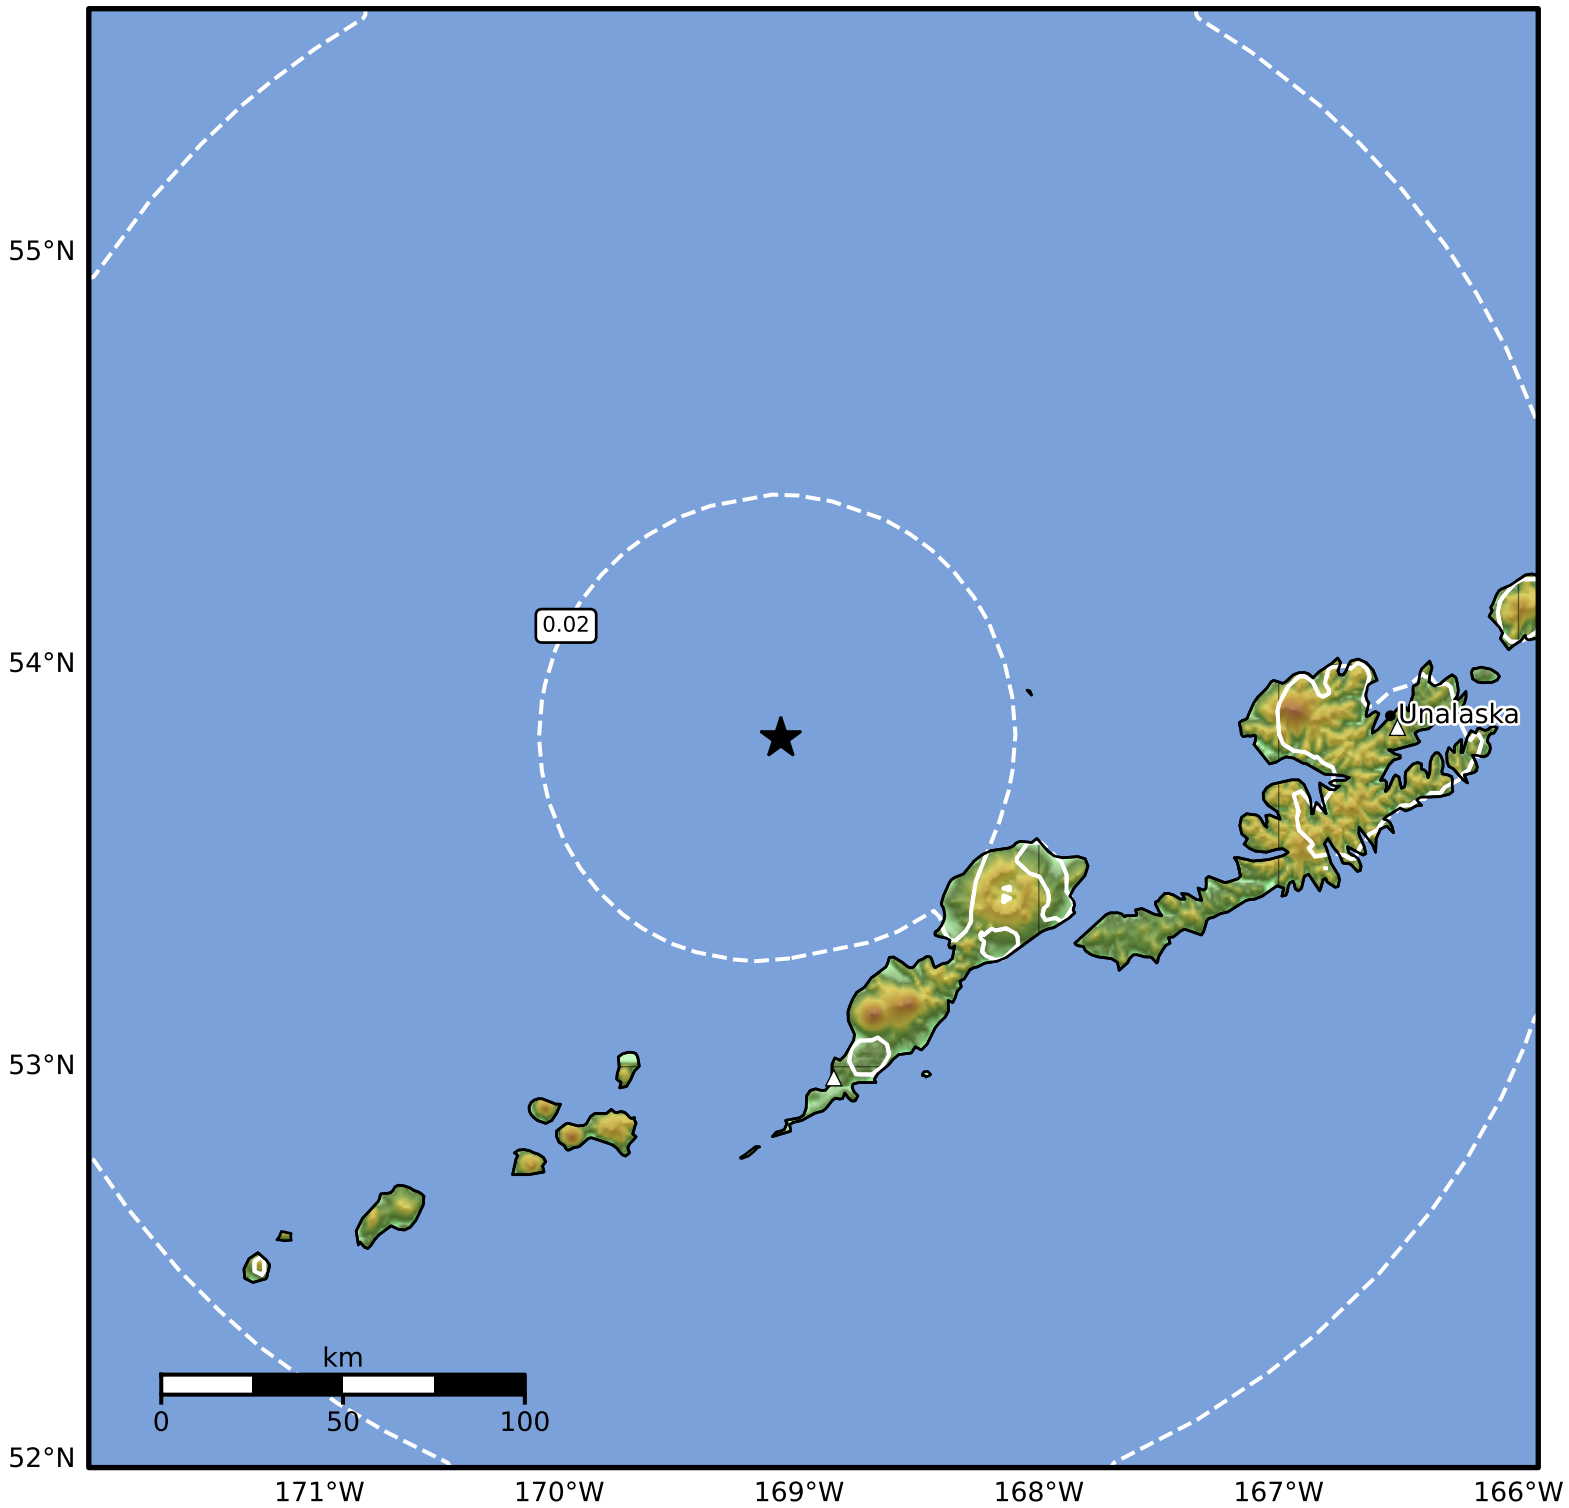

0.3 Second Peak Spectral Acceleration Map Alaska Earthquake Center
ShakeMap: 99 km (61 miles) N of Nikolski
Jul 24, 2024 10:05:32 UTC M3.9 N53.82 W169.08 Depth: 274.7km ID:ak0249guozjz

Scale based on Worden et al. (2012)

△ Seismic Instrument ○ Reported Intensity

★ Epicenter

Version 1: Processed 2024-07-24T21:35:47Z