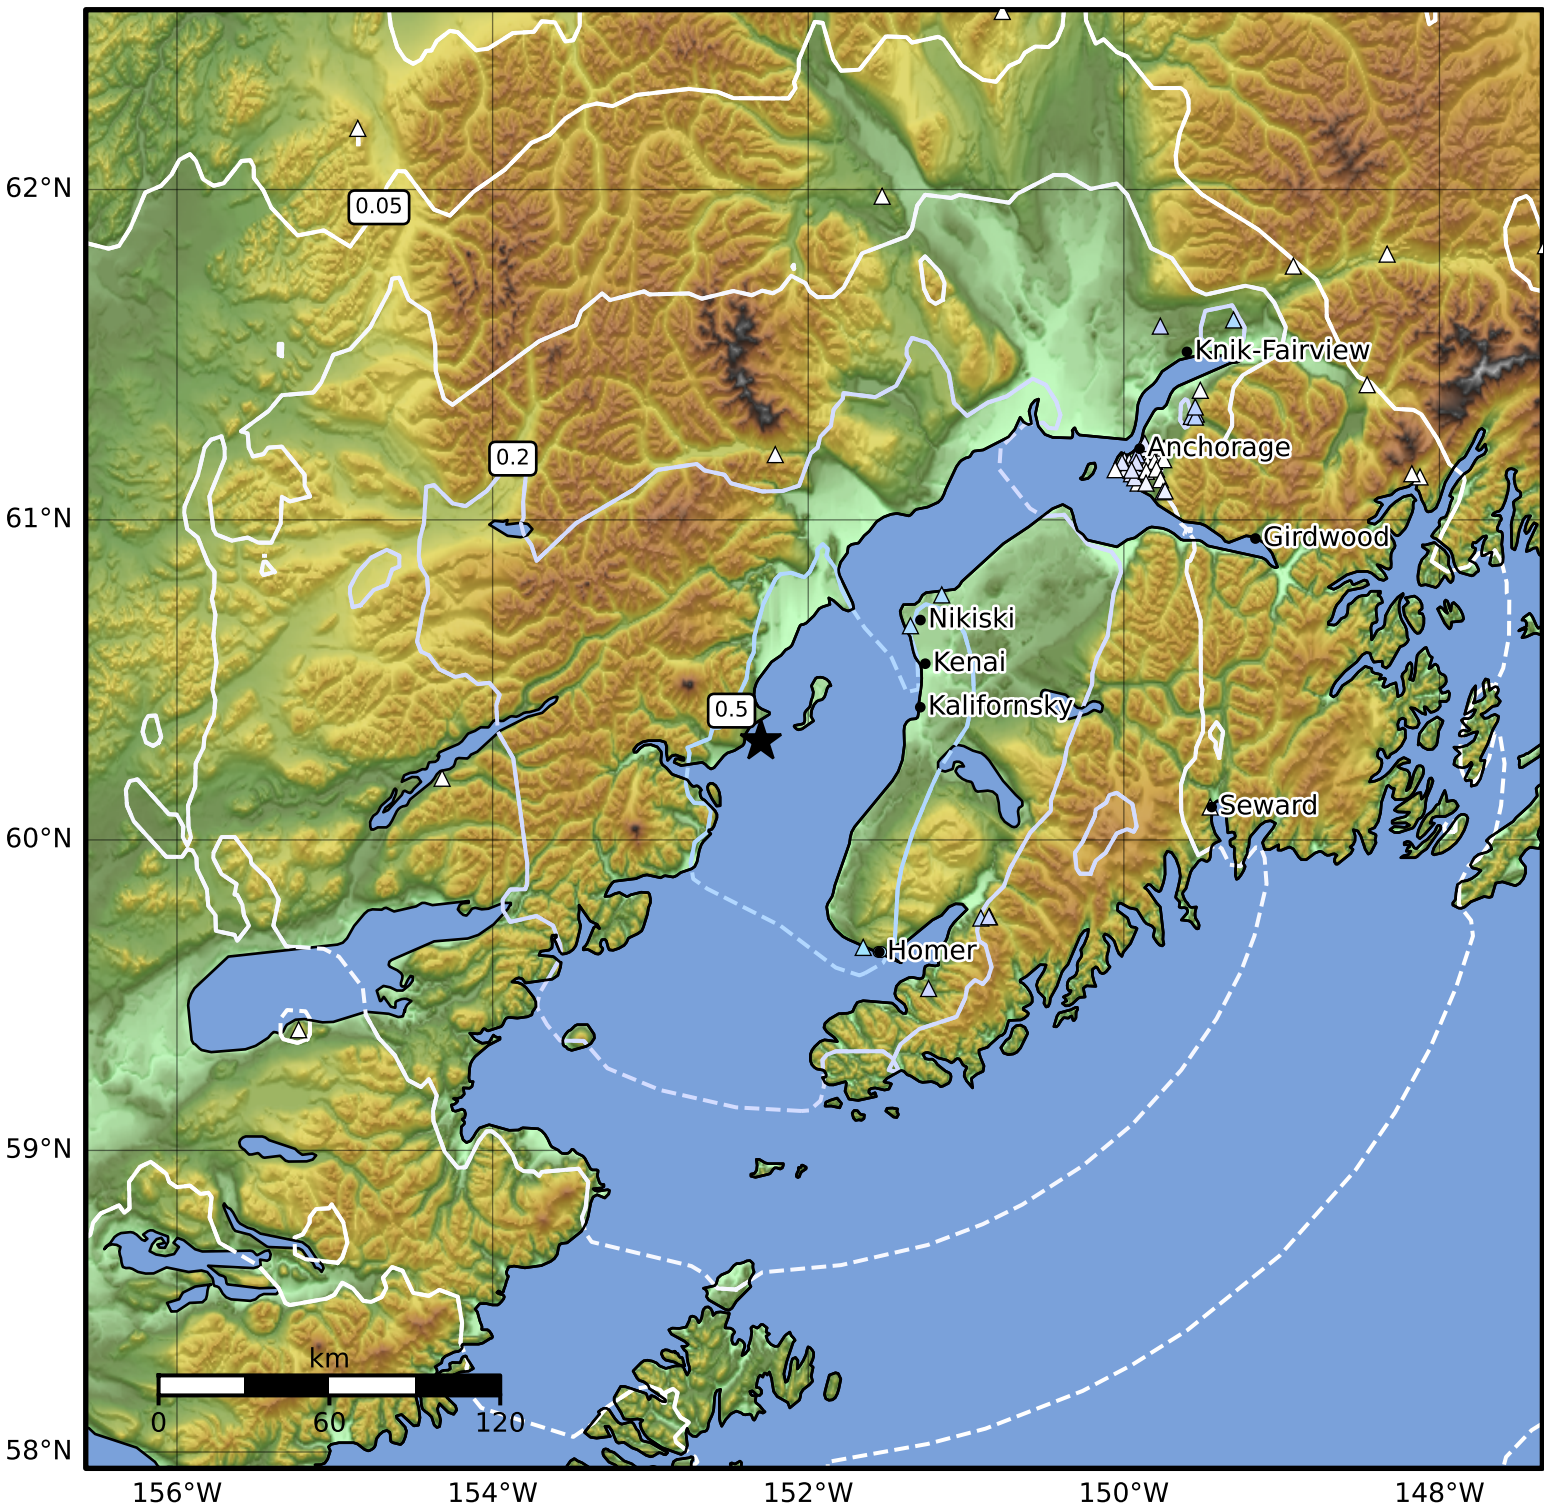

0.3 Second Peak Spectral Acceleration Map Alaska Earthquake Center
 ShakeMap: 45 km (28 miles) NW of Ninilchik
 Jul 27, 2024 18:12:14 UTC M4.3 N60.31 W152.30 Depth: 85.8km ID:ak0249ly3xrw

SA(0.3) (%g)	0.1	0.2	0.5	1	2	5	10	20	50	100	200
--------------	-----	-----	-----	---	---	---	----	----	----	-----	-----

Scale based on Worden et al. (2012)

Version 2: Processed 2024-07-27T18:28:00Z

△ Seismic Instrument ○ Reported Intensity

★ Epicenter