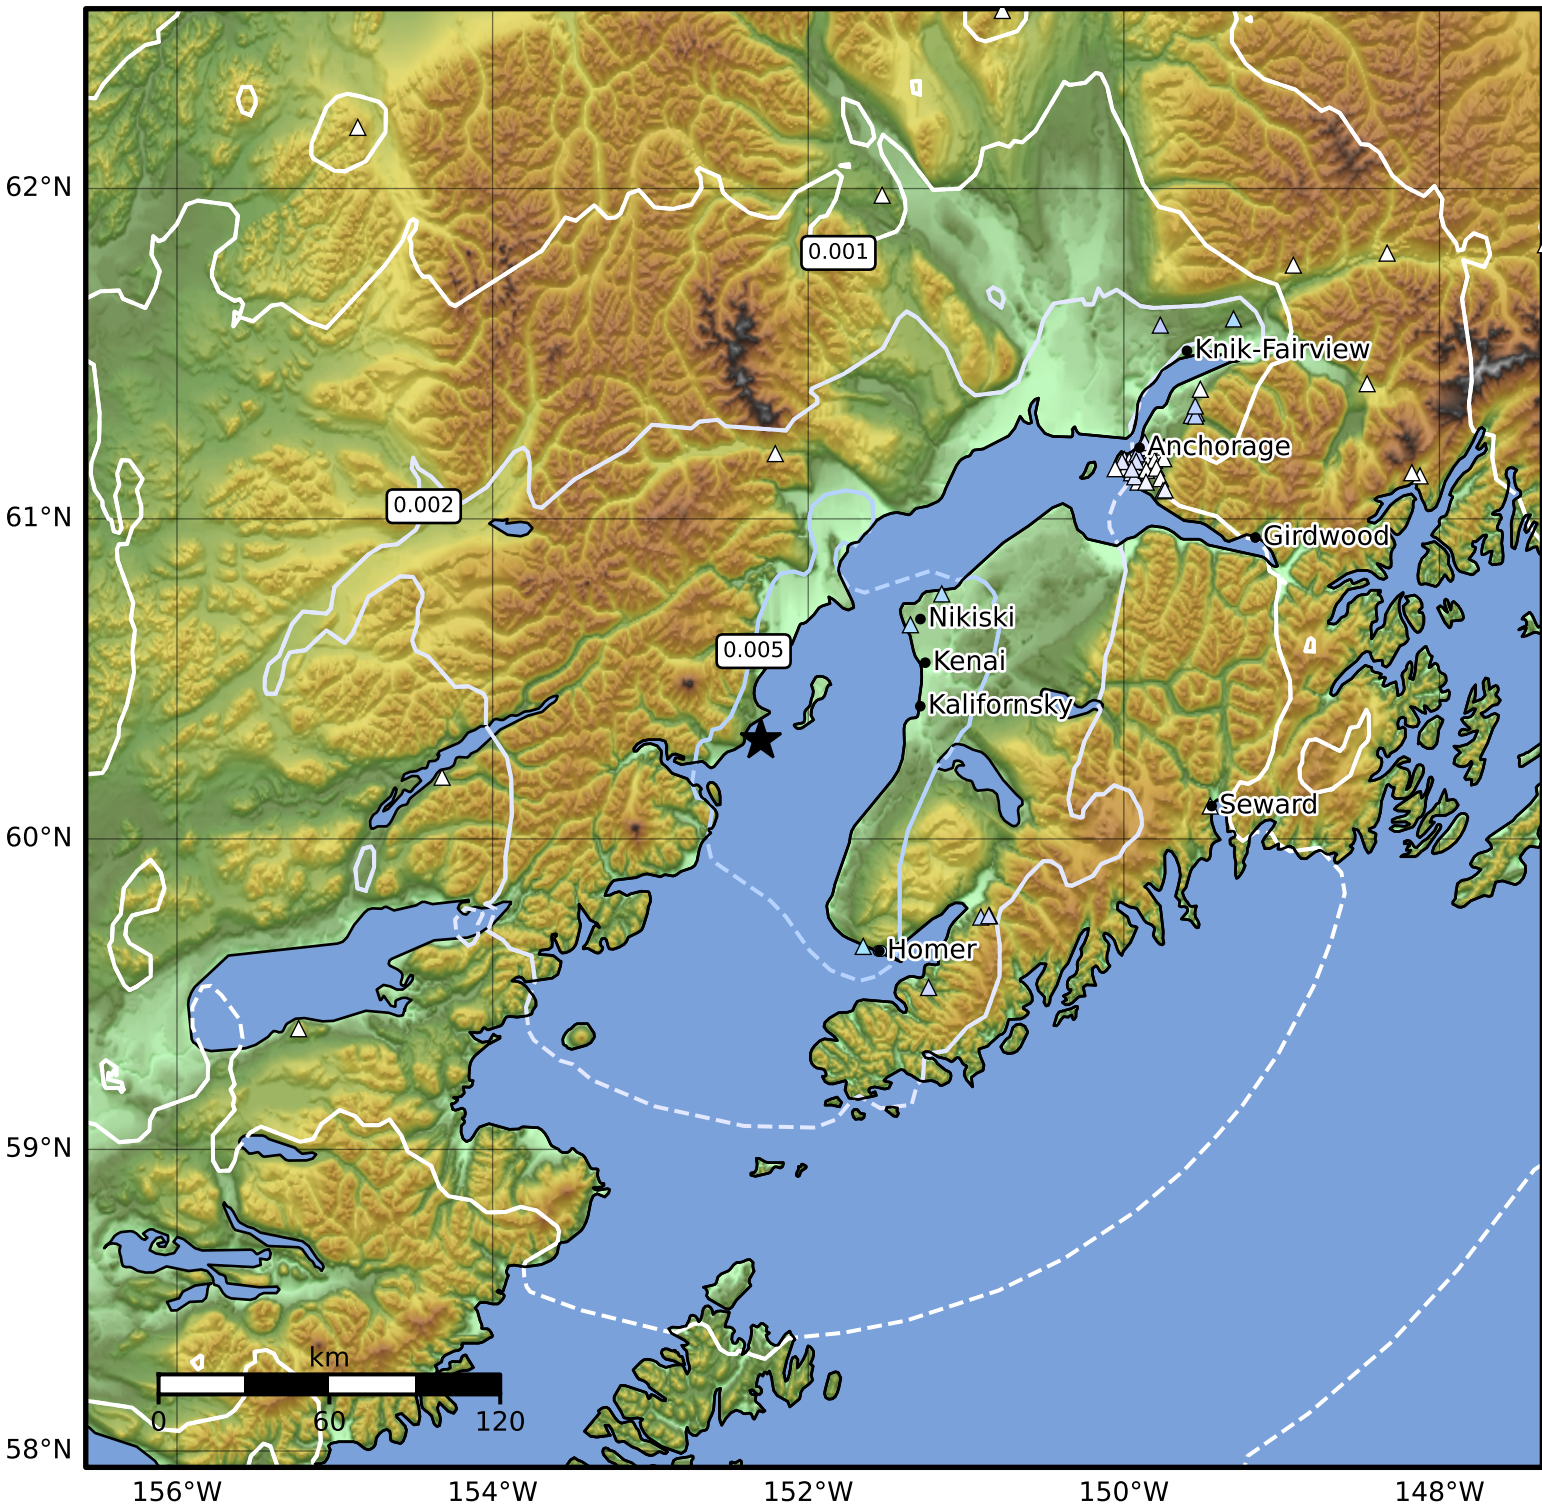

3.0 Second Peak Spectral Acceleration Map Alaska Earthquake Center  
 ShakeMap: 45 km (28 miles) NW of Ninilchik  
 Jul 27, 2024 18:12:14 UTC M4.3 N60.31 W152.30 Depth: 85.8km ID:ak0249ly3xrw

Scale based on Worden et al. (2012)

Version 2: Processed 2024-07-27T18:28:00Z

△ Seismic Instrument ○ Reported Intensity

★ Epicenter