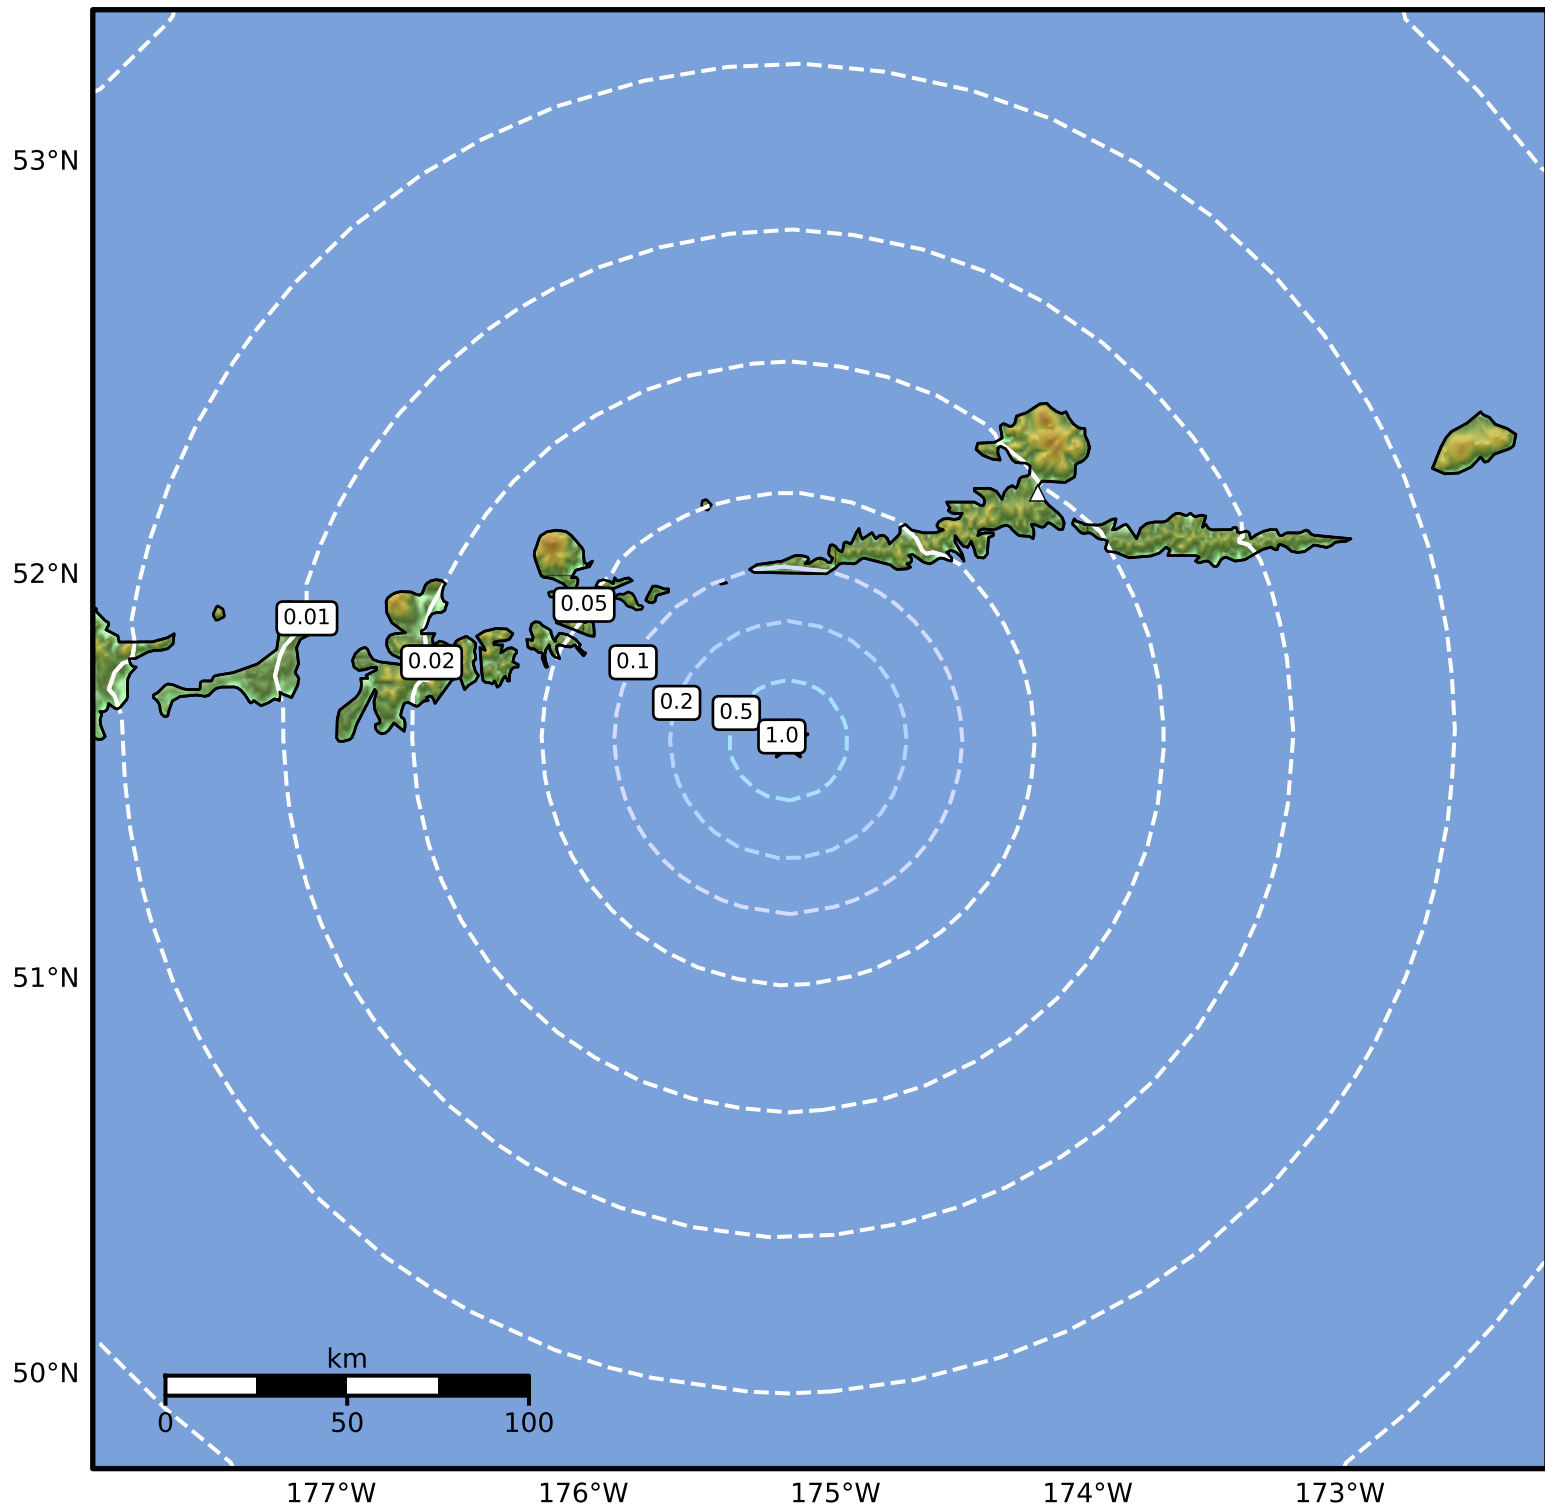

Peak Ground Acceleration Map Alaska Earthquake Center
 ShakeMap: 95 km (59 miles) SW of Atka
 Jul 29, 2024 04:05:40 UTC M3.9 N51.59 W175.19 Depth: 14.7km ID:ak0249p0t4g0

PGA (%g)	0.1	0.2	0.5	1	2	5	10	20	50	100	200

Scale based on Worden et al. (2012)

Version 2: Processed 2024-07-29T16:17:12Z

△ Seismic Instrument ○ Reported Intensity

★ Epicenter