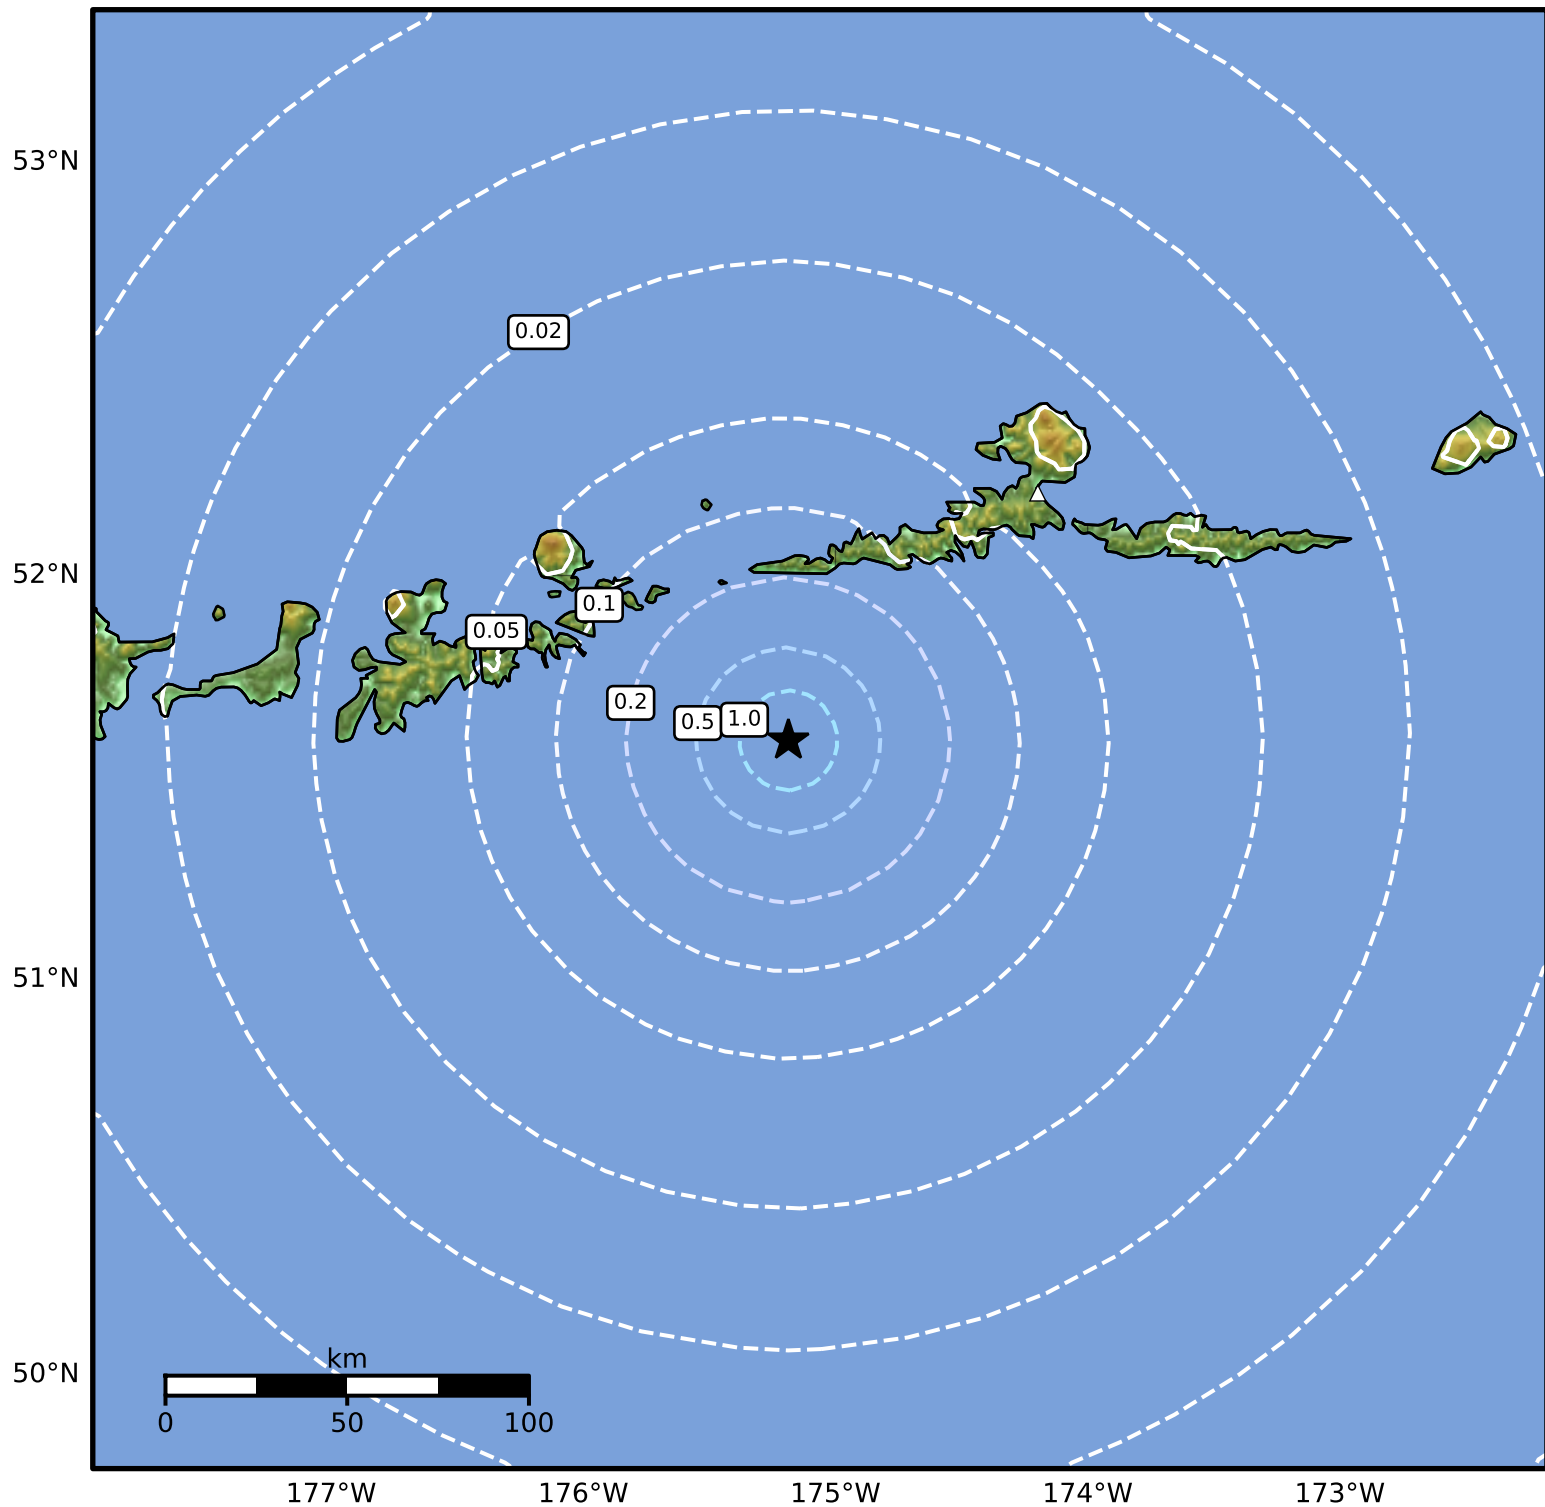

0.3 Second Peak Spectral Acceleration Map Alaska Earthquake Center  
 ShakeMap: 95 km (59 miles) SW of Atka  
 Jul 29, 2024 04:05:40 UTC M3.9 N51.59 W175.19 Depth: 14.7km ID:ak0249p0t4g0

SA(0.3) (%g)	0.1	0.2	0.5	1	2	5	10	20	50	100	200
--------------	-----	-----	-----	---	---	---	----	----	----	-----	-----

Scale based on Worden et al. (2012)

Version 2: Processed 2024-07-29T16:17:12Z

△ Seismic Instrument ○ Reported Intensity

★ Epicenter