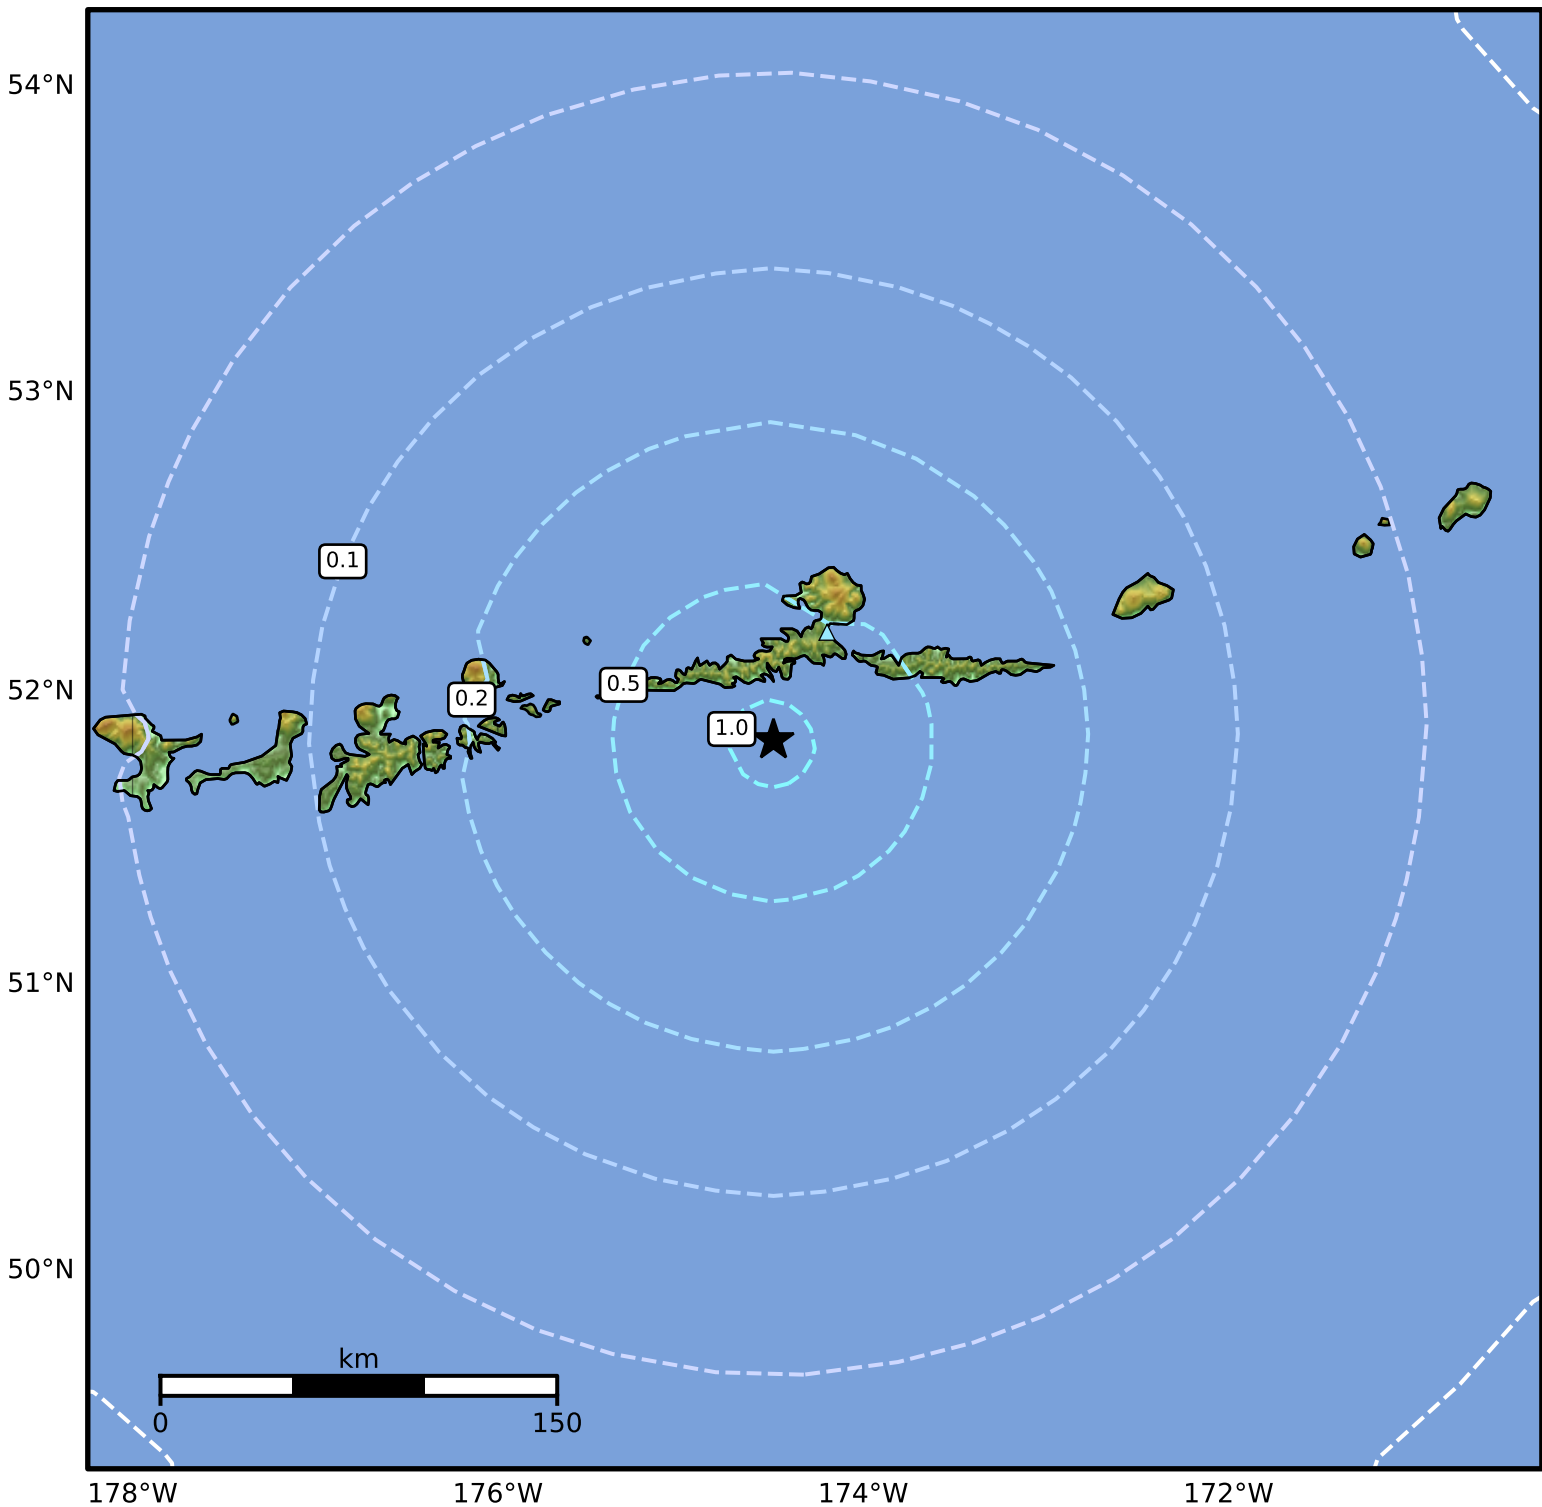

Peak Ground Velocity Map Alaska Earthquake Center  
ShakeMap: 44 km (27 miles) SSW of Atka  
Jul 29, 2024 04:49:26 UTC M5.2 N51.84 W174.49 Depth: 52.8km ID:ak0249p12ivh

PGV (cm/s)	0.1	0.2	0.5	1	2	5	10	20	50	100	200
------------	-----	-----	-----	---	---	---	----	----	----	-----	-----

Scale based on Worden et al. (2012)

Version 5: Processed 2024-07-29T05:10:40Z

△ Seismic Instrument ○ Reported Intensity

★ Epicenter