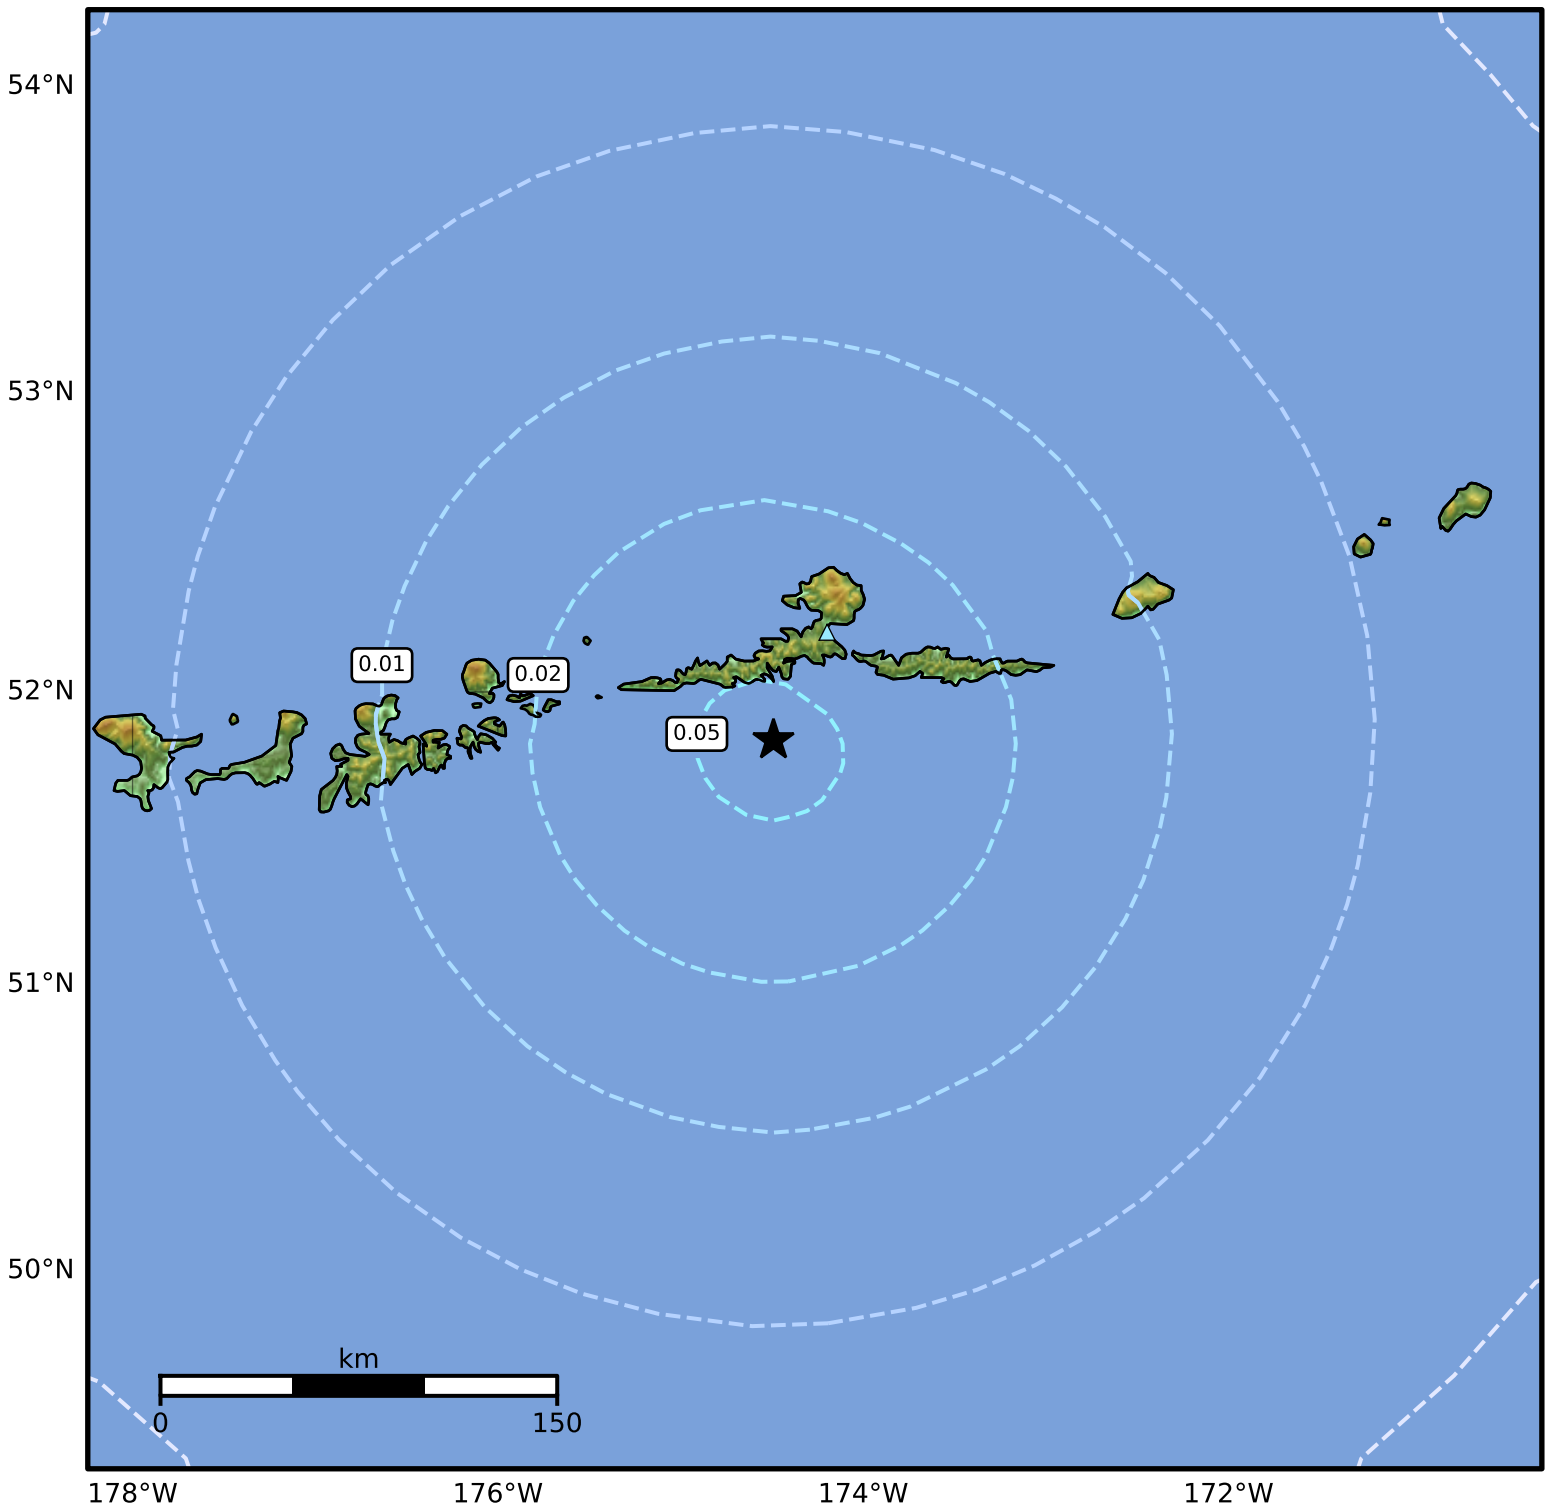

3.0 Second Peak Spectral Acceleration Map Alaska Earthquake Center
ShakeMap: 44 km (27 miles) SSW of Atka
Jul 29, 2024 04:49:26 UTC M5.2 N51.84 W174.49 Depth: 52.8km ID:ak0249p12ivh

Scale based on Worden et al. (2012)

Version 5: Processed 2024-07-29T05:10:40Z

△ Seismic Instrument ○ Reported Intensity

★ Epicenter