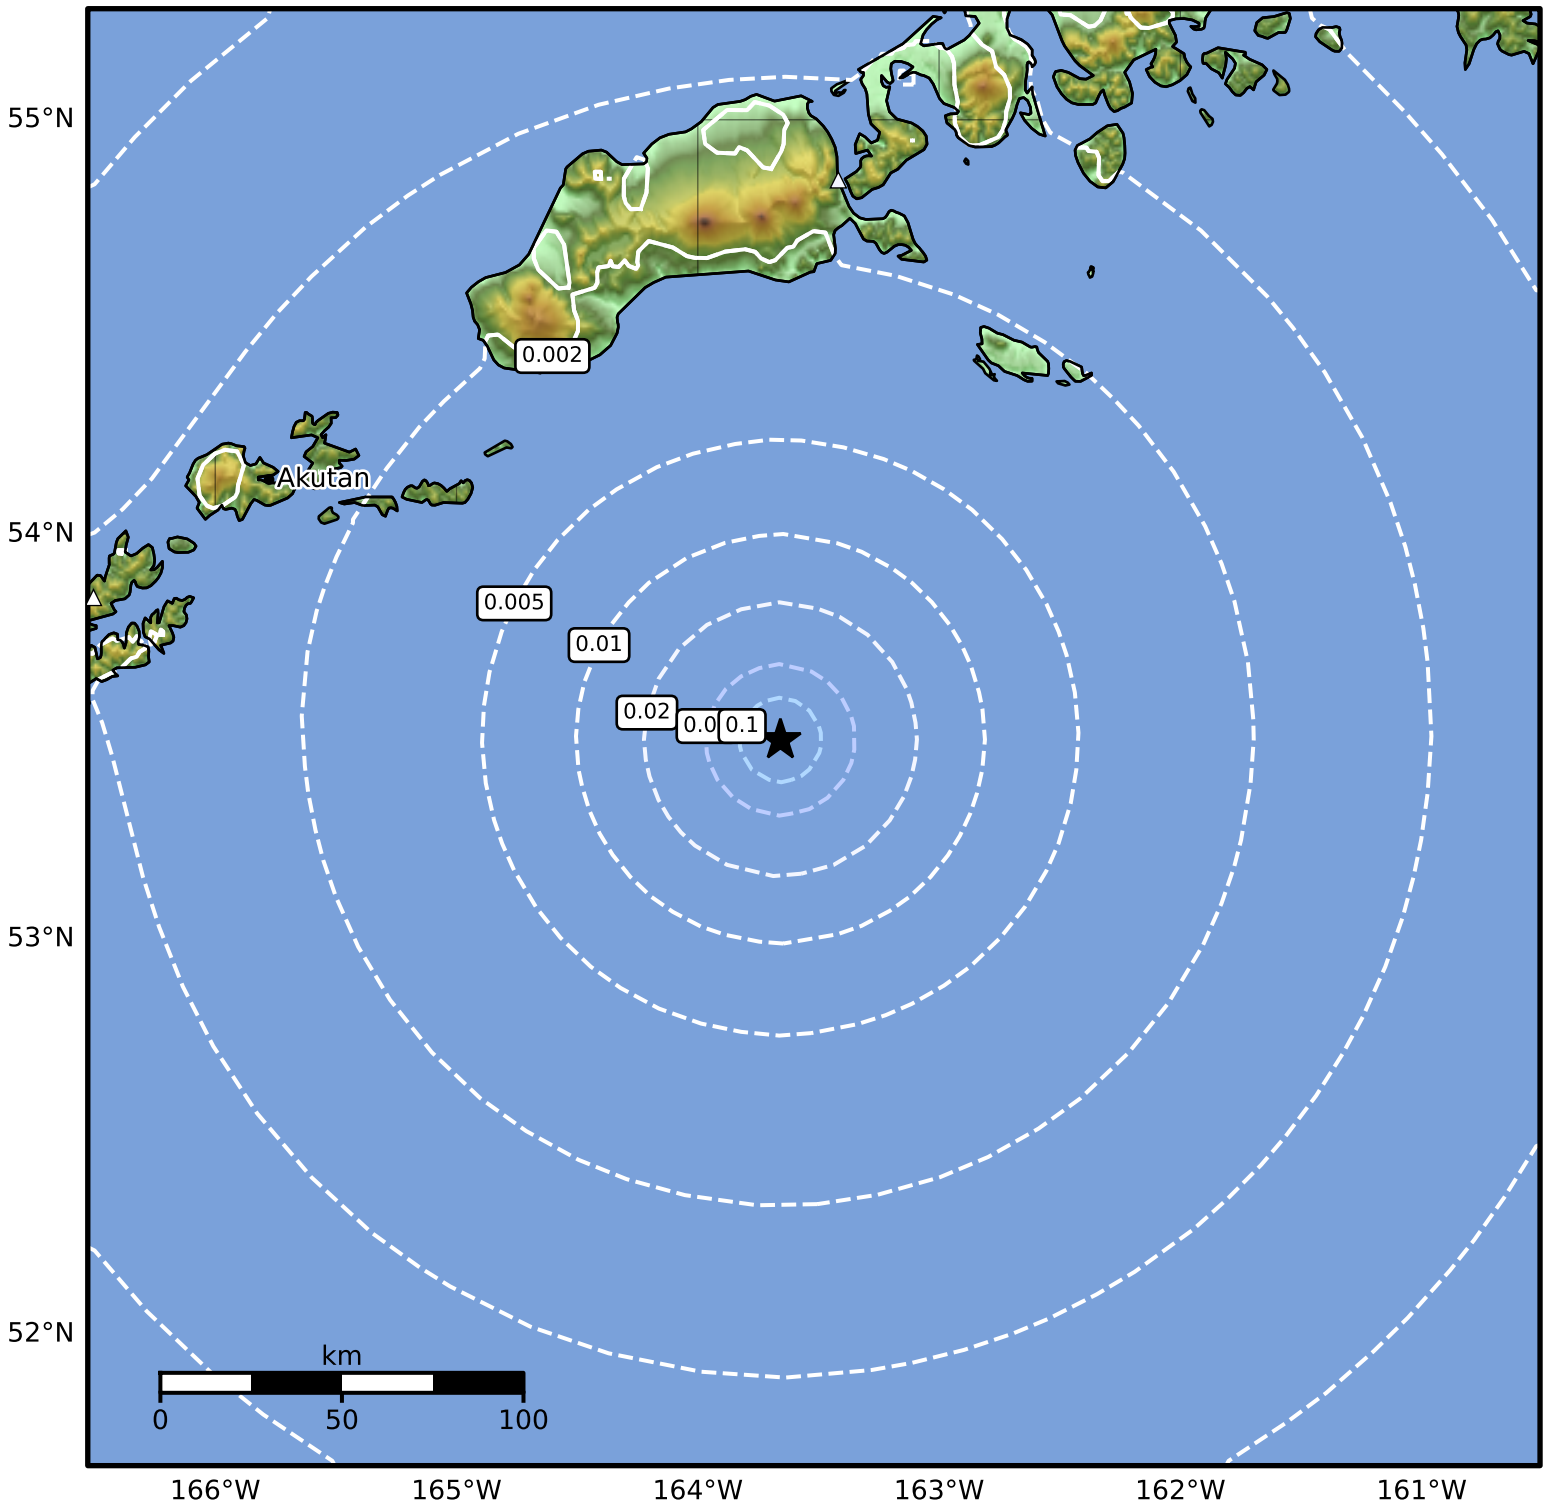

1.0 Second Peak Spectral Acceleration Map Alaska Earthquake Center
 ShakeMap: 152 km (94 miles) S of False Pass
 Jul 31, 2024 06:00:30 UTC M3.6 N53.49 W163.66 Depth: 9.2km ID:ak0249sd1ki4

SA(1.0) (%g)	0.1	0.2	0.5	1	2	5	10	20	50	100	200
--------------	-----	-----	-----	---	---	---	----	----	----	-----	-----

Scale based on Worden et al. (2012)

Version 2: Processed 2024-07-31T06:57:55Z

△ Seismic Instrument ○ Reported Intensity

★ Epicenter