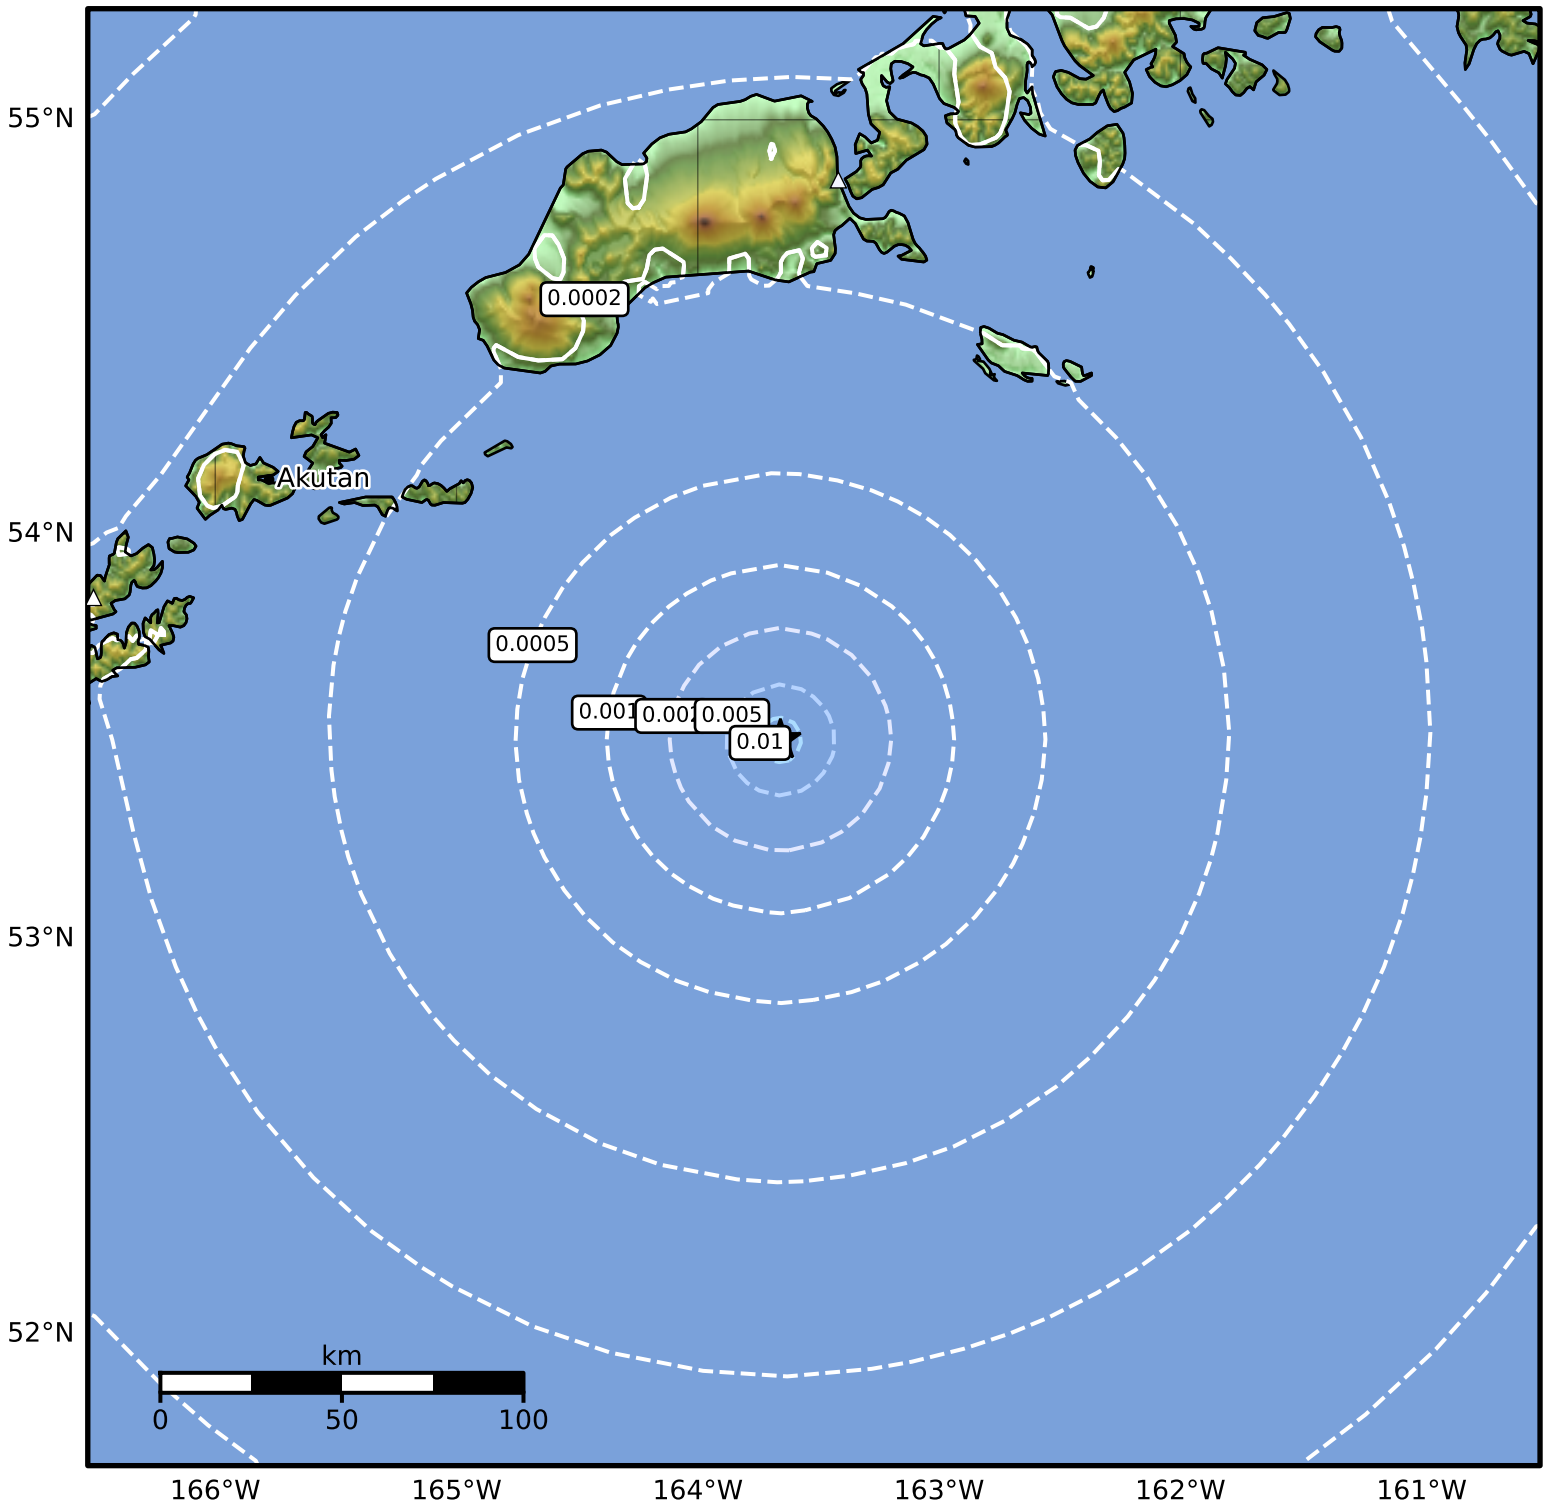

3.0 Second Peak Spectral Acceleration Map Alaska Earthquake Center
 ShakeMap: 152 km (94 miles) S of False Pass
 Jul 31, 2024 06:00:30 UTC M3.6 N53.49 W163.66 Depth: 9.2km ID:ak0249sd1ki4

SA(3.0) (%g)	0.1	0.2	0.5	1	2	5	10	20	50
--------------	-----	-----	-----	---	---	---	----	----	----

Scale based on Worden et al. (2012)

Version 2: Processed 2024-07-31T06:57:55Z

△ Seismic Instrument ○ Reported Intensity

★ Epicenter