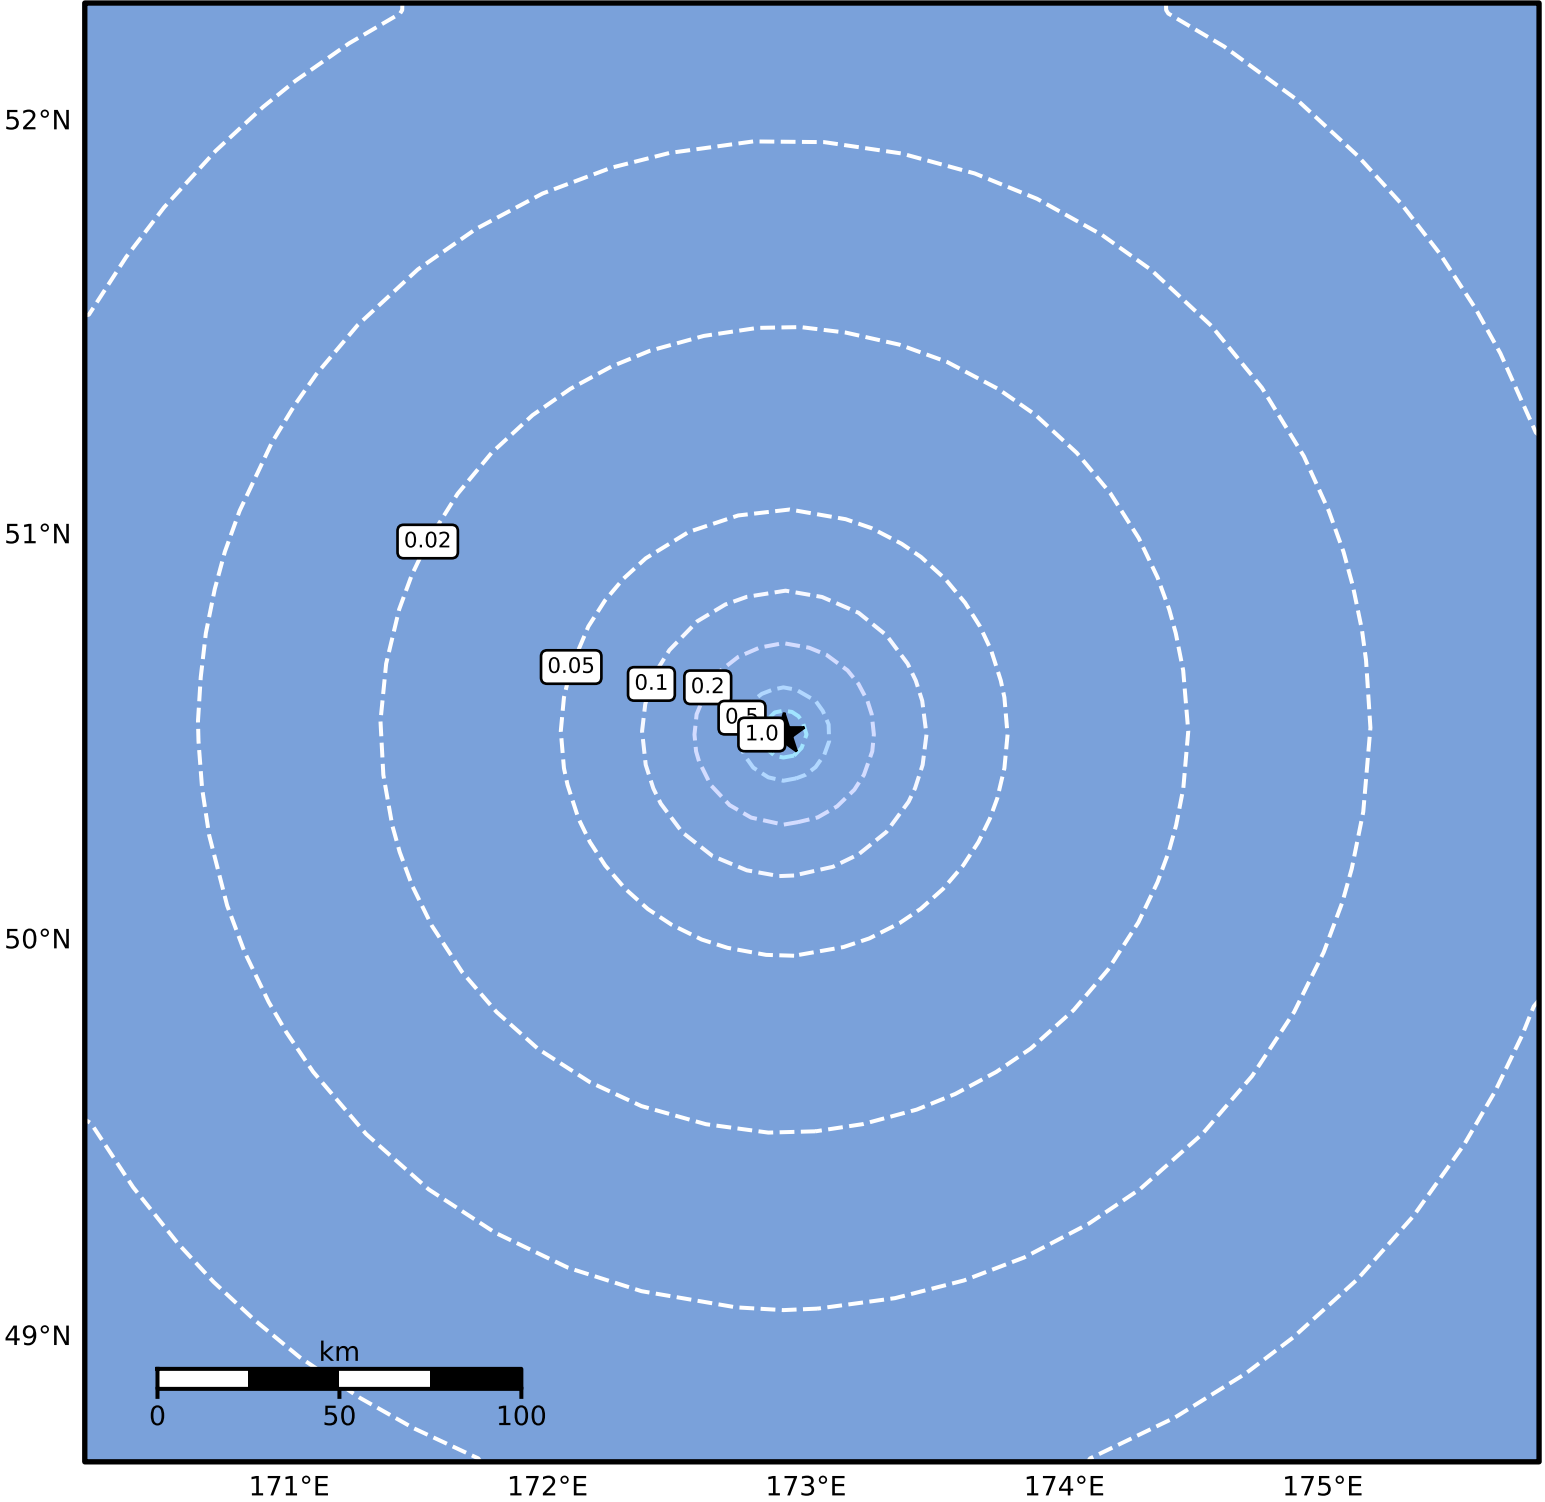

0.3 Second Peak Spectral Acceleration Map Alaska Earthquake Center
 ShakeMap: 258 km (160 miles) SSW of Shemya
 Jul 31, 2024 08:00:10 UTC M3.5 N50.51 E172.92 Depth: 4.0km ID:ak0249se9bxc

SA(0.3) (%g)	0.1	0.2	0.5	1	2	5	10	20	50	100	200
--------------	-----	-----	-----	---	---	---	----	----	----	-----	-----

Scale based on Worden et al. (2012)

Version 1: Processed 2024-07-31T08:18:21Z

△ Seismic Instrument ○ Reported Intensity ★ Epicenter