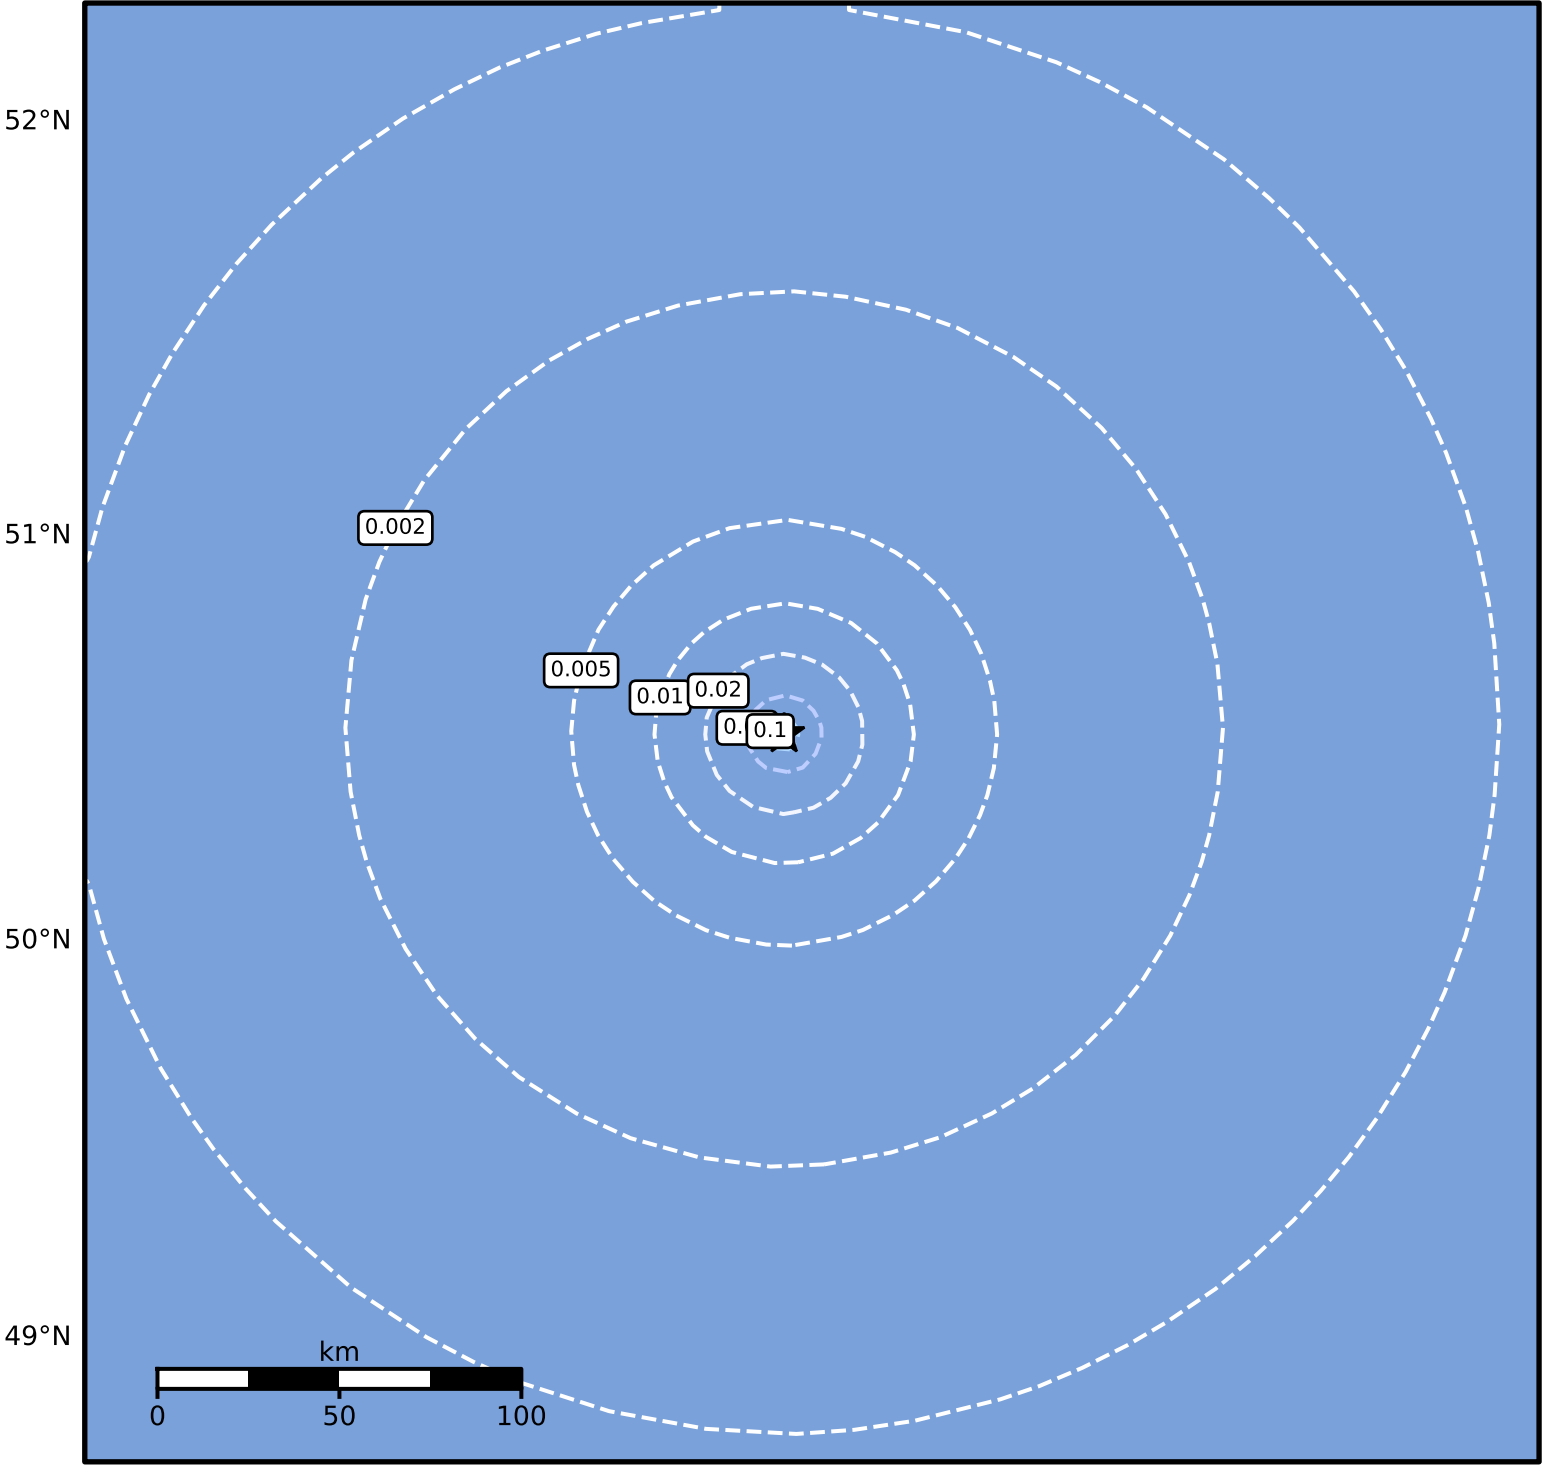

1.0 Second Peak Spectral Acceleration Map Alaska Earthquake Center
 ShakeMap: 258 km (160 miles) SSW of Shemya
 Jul 31, 2024 08:00:10 UTC M3.5 N50.51 E172.92 Depth: 4.0km ID:ak0249se9bxc

| SA(1.0) (%g) | 0.1 | 0.2 | 0.5 | 1 | 2 | 5 | 10 | 20 | 50 | 100 | 200 |
|--------------|-----|-----|-----|---|---|---|----|----|----|-----|-----|
|--------------|-----|-----|-----|---|---|---|----|----|----|-----|-----|

Scale based on Worden et al. (2012)

Version 1: Processed 2024-07-31T08:18:21Z

△ Seismic Instrument ○ Reported Intensity ★ Epicenter