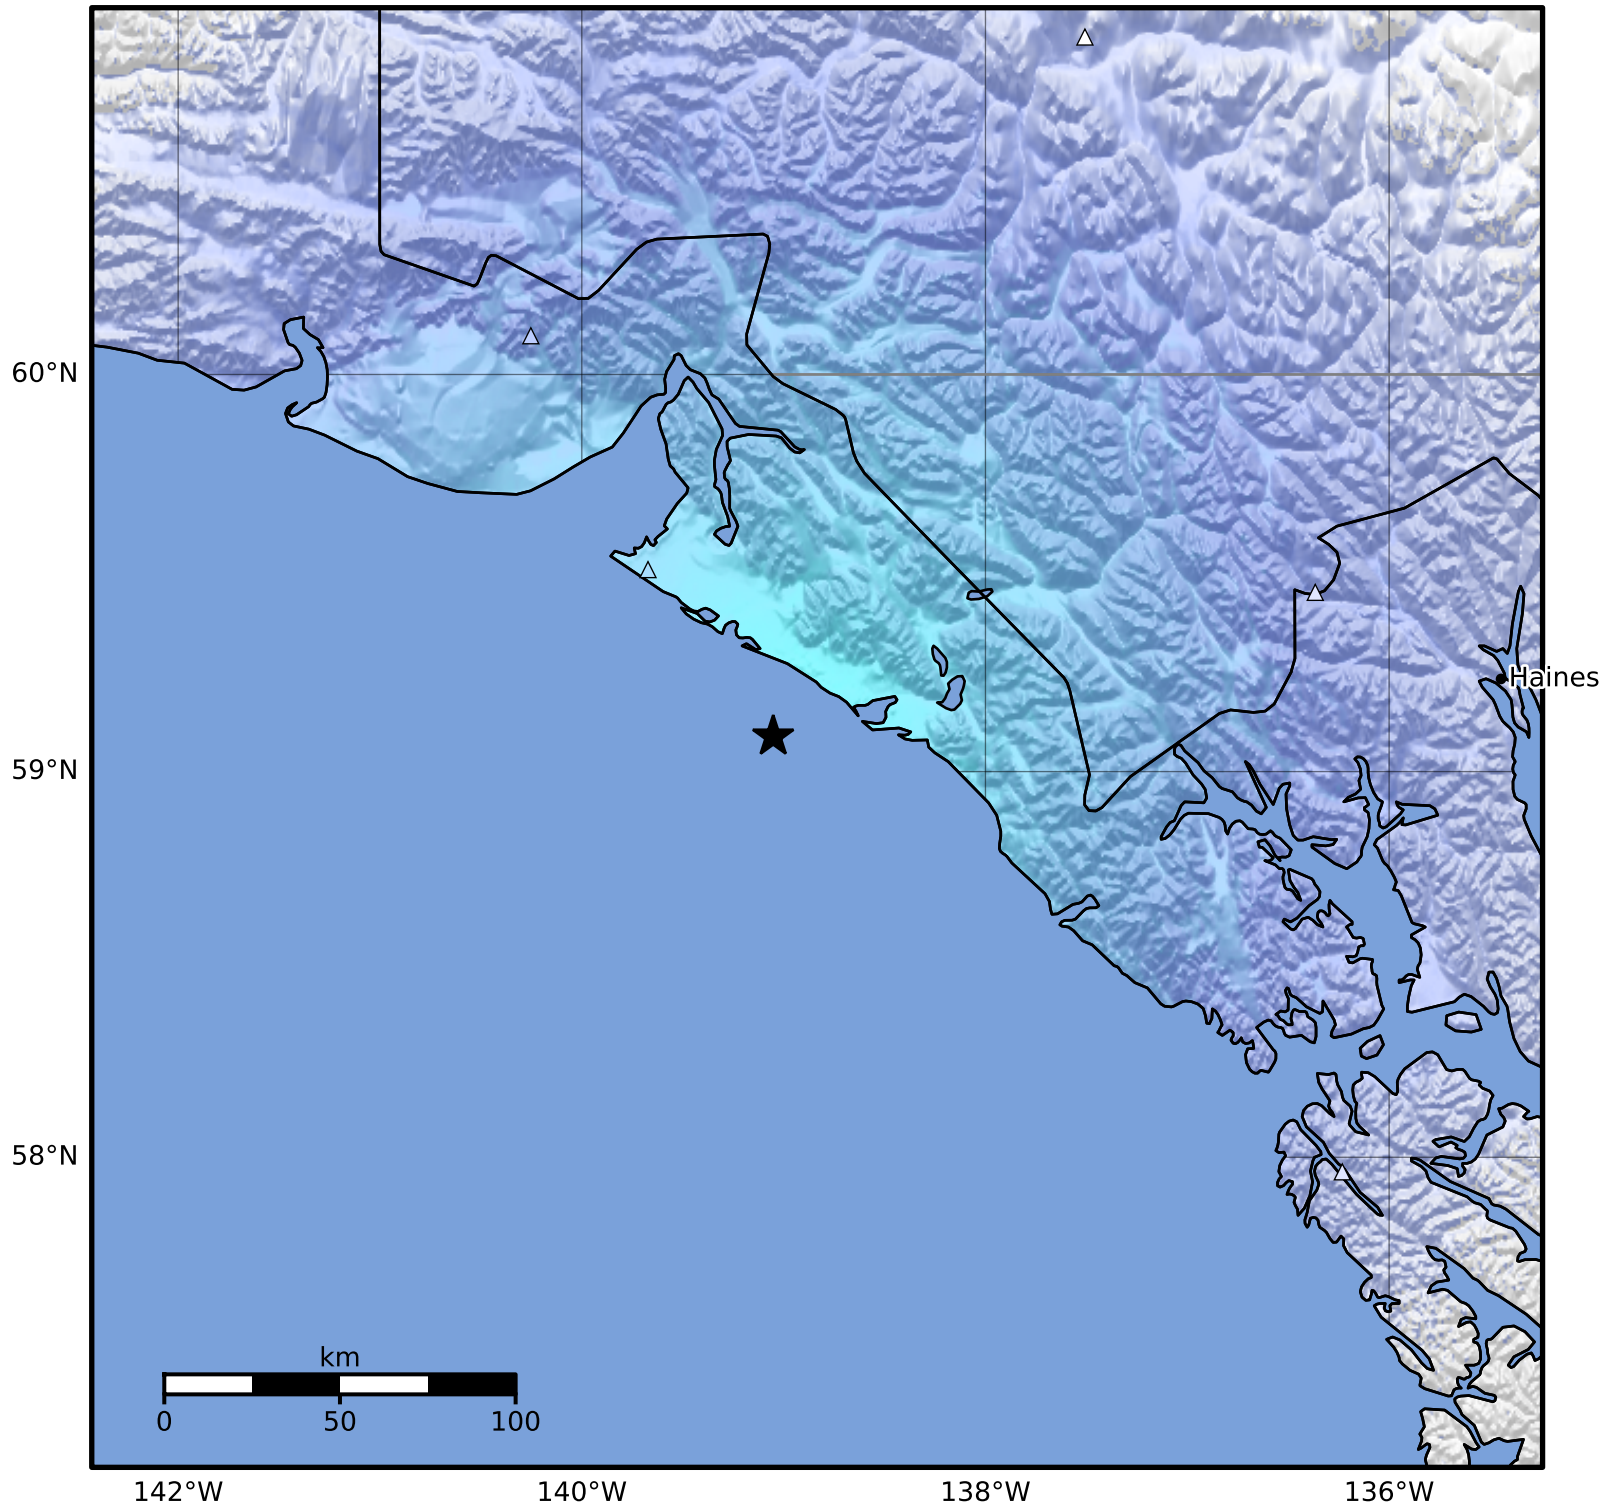

Macroseismic Intensity Map Alaska Earthquake Center  
 ShakeMap: 63 km (39 miles) SE of Yakutat  
 Jul 31, 2024 08:20:43 UTC M4.7 N59.09 W139.05 Depth: 15.7km ID:ak0249secrxx

SHAKING	Not felt	Weak	Light	Moderate	Strong	Very strong	Severe	Violent	Extreme
DAMAGE	None	None	None	Very light	Light	Moderate	Moderate/heavy	Heavy	Very heavy
PGA(%g)	<0.0464	0.297	2.76	6.2	11.5	21.5	40.1	74.7	>139
PGV(cm/s)	<0.0215	0.135	1.41	4.65	9.64	20	41.4	85.8	>178
INTENSITY	<b>I</b>	<b>II-III</b>	<b>IV</b>	<b>V</b>	<b>VI</b>	<b>VII</b>	<b>VIII</b>	<b>IX</b>	<b>X+</b>

Scale based on Worden et al. (2012)

Version 2: Processed 2024-07-31T08:34:55Z

△ Seismic Instrument ○ Reported Intensity

★ Epicenter