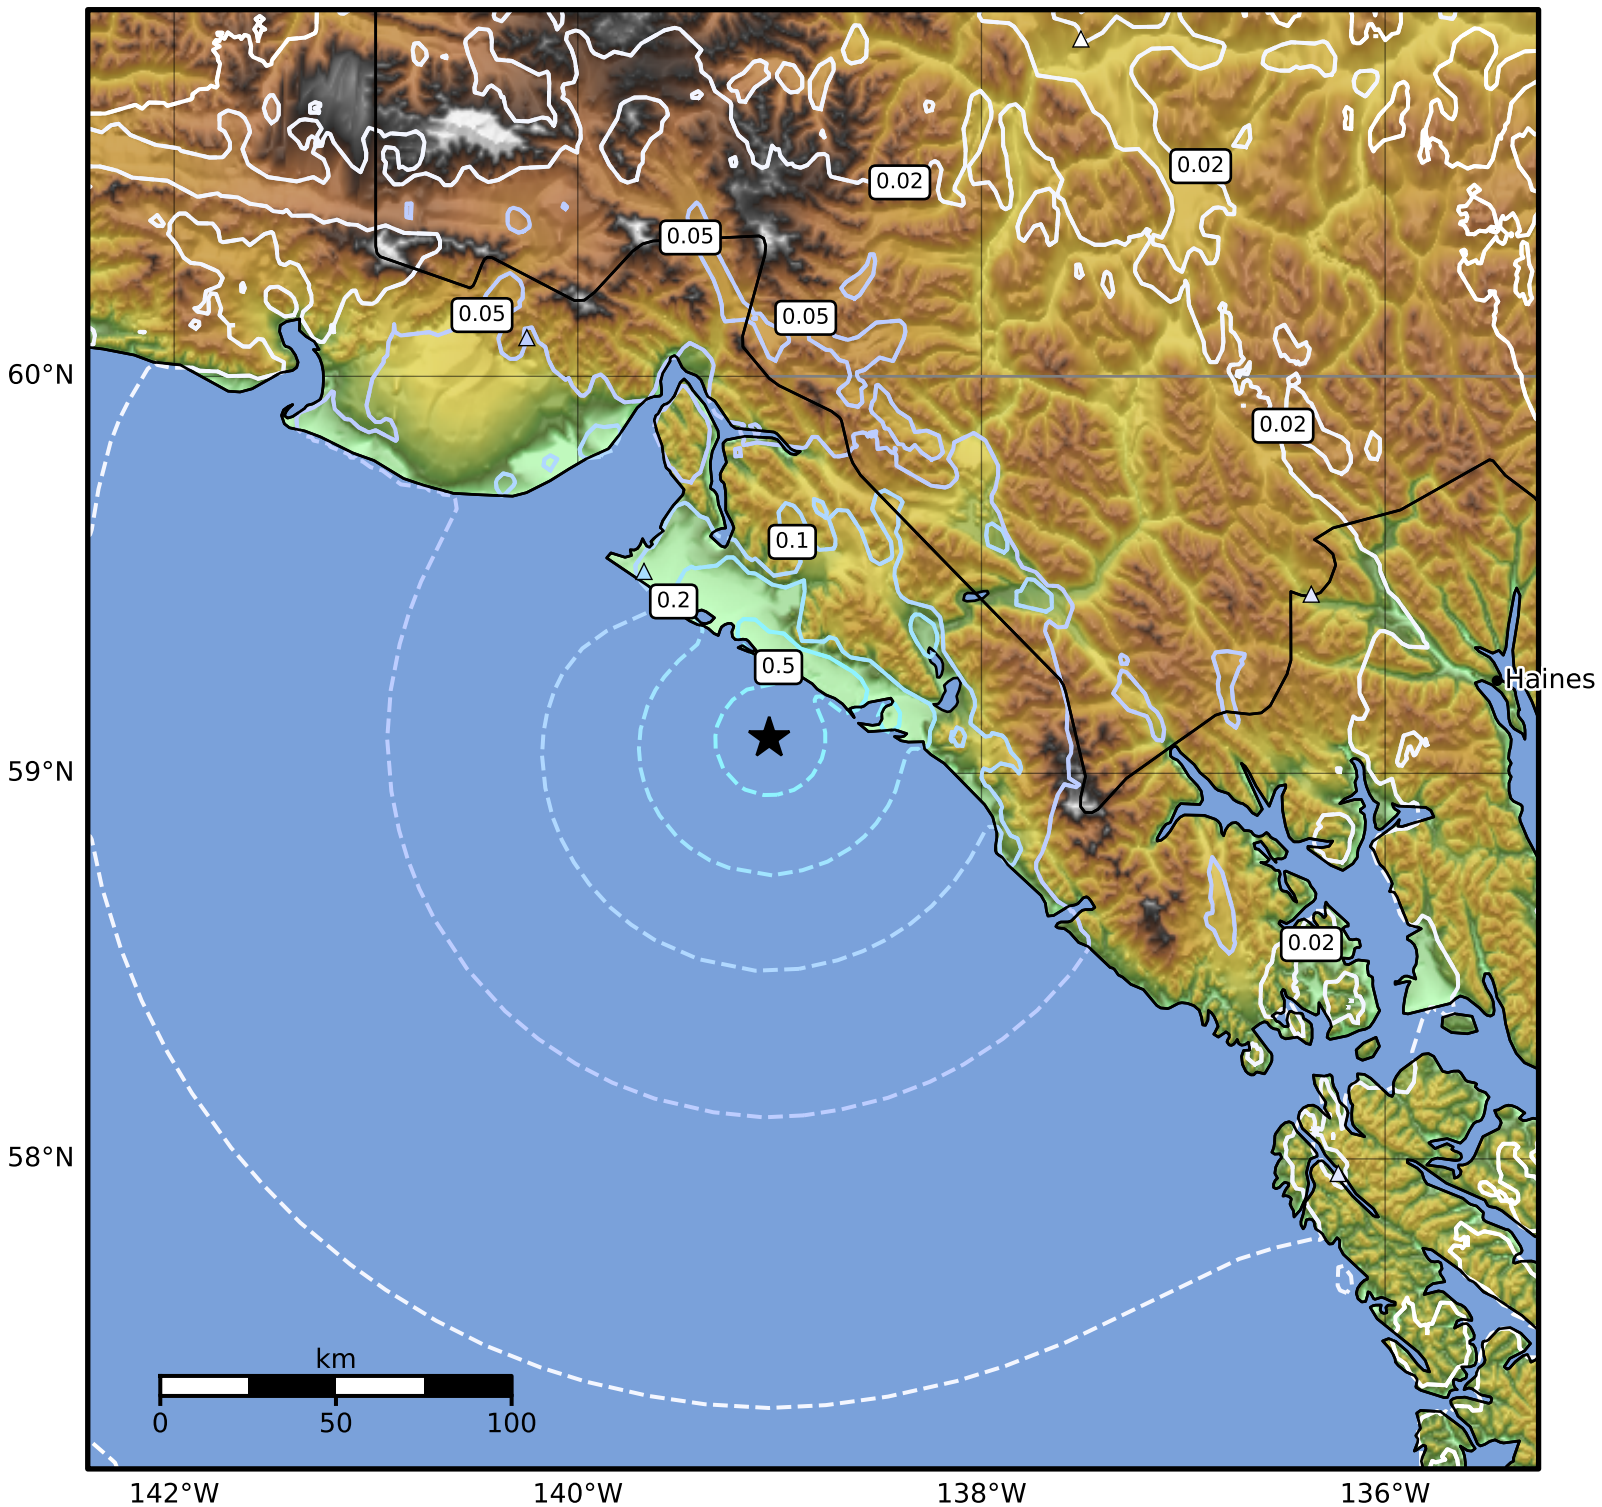

1.0 Second Peak Spectral Acceleration Map Alaska Earthquake Center
ShakeMap: 63 km (39 miles) SE of Yakutat
Jul 31, 2024 08:20:43 UTC M4.7 N59.09 W139.05 Depth: 15.7km ID:ak0249secrxx

SA(1.0) (%g) 0.1 0.2 0.5 1 2 5 10 20 50 100 200

Scale based on Worden et al. (2012)

△ Seismic Instrument ○ Reported Intensity

★ Epicenter

Version 2: Processed 2024-07-31T08:34:55Z