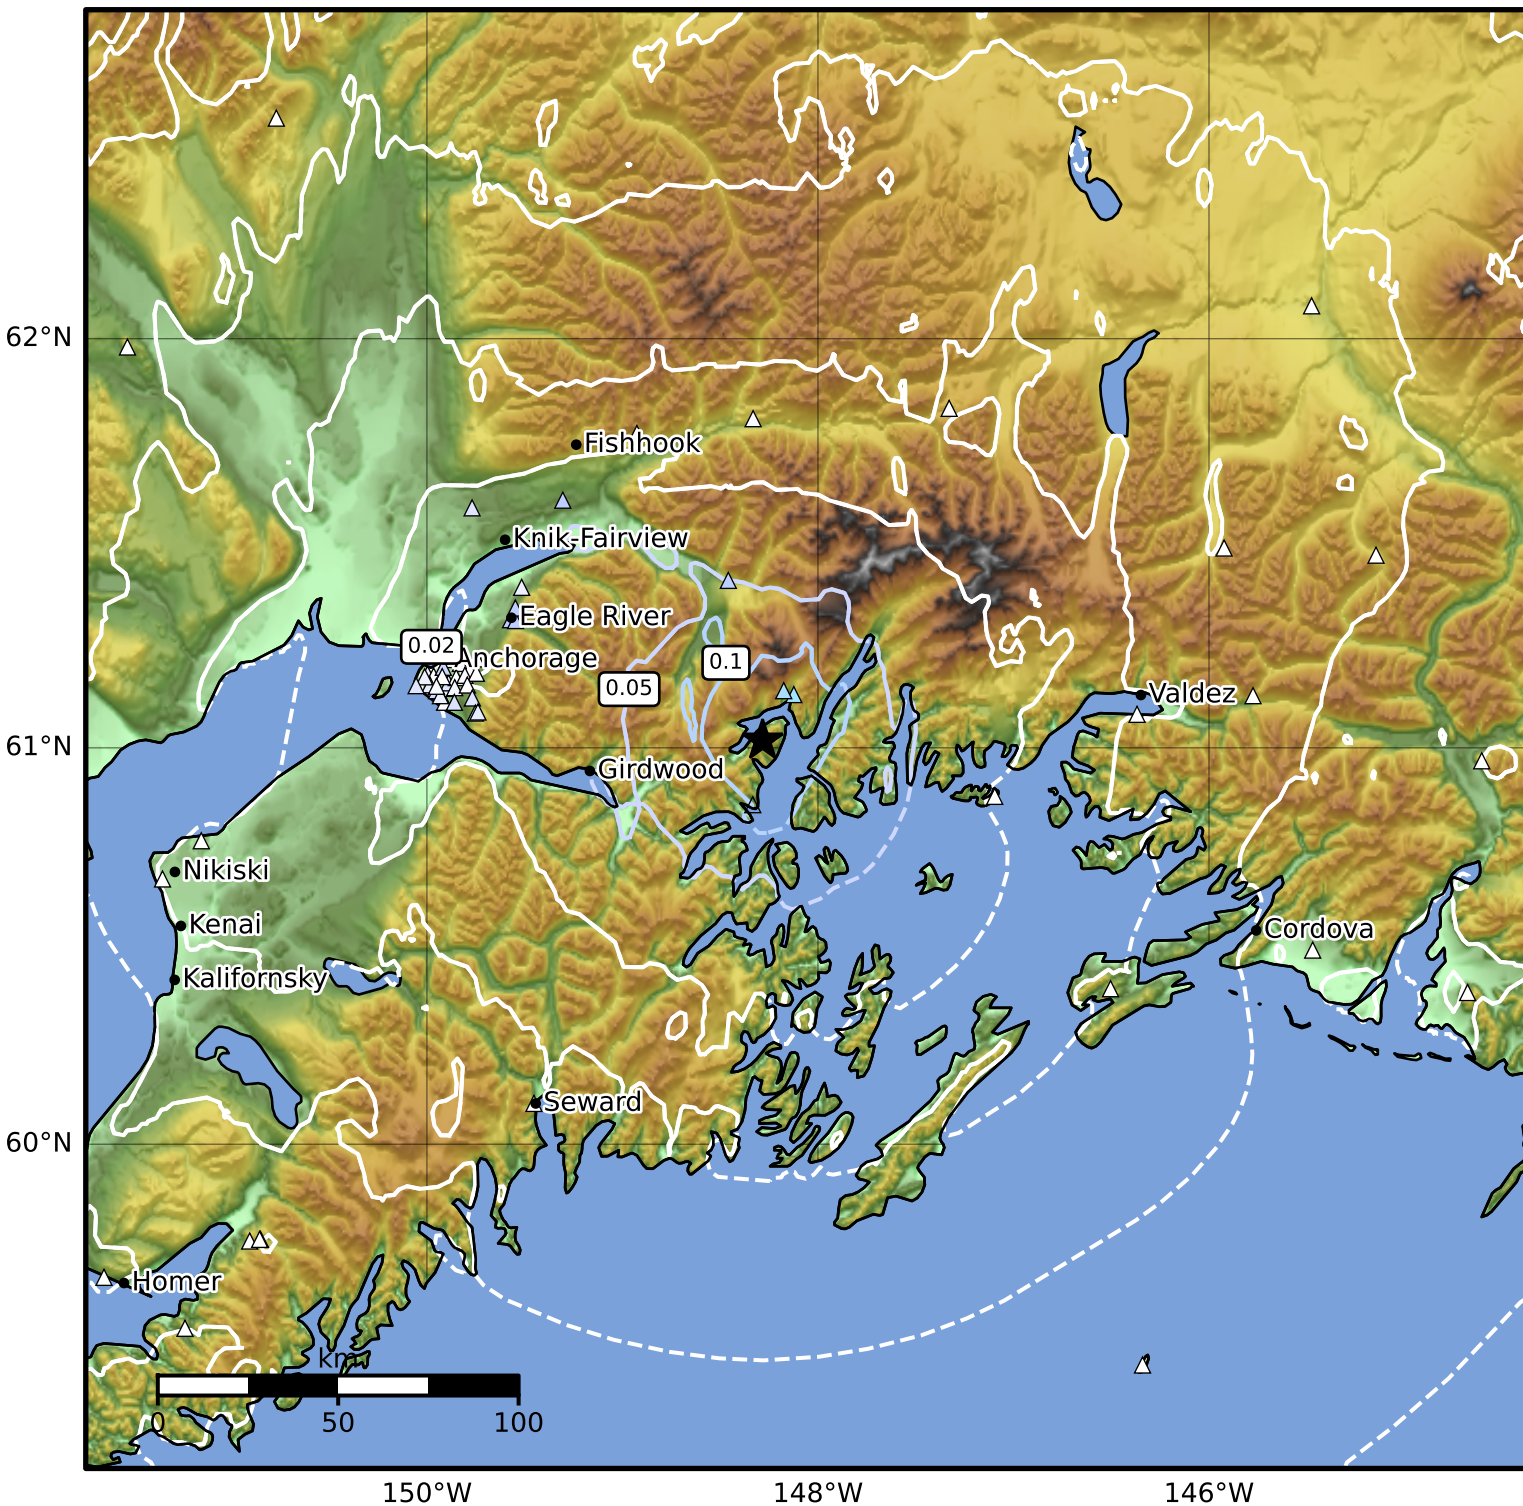

Peak Ground Velocity Map Alaska Earthquake Center
 ShakeMap: 35 km (22 miles) NE of Whittier
 Jul 31, 2024 21:37:52 UTC M3.8 N61.02 W148.28 Depth: 31.8km ID:ak0249sm72cx

PGV (cm/s)	0.1	0.2	0.5	1	2	5	10	20	50	100	200
------------	-----	-----	-----	---	---	---	----	----	----	-----	-----

Scale based on Worden et al. (2012)

Version 2: Processed 2024-07-31T21:59:35Z

△ Seismic Instrument ○ Reported Intensity

★ Epicenter