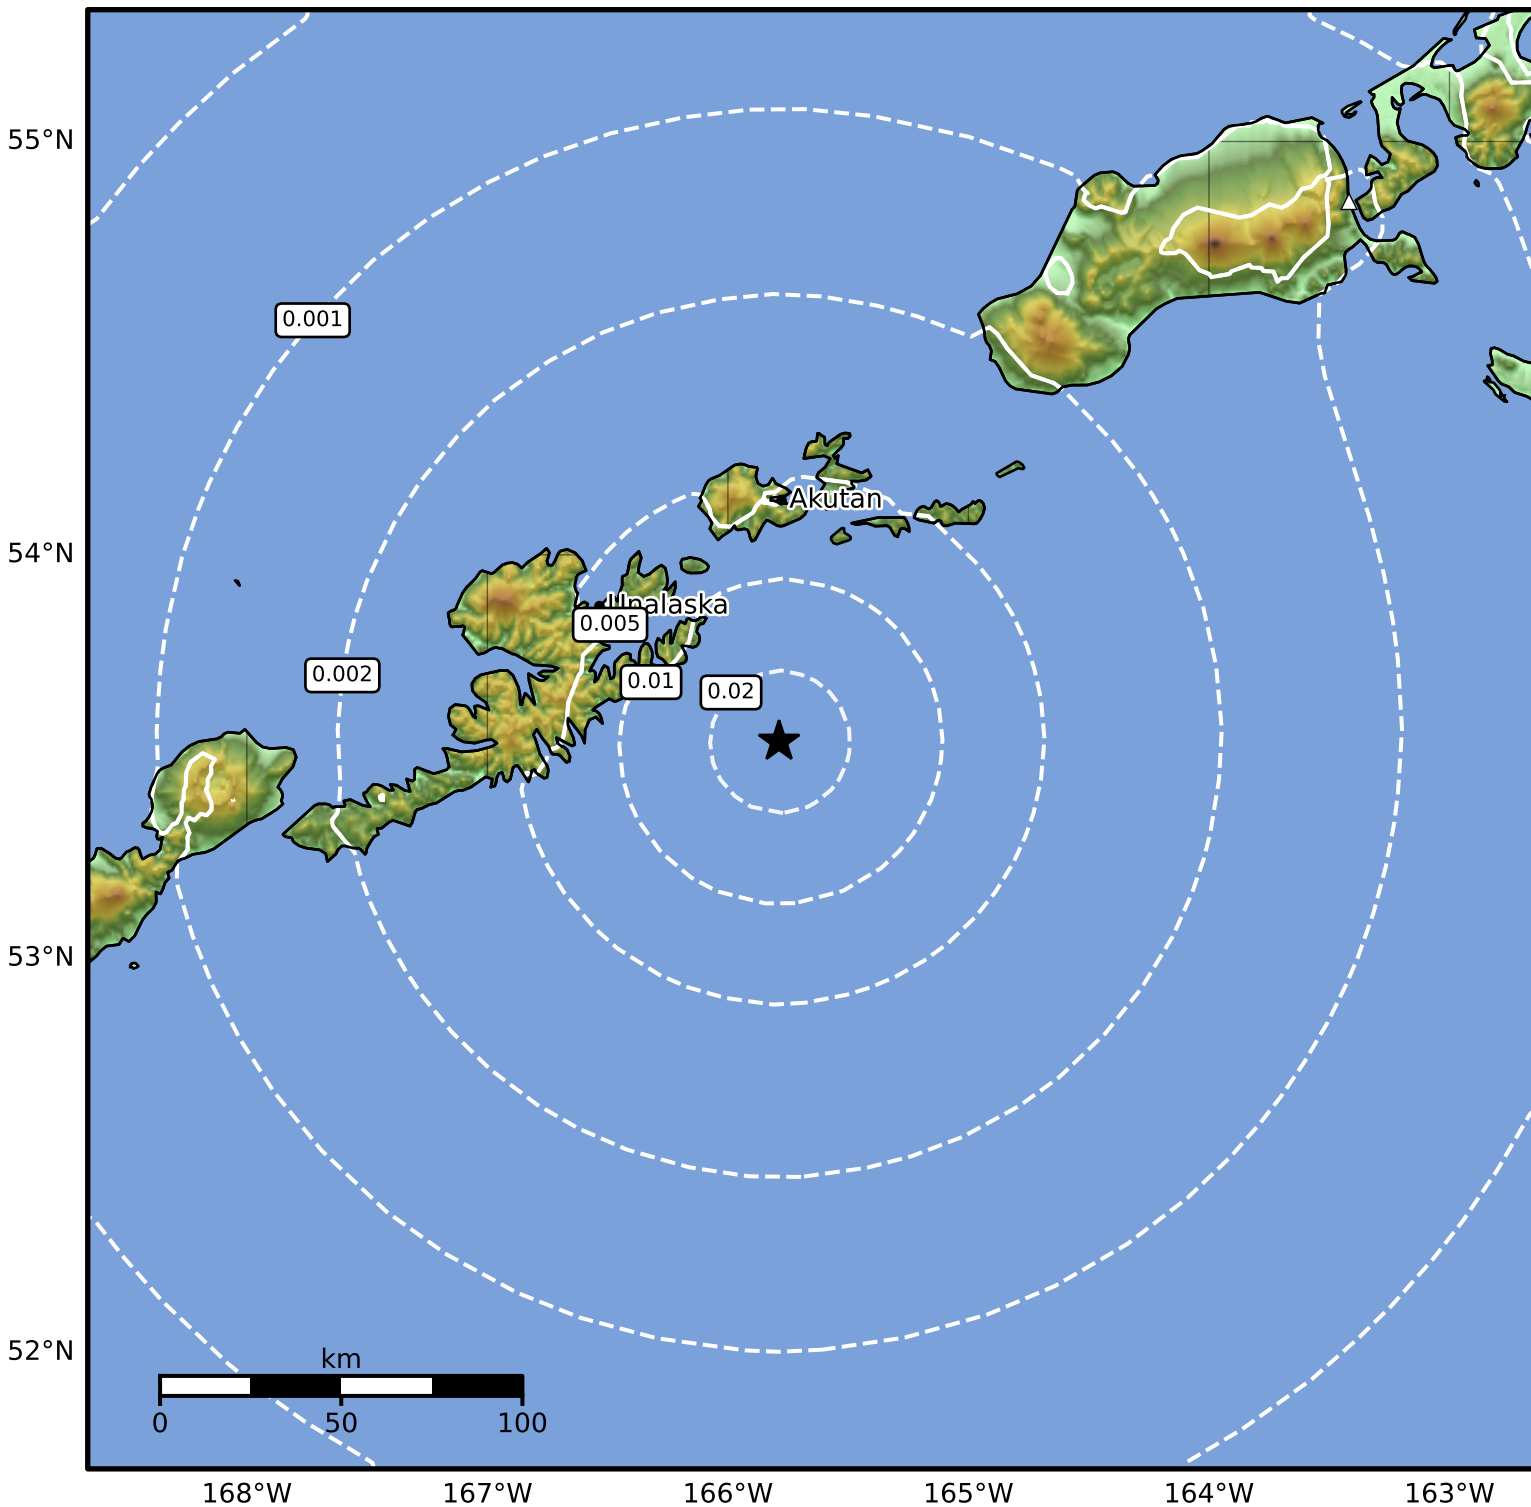

1.0 Second Peak Spectral Acceleration Map Alaska Earthquake Center
 ShakeMap: 61 km (38 miles) SE of Unalaska
 Aug 02, 2024 03:04:58 UTC M3.7 N53.54 W165.79 Depth: 33.1km ID:ak0249vmcwdq

SA(1.0) (%g)	0.1	0.2	0.5	1	2	5	10	20	50	100	200
---------------------	------------	------------	------------	----------	----------	----------	-----------	-----------	-----------	------------	------------

Scale based on Worden et al. (2012)

Version 1: Processed 2024-08-02T03:09:56Z

△ Seismic Instrument ○ Reported Intensity

★ Epicenter