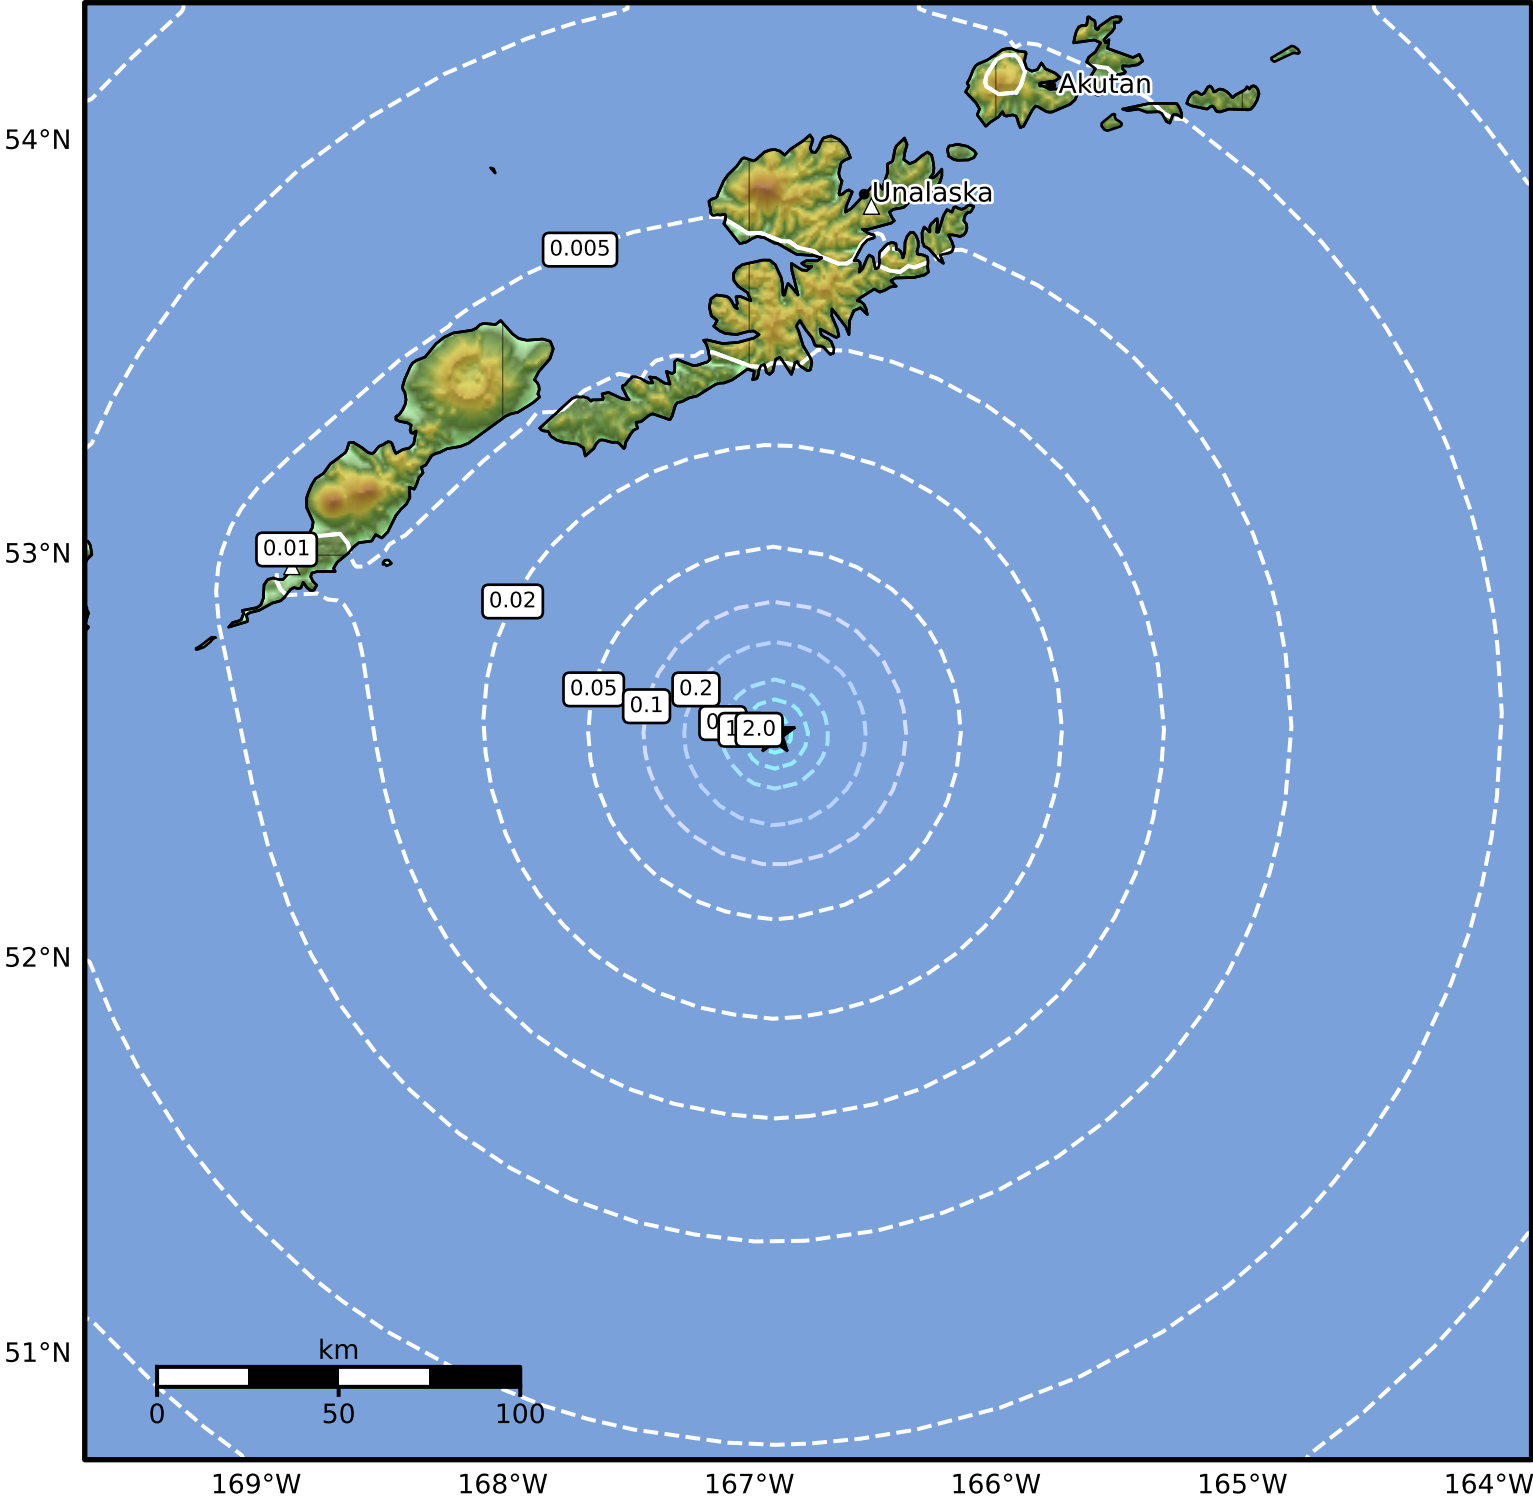

Peak Ground Acceleration Map Alaska Earthquake Center
 ShakeMap: 139 km (86 miles) ESE of Nikolski
 Aug 02, 2024 19:12:20 UTC M3.6 N52.56 W166.90 Depth: 3.5km ID:ak0249vxxgrn

PGA (%g)	0.1	0.2	0.5	1	2	5	10	20	50	100	200

Scale based on Worden et al. (2012)

Version 2: Processed 2024-08-02T21:42:44Z

△ Seismic Instrument ○ Reported Intensity ★ Epicenter