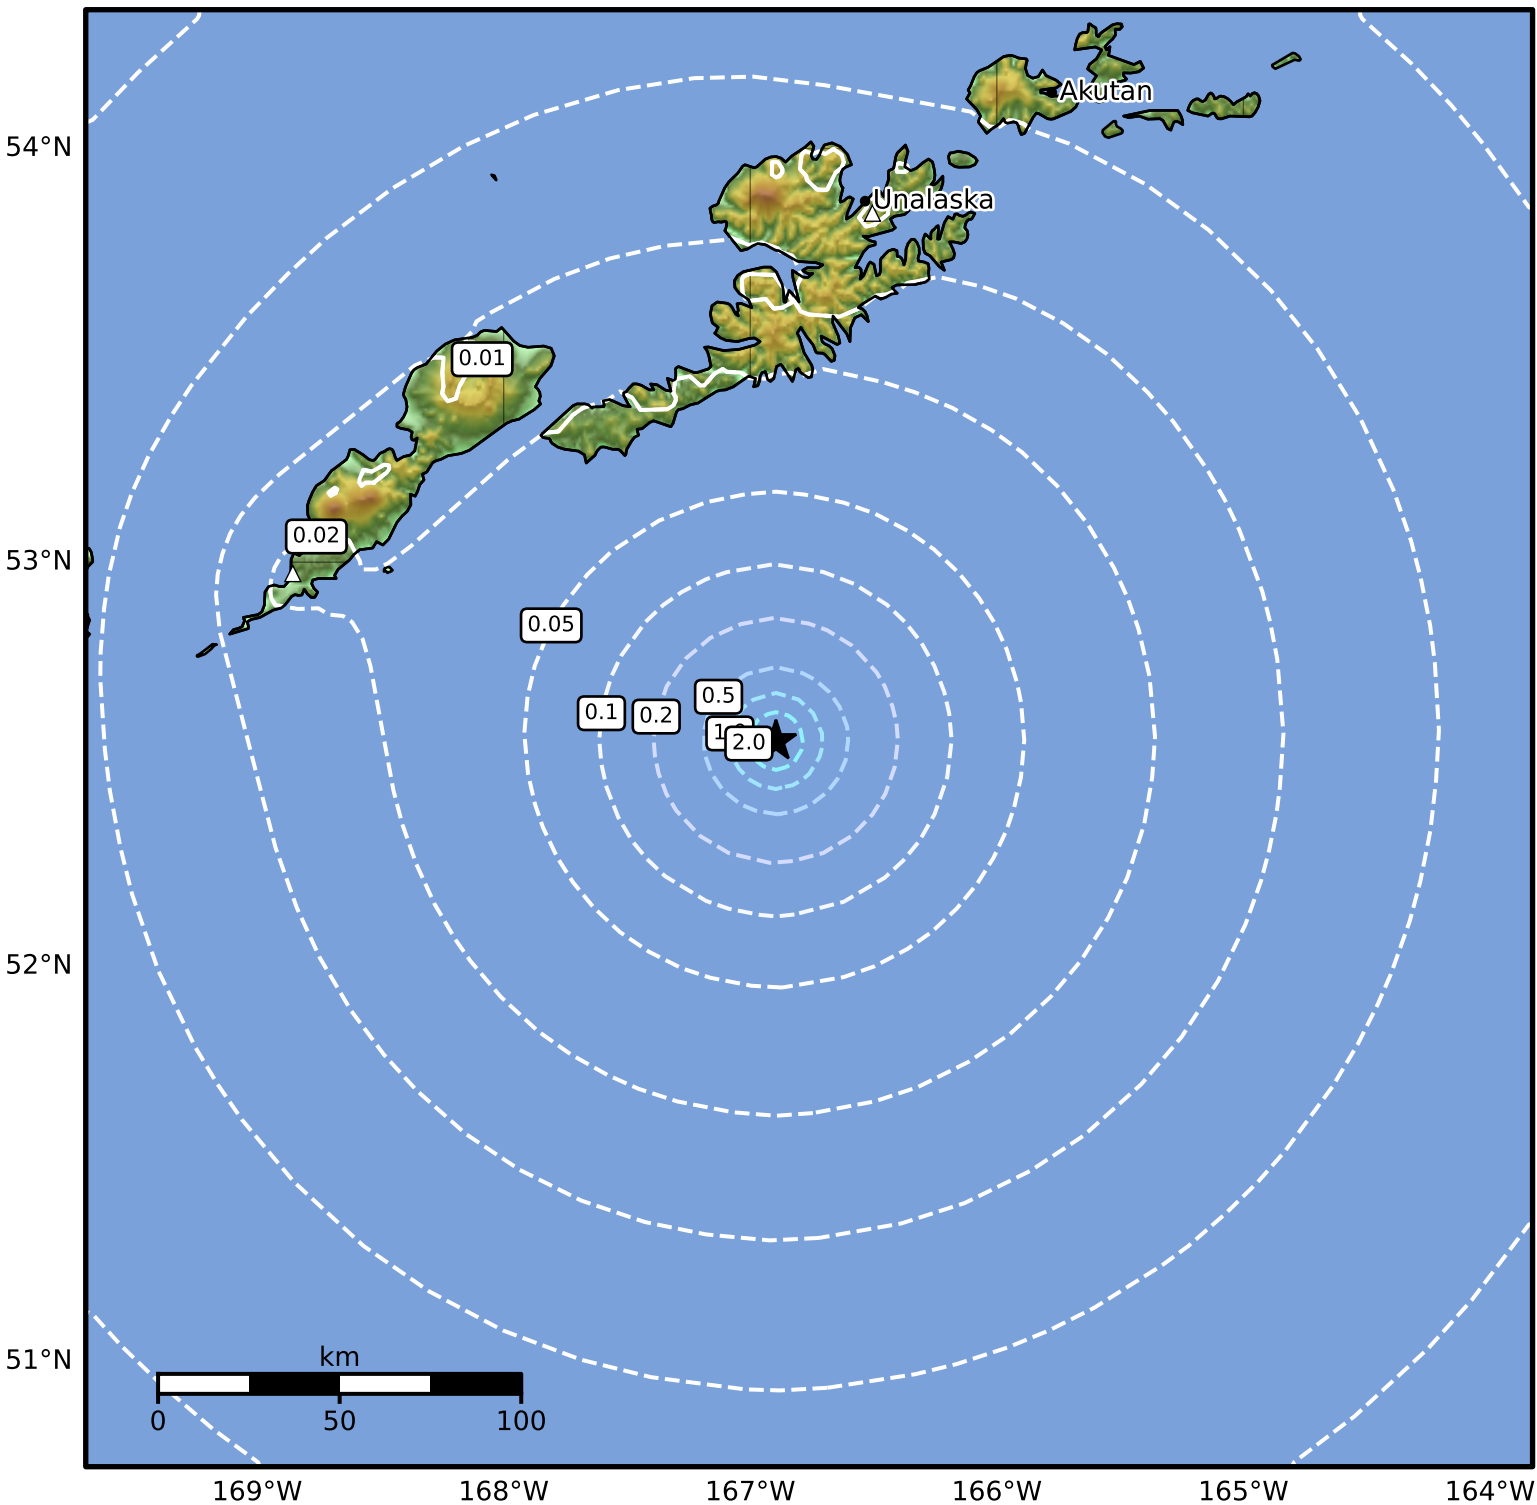

0.3 Second Peak Spectral Acceleration Map Alaska Earthquake Center
 ShakeMap: 139 km (86 miles) ESE of Nikolski
 Aug 02, 2024 19:12:20 UTC M3.6 N52.56 W166.90 Depth: 3.5km ID:ak0249vvxgrn

SA(0.3) (%g)	0.1	0.2	0.5	1	2	5	10	20	50	100	200
---------------------	------------	------------	------------	----------	----------	----------	-----------	-----------	-----------	------------	------------

Scale based on Worden et al. (2012)

Version 2: Processed 2024-08-02T21:42:44Z

△ Seismic Instrument ○ Reported Intensity

★ Epicenter