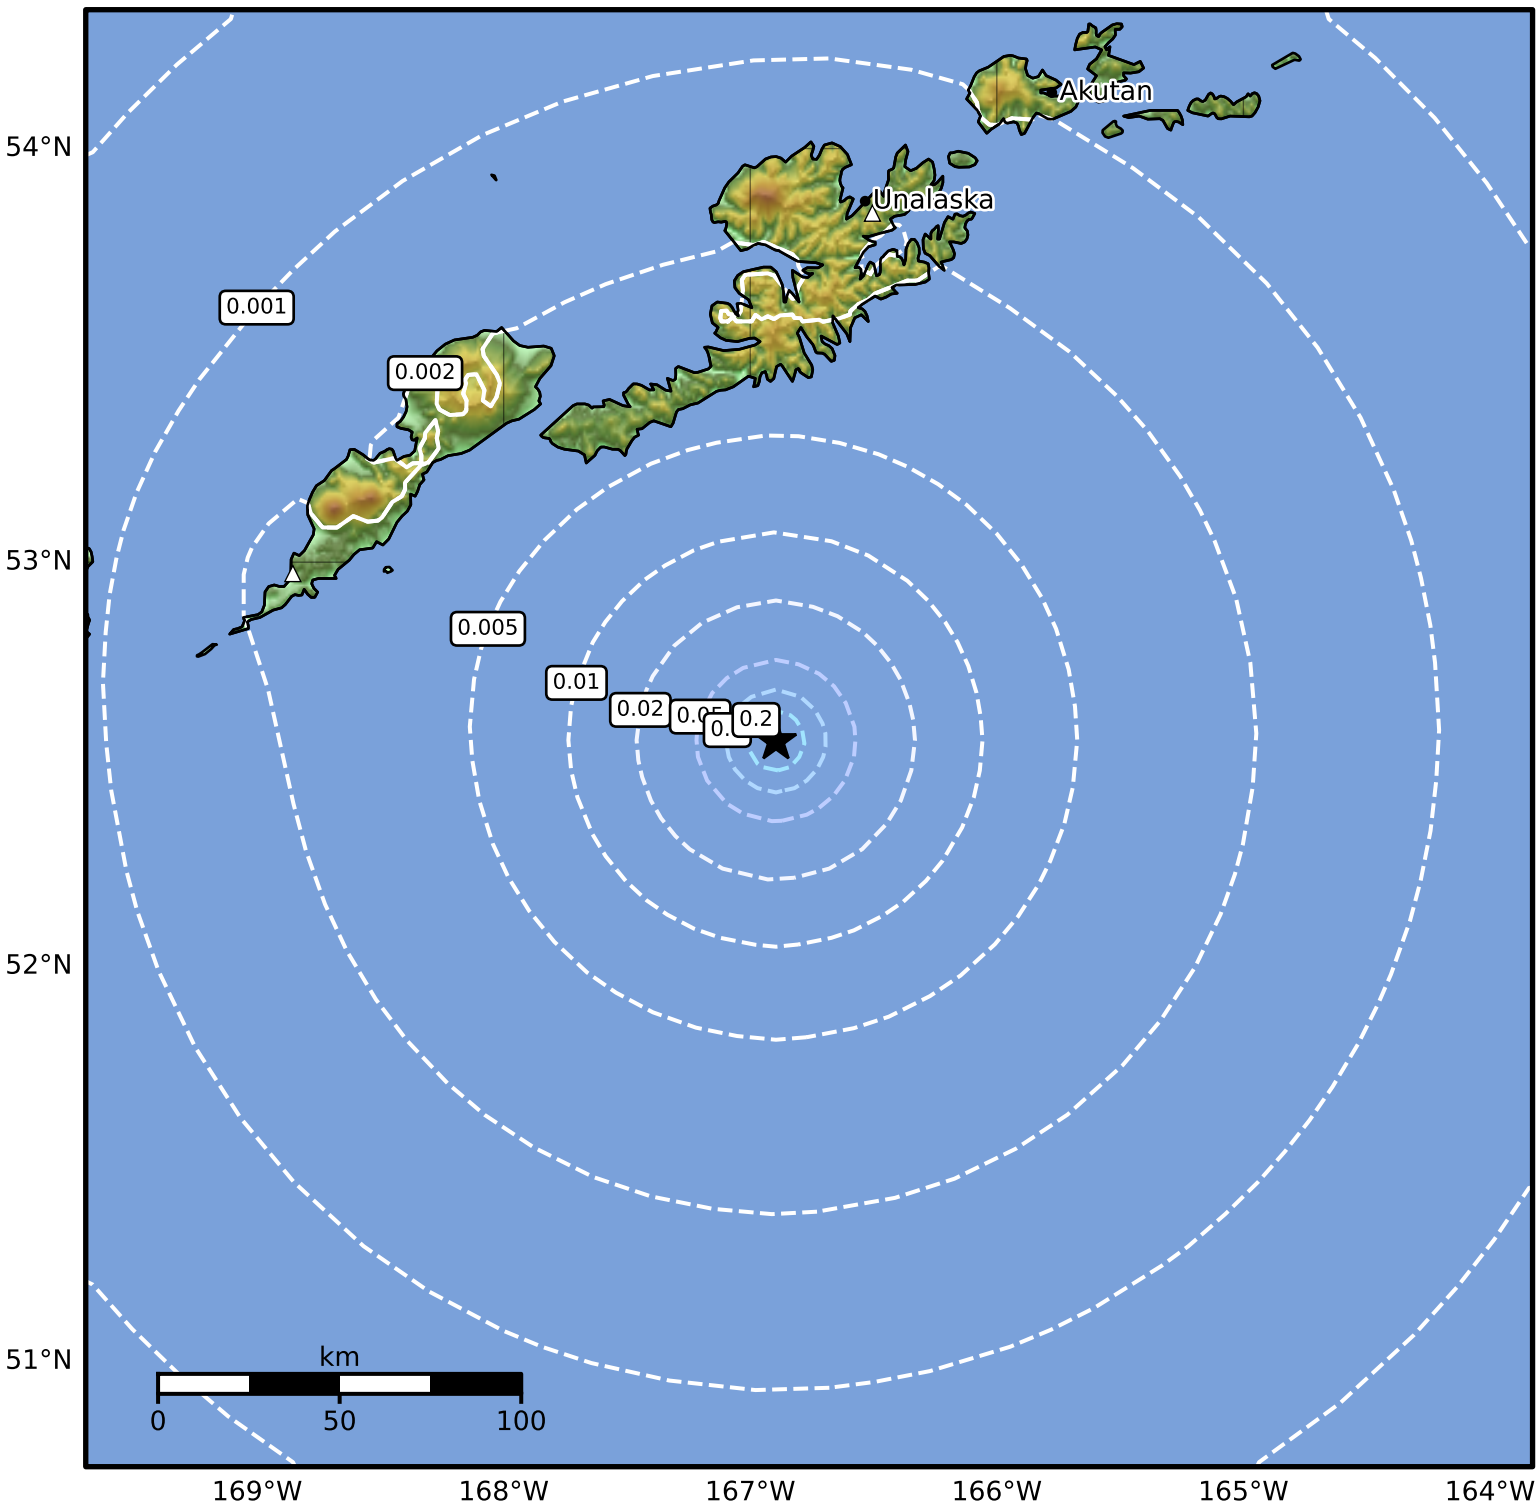

1.0 Second Peak Spectral Acceleration Map Alaska Earthquake Center
 ShakeMap: 139 km (86 miles) ESE of Nikolski
 Aug 02, 2024 19:12:20 UTC M3.6 N52.56 W166.90 Depth: 3.5km ID:ak0249vvxgrn

SA(1.0) (%g)	0.1	0.2	0.5	1	2	5	10	20	50	100	200
--------------	-----	-----	-----	---	---	---	----	----	----	-----	-----

Scale based on Worden et al. (2012)

Version 2: Processed 2024-08-02T21:42:44Z

△ Seismic Instrument ○ Reported Intensity

★ Epicenter