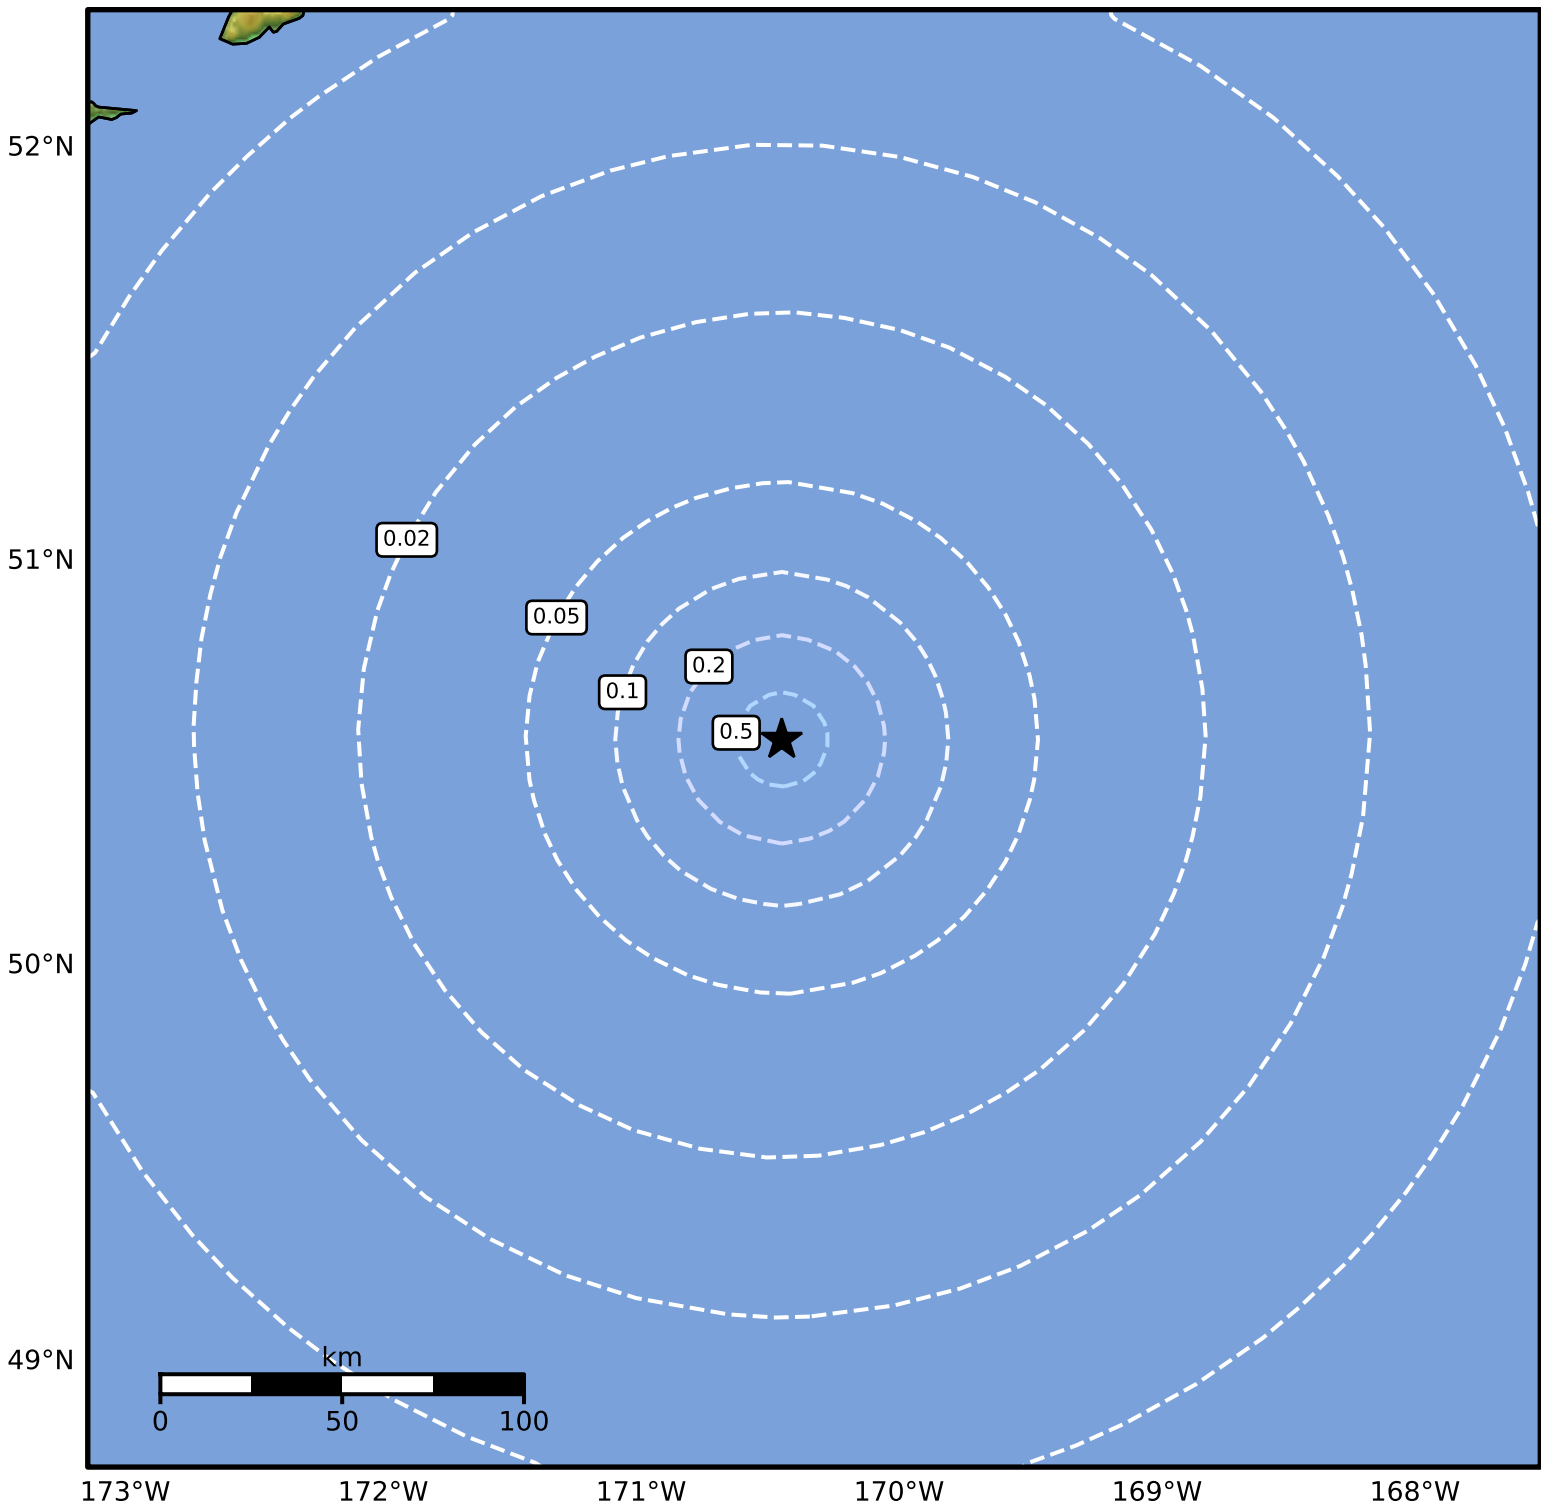

0.3 Second Peak Spectral Acceleration Map Alaska Earthquake Center
 ShakeMap: 226 km (140 miles) SSE of Amukta Pass
 Aug 07, 2024 12:07:28 UTC M3.5 N50.56 W170.45 Depth: 12.0km ID:ak024a41f4ye

SA(0.3) (%g)	0.1	0.2	0.5	1	2	5	10	20	50	100	200
---------------------	------------	------------	------------	----------	----------	----------	-----------	-----------	-----------	------------	------------

Scale based on Worden et al. (2012)

Version 1: Processed 2024-08-07T14:18:43Z

△ Seismic Instrument ○ Reported Intensity

★ Epicenter