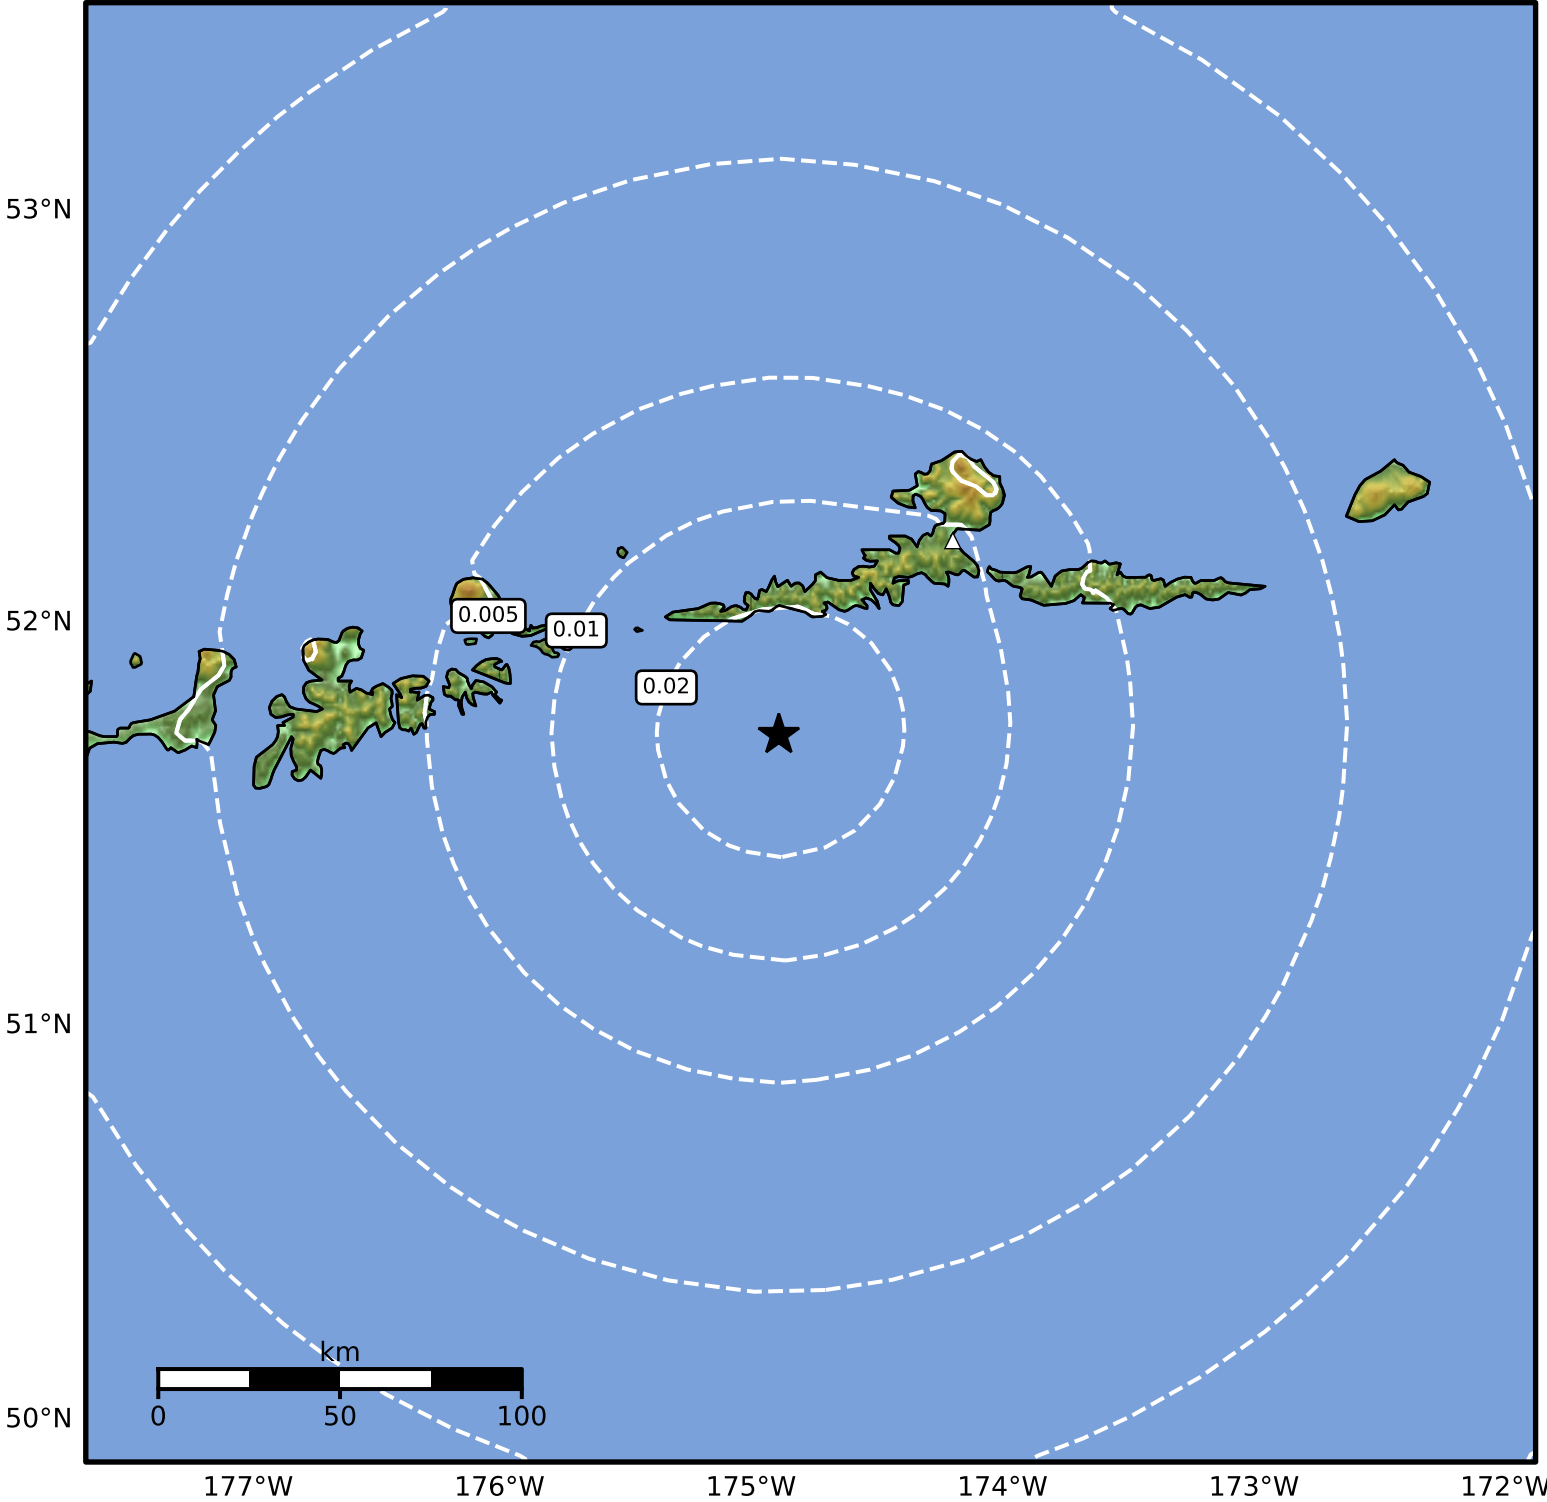

Peak Ground Velocity Map Alaska Earthquake Center
ShakeMap: 70 km (43 miles) SW of Atka
Aug 08, 2024 15:17:00 UTC M3.7 N51.72 W174.89 Depth: 40.7km ID:ak024a5qsuhm

PGV (cm/s)	0.1	0.2	0.5	1	2	5	10	20	50	100	200
------------	-----	-----	-----	---	---	---	----	----	----	-----	-----

Scale based on Worden et al. (2012)

Version 2: Processed 2024-08-08T15:28:12Z

△ Seismic Instrument ○ Reported Intensity ★ Epicenter