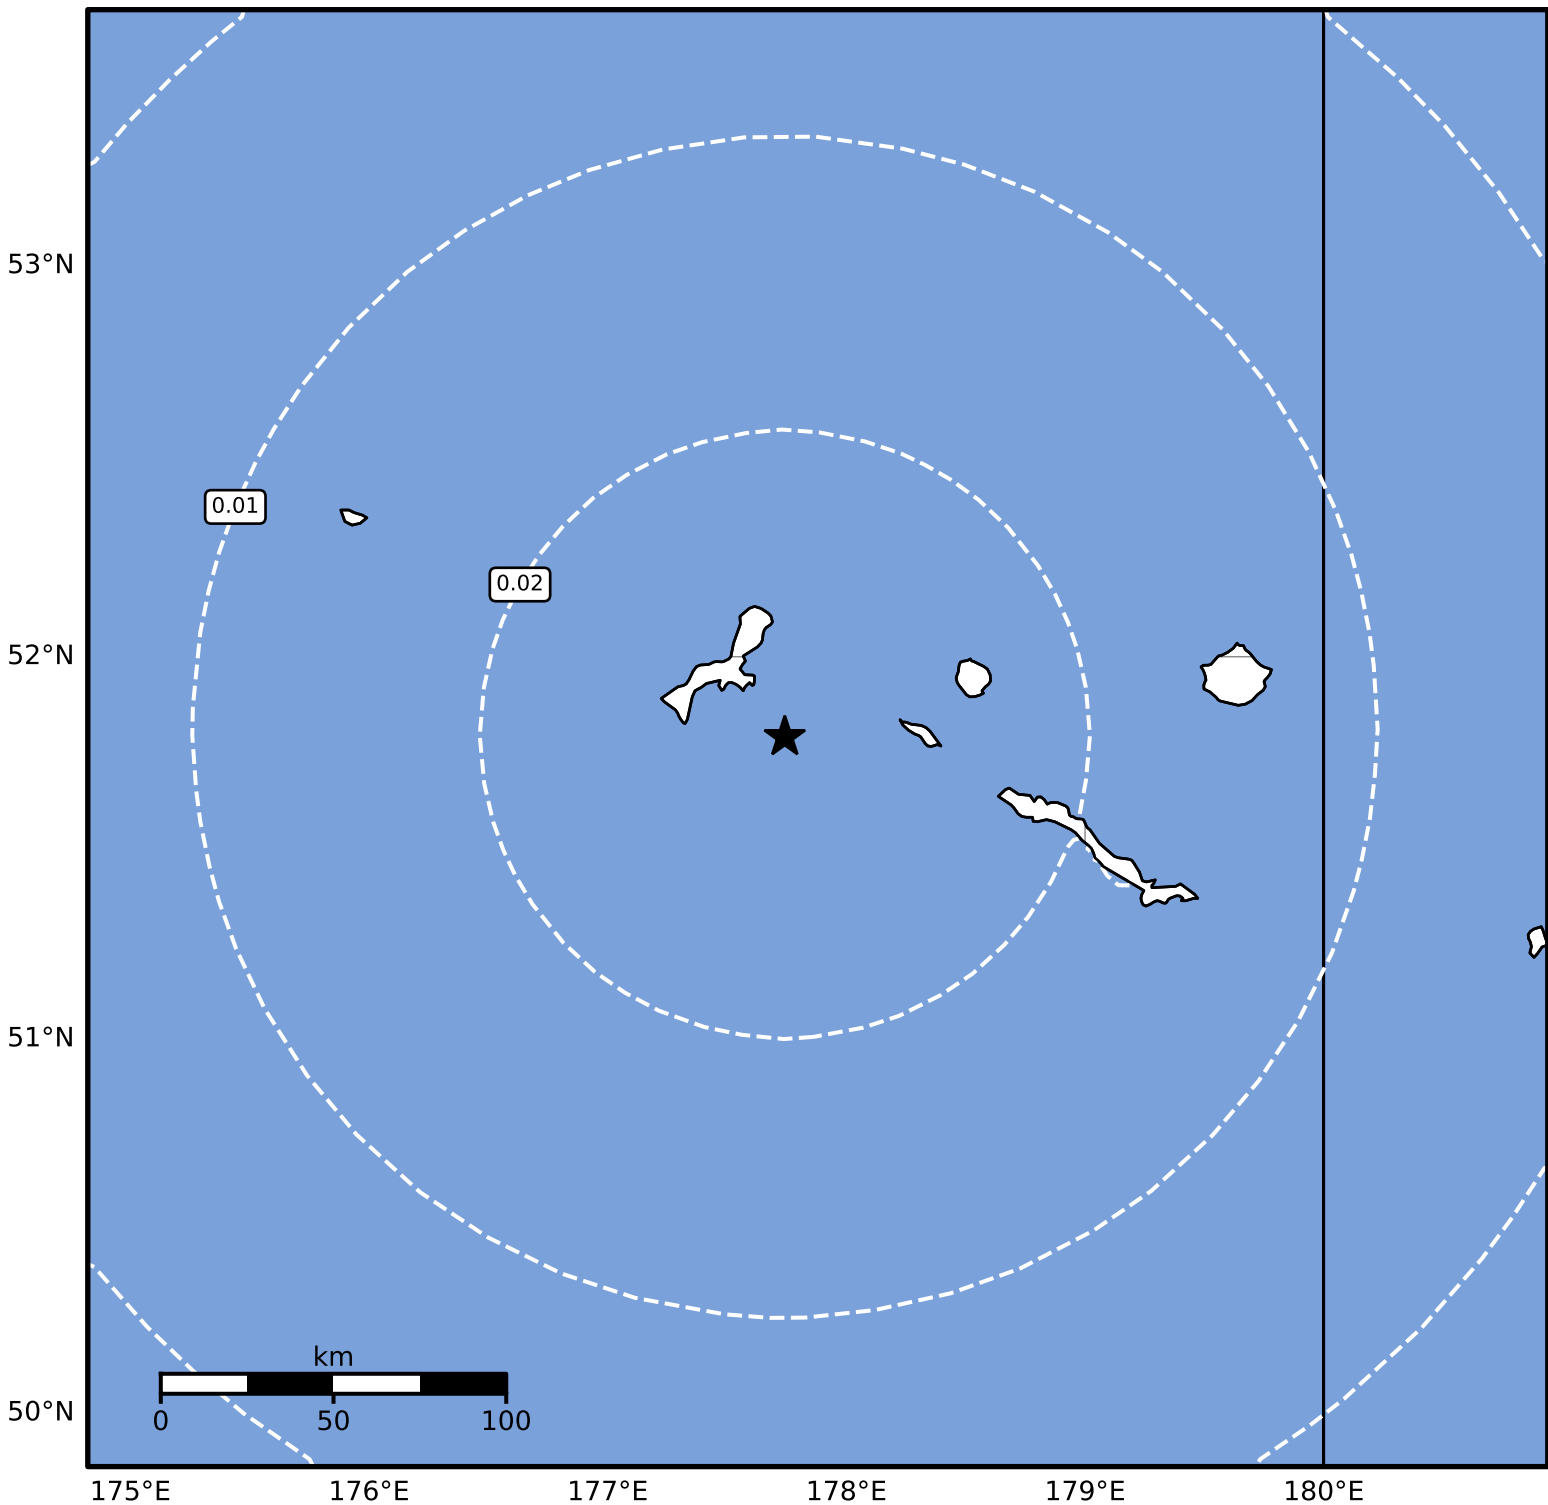

Peak Ground Velocity Map Alaska Earthquake Center
ShakeMap: 92 km (57 miles) WNW of Amchitka
Aug 08, 2024 20:50:51 UTC M4.0 N51.79 E177.74 Depth: 128.0km ID:ak024a5tz6xr

Scale based on Worden et al. (2012)

Version 2: Processed 2024-08-09T00:12:39Z

△ Seismic Instrument ○ Reported Intensity

★ Epicenter