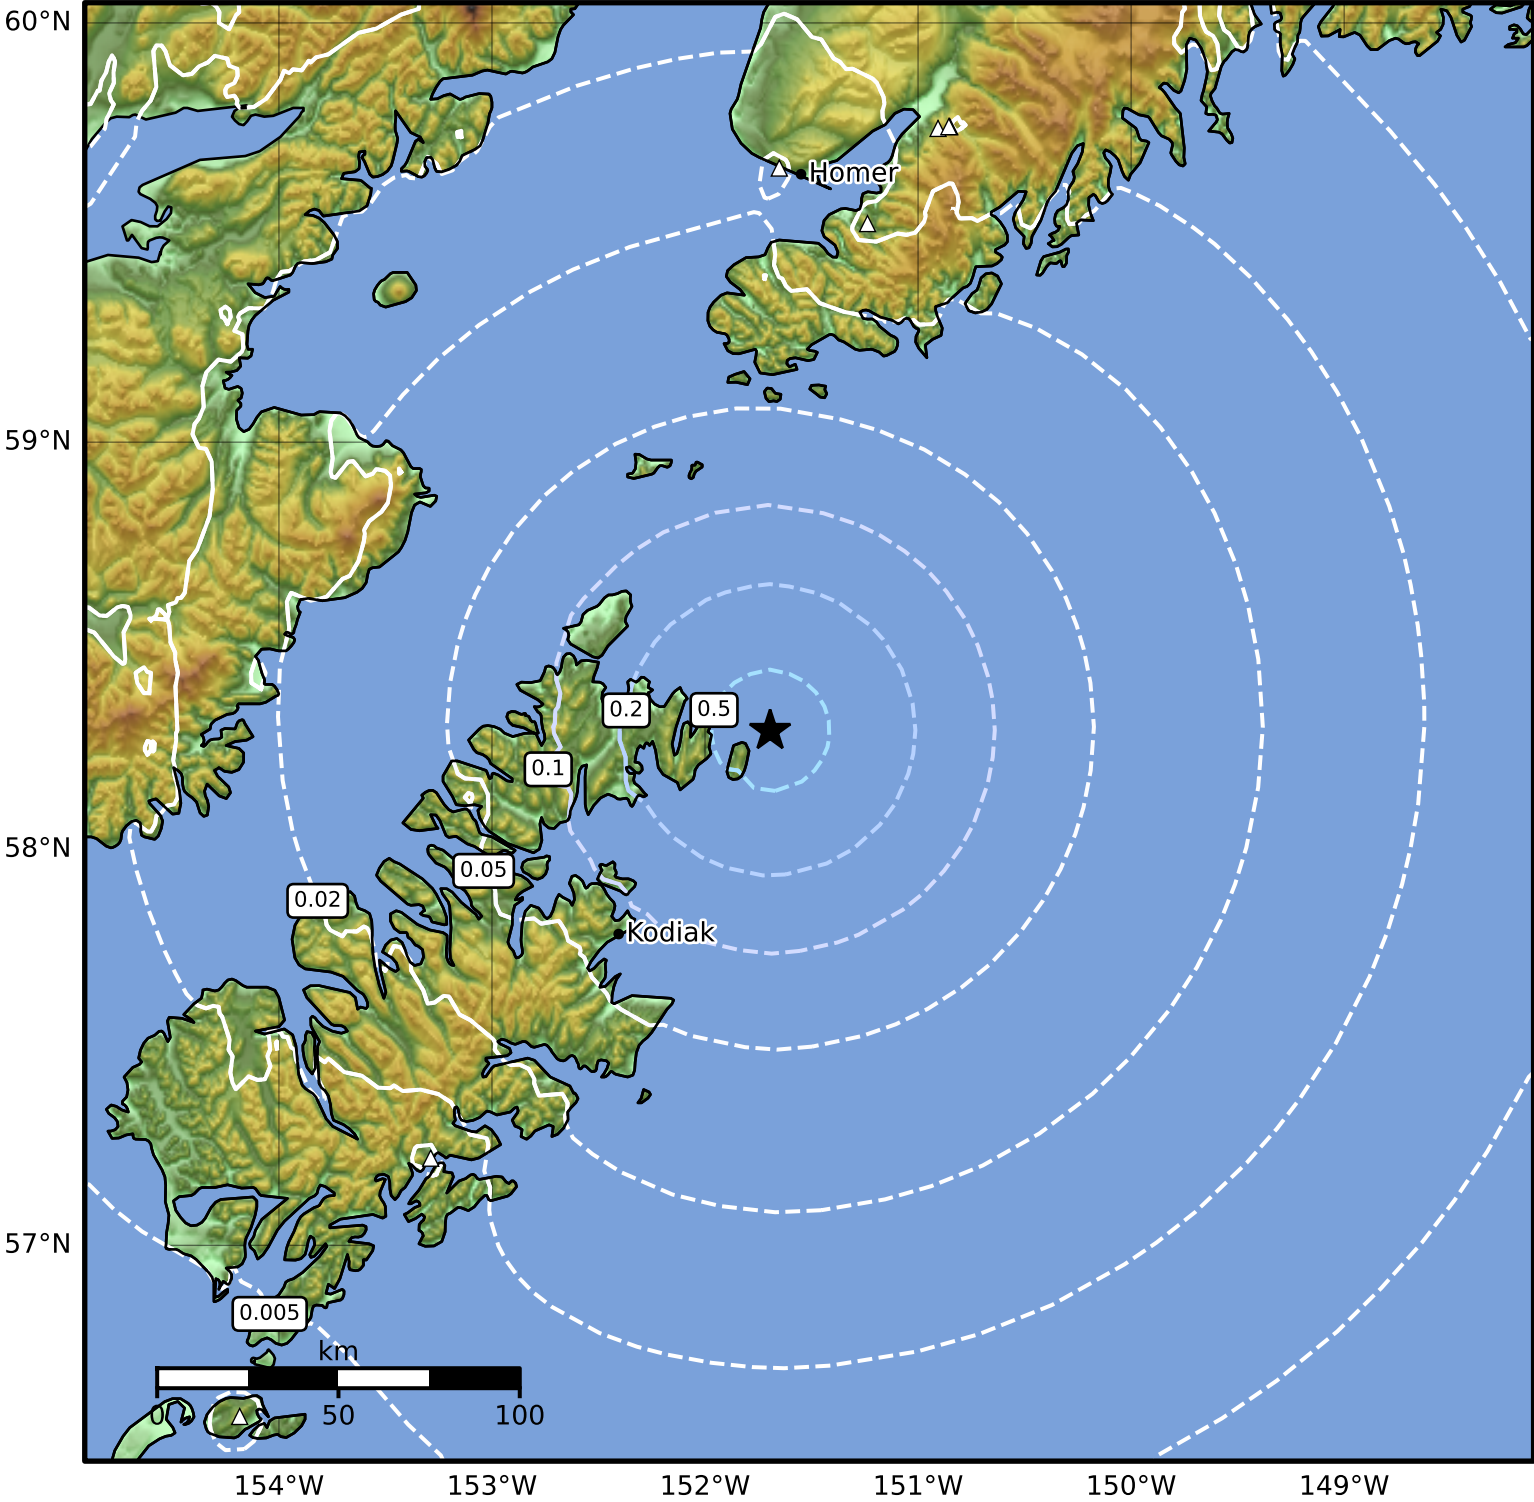

Peak Ground Acceleration Map Alaska Earthquake Center  
 ShakeMap: 63 km (39 miles) NE of Ouzinkie  
 Aug 09, 2024 17:05:25 UTC M3.6 N58.29 W151.69 Depth: 25.7km ID:ak024a7fgjga

PGA (%g)	0.1	0.2	0.5	1	2	5	10	20	50	100	200
----------	-----	-----	-----	---	---	---	----	----	----	-----	-----

Scale based on Worden et al. (2012)

Version 1: Processed 2024-08-09T17:14:53Z

△ Seismic Instrument ○ Reported Intensity

★ Epicenter