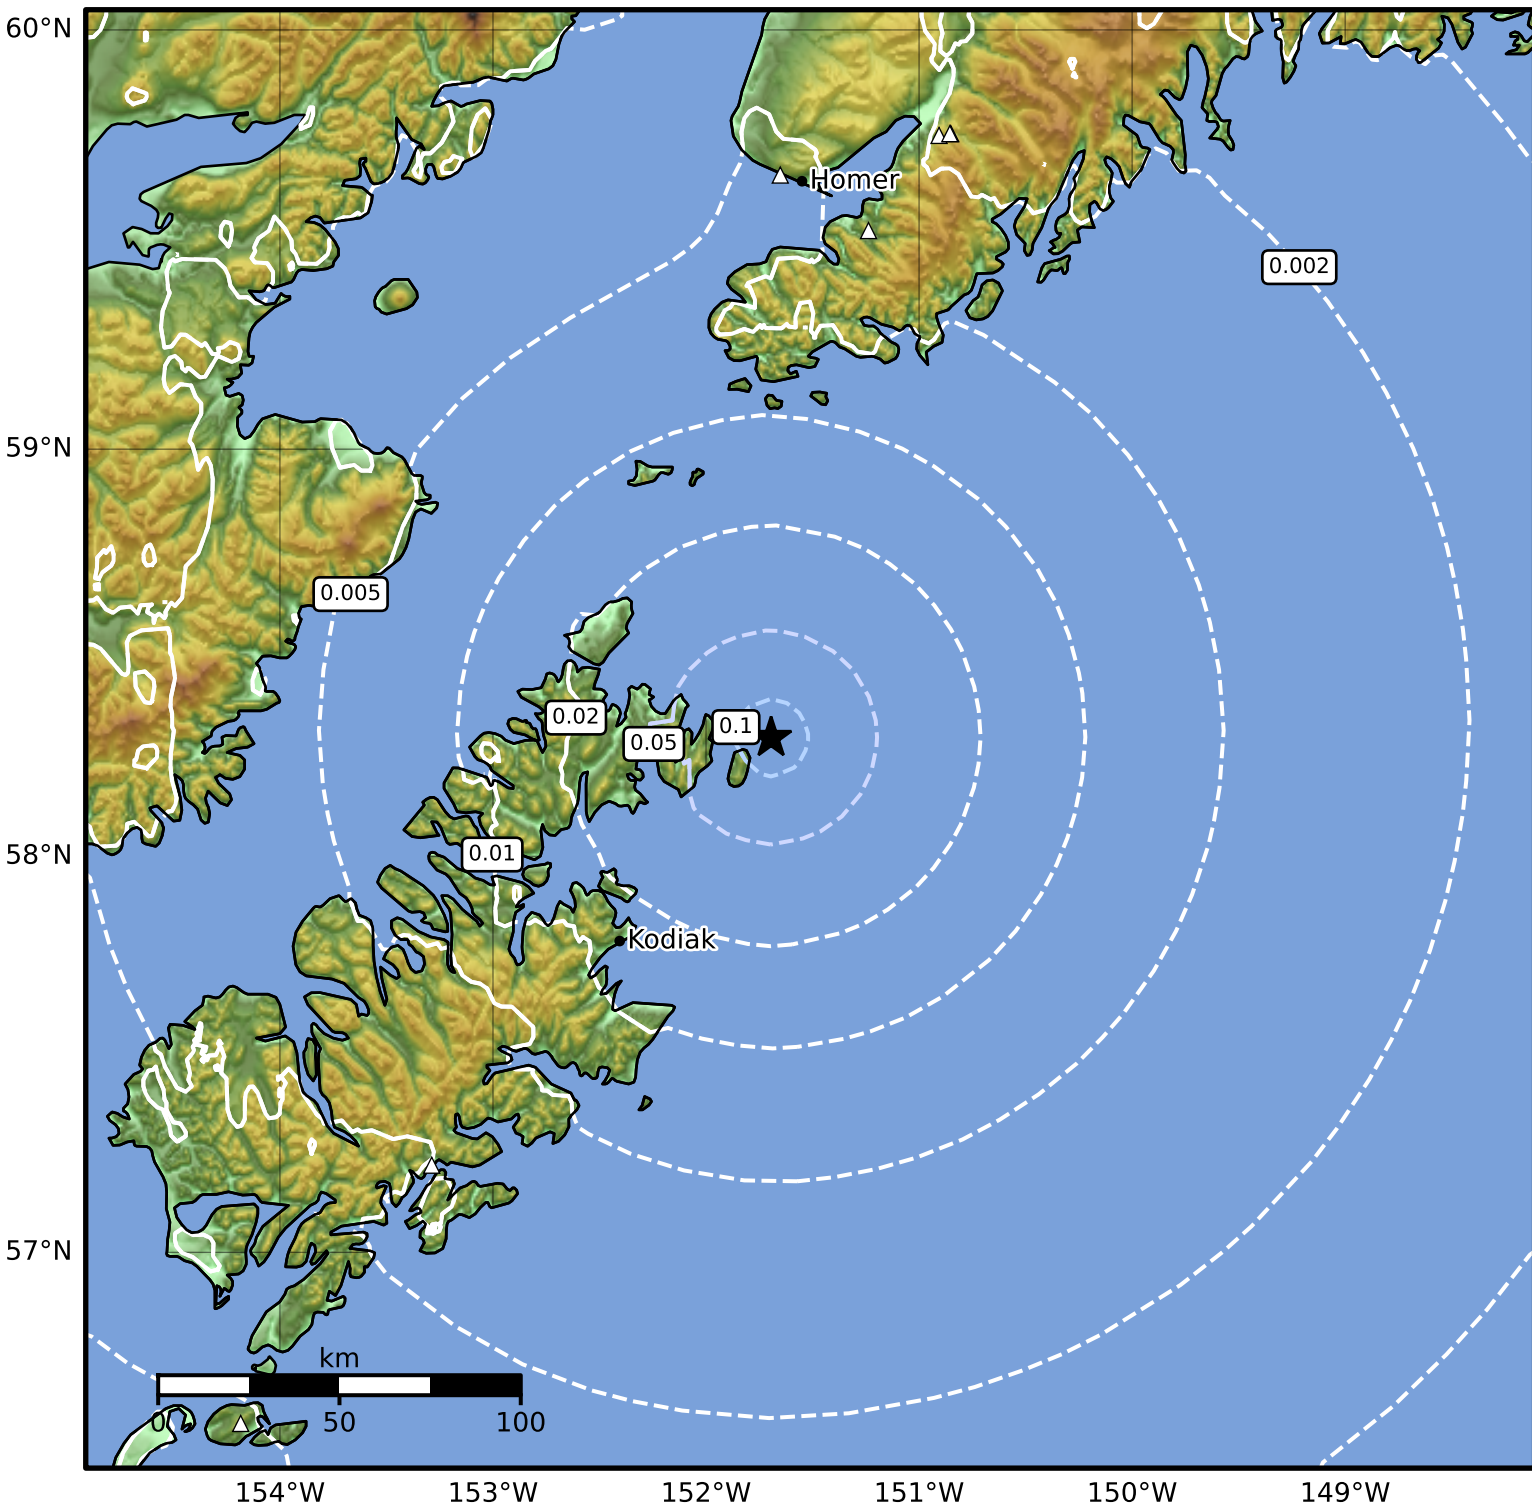

Peak Ground Velocity Map Alaska Earthquake Center
 ShakeMap: 63 km (39 miles) NE of Ouzinkie
 Aug 09, 2024 17:05:25 UTC M3.6 N58.29 W151.69 Depth: 25.7km ID:ak024a7fgjga

PGV (cm/s)	0.1	0.2	0.5	1	2	5	10	20	50	100	200
------------	-----	-----	-----	---	---	---	----	----	----	-----	-----

Scale based on Worden et al. (2012)

Version 1: Processed 2024-08-09T17:14:53Z

△ Seismic Instrument ○ Reported Intensity

★ Epicenter