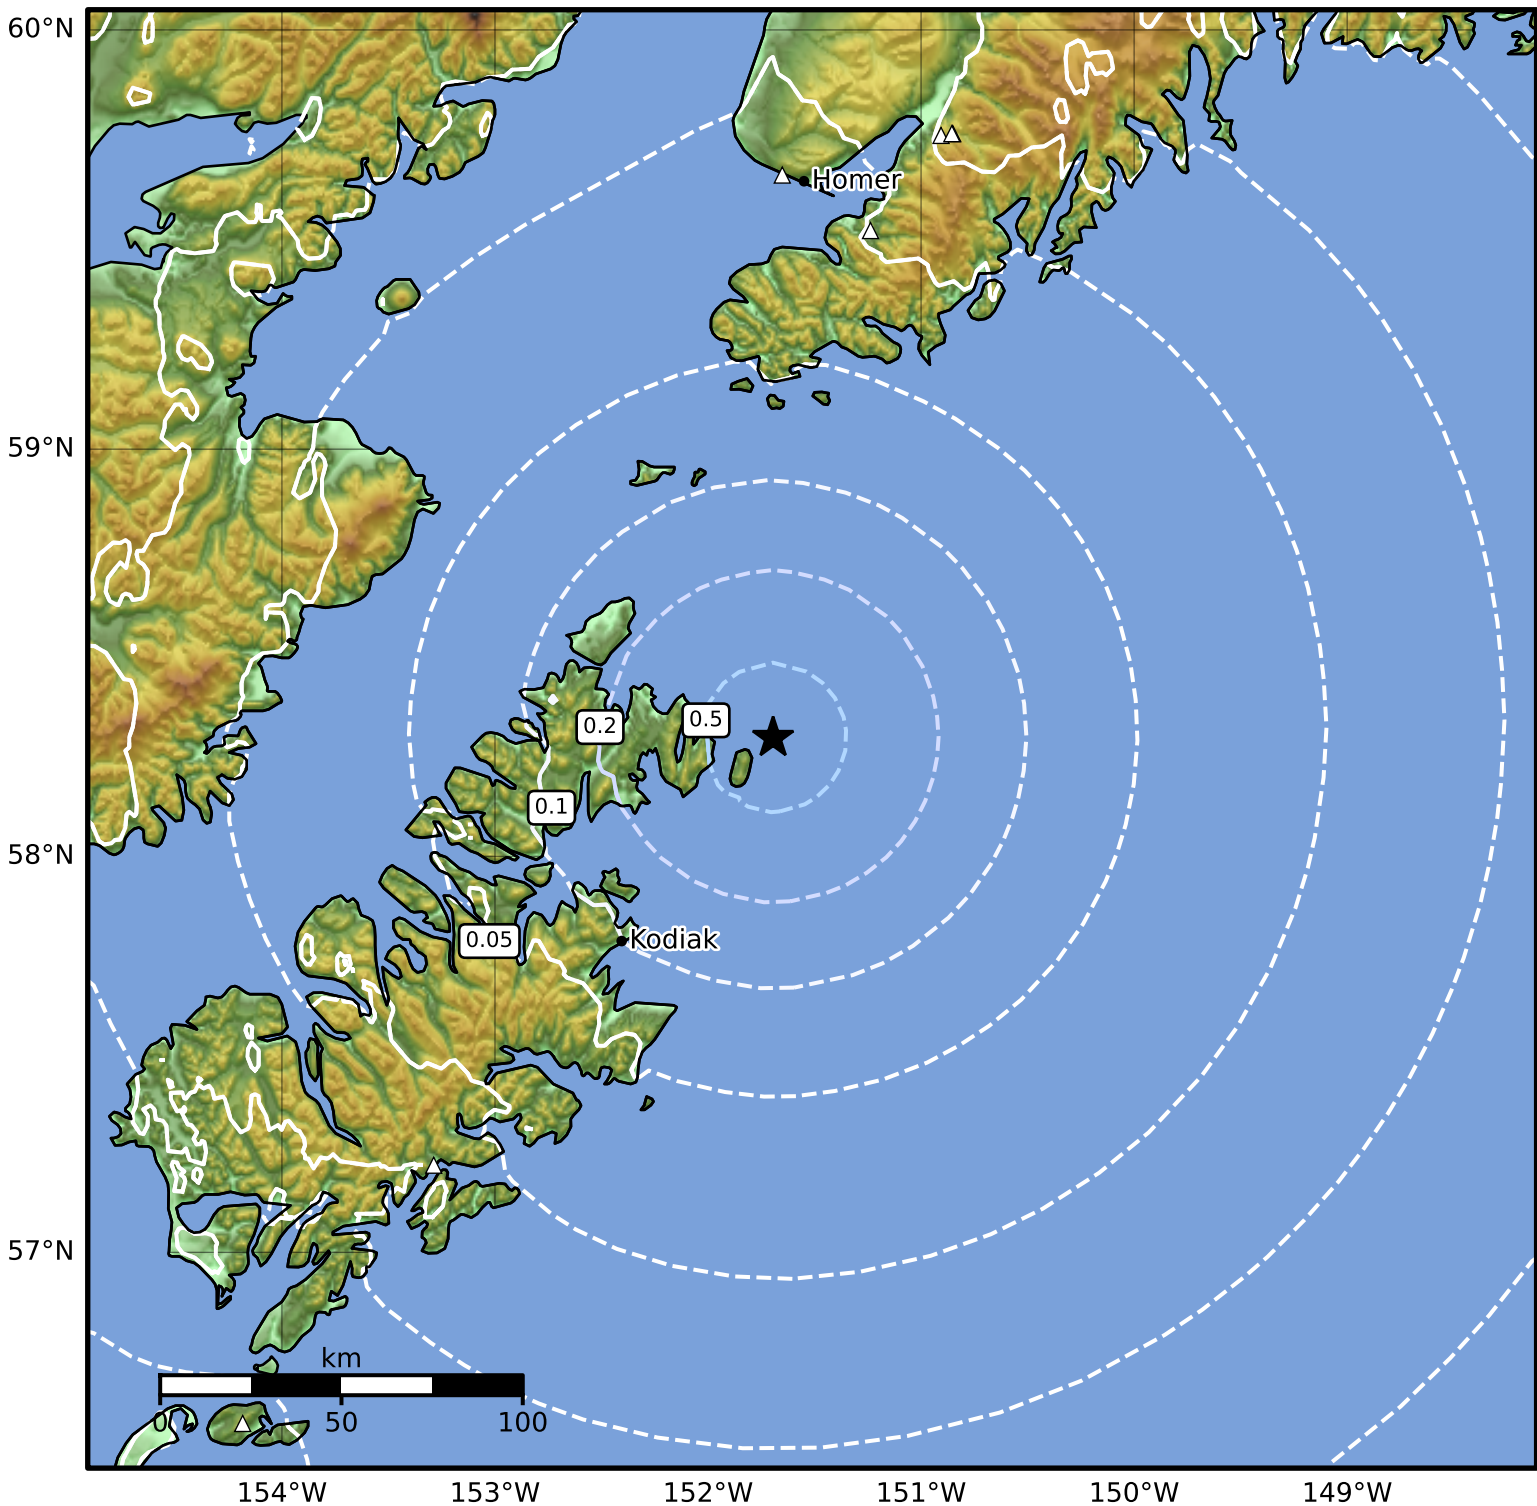

0.3 Second Peak Spectral Acceleration Map Alaska Earthquake Center
 ShakeMap: 63 km (39 miles) NE of Ouzinkie
 Aug 09, 2024 17:05:25 UTC M3.6 N58.29 W151.69 Depth: 25.7km ID:ak024a7fgjga

SA(0.3) (%g)	0.1	0.2	0.5	1	2	5	10	20	50	100	200
---------------------	------------	------------	------------	----------	----------	----------	-----------	-----------	-----------	------------	------------

Scale based on Worden et al. (2012)

Version 1: Processed 2024-08-09T17:14:53Z

△ Seismic Instrument ○ Reported Intensity

★ Epicenter