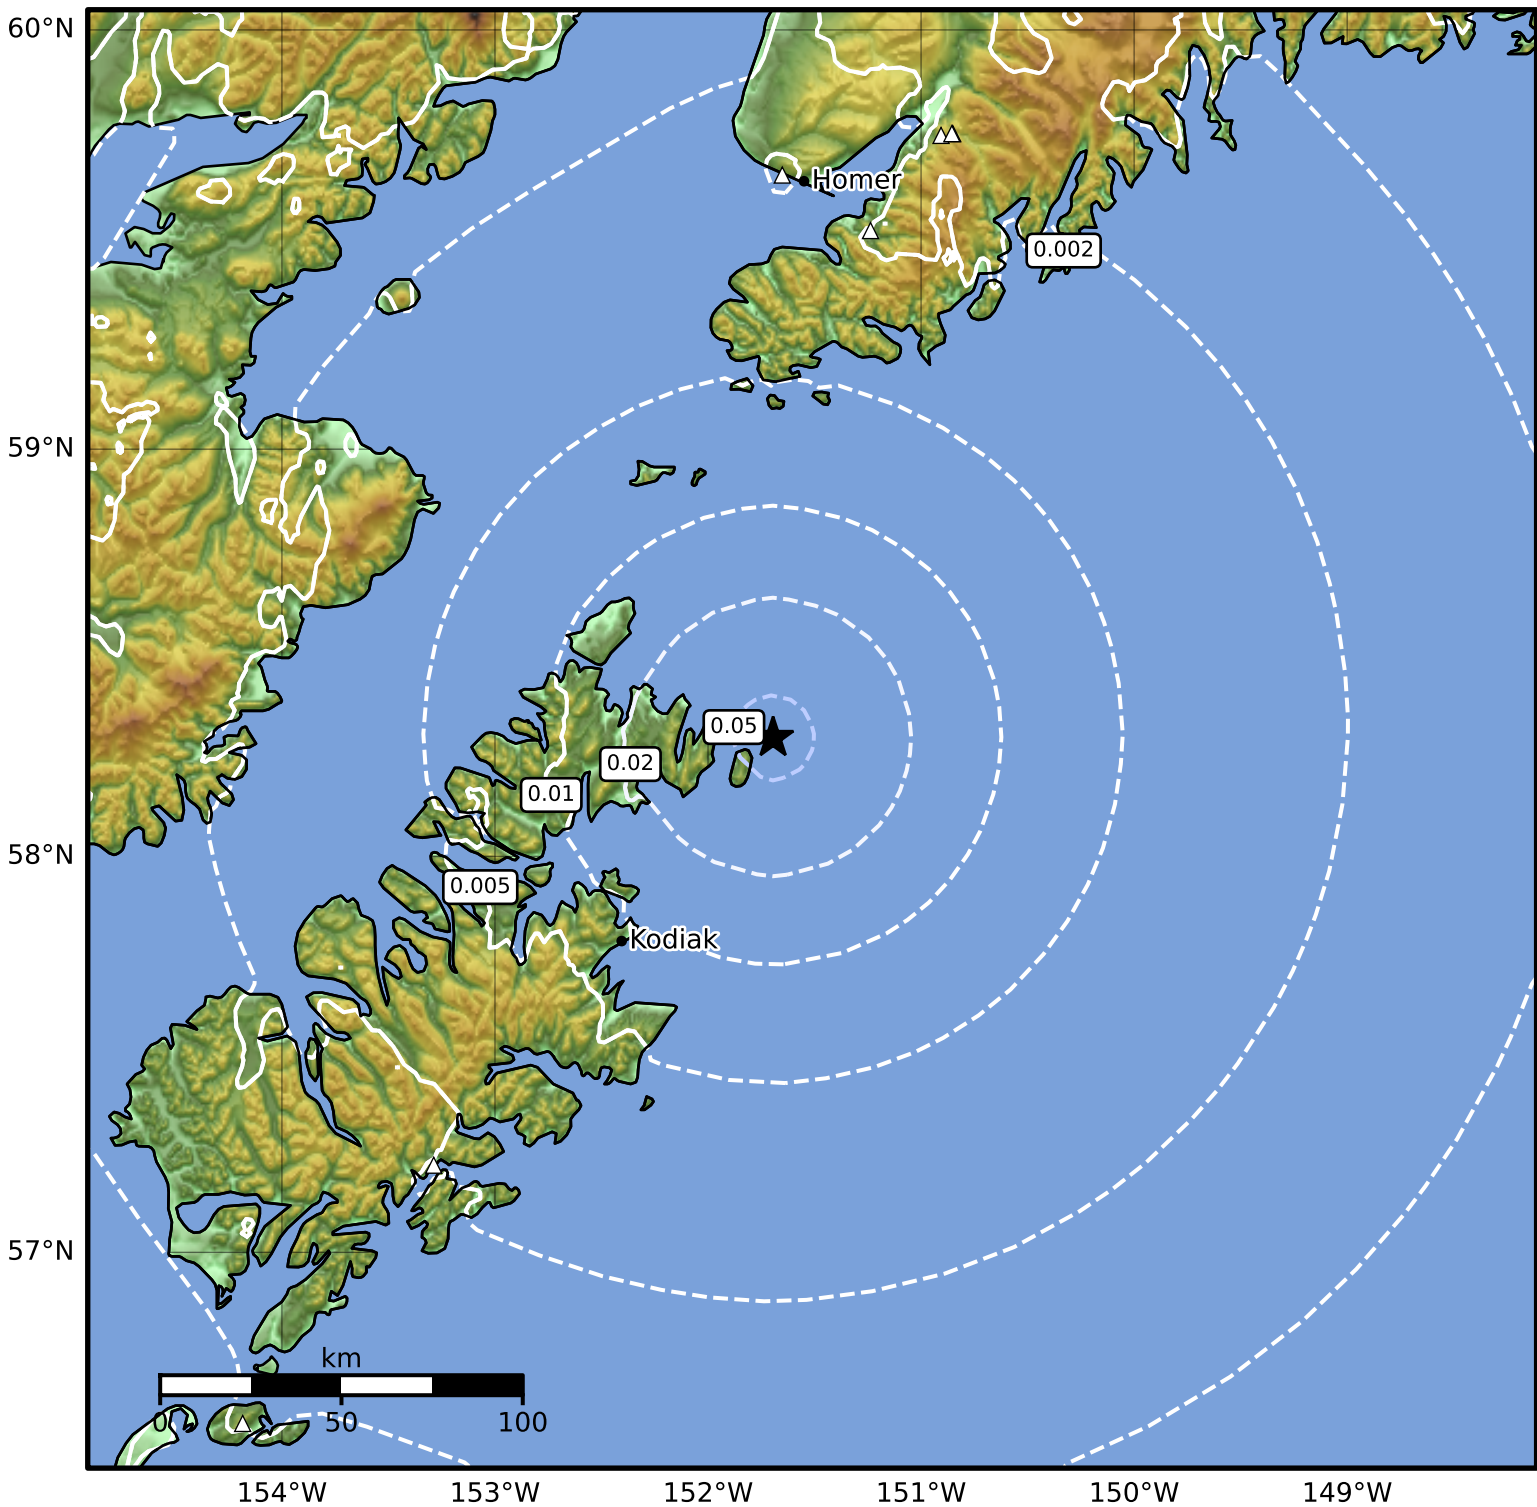

1.0 Second Peak Spectral Acceleration Map Alaska Earthquake Center  
 ShakeMap: 63 km (39 miles) NE of Ouzinkie  
 Aug 09, 2024 17:05:25 UTC M3.6 N58.29 W151.69 Depth: 25.7km ID:ak024a7fgjga

SA(1.0) (%g)	0.1	0.2	0.5	1	2	5	10	20	50	100	200
--------------	-----	-----	-----	---	---	---	----	----	----	-----	-----

Scale based on Worden et al. (2012)

Version 1: Processed 2024-08-09T17:14:53Z

△ Seismic Instrument ○ Reported Intensity

★ Epicenter