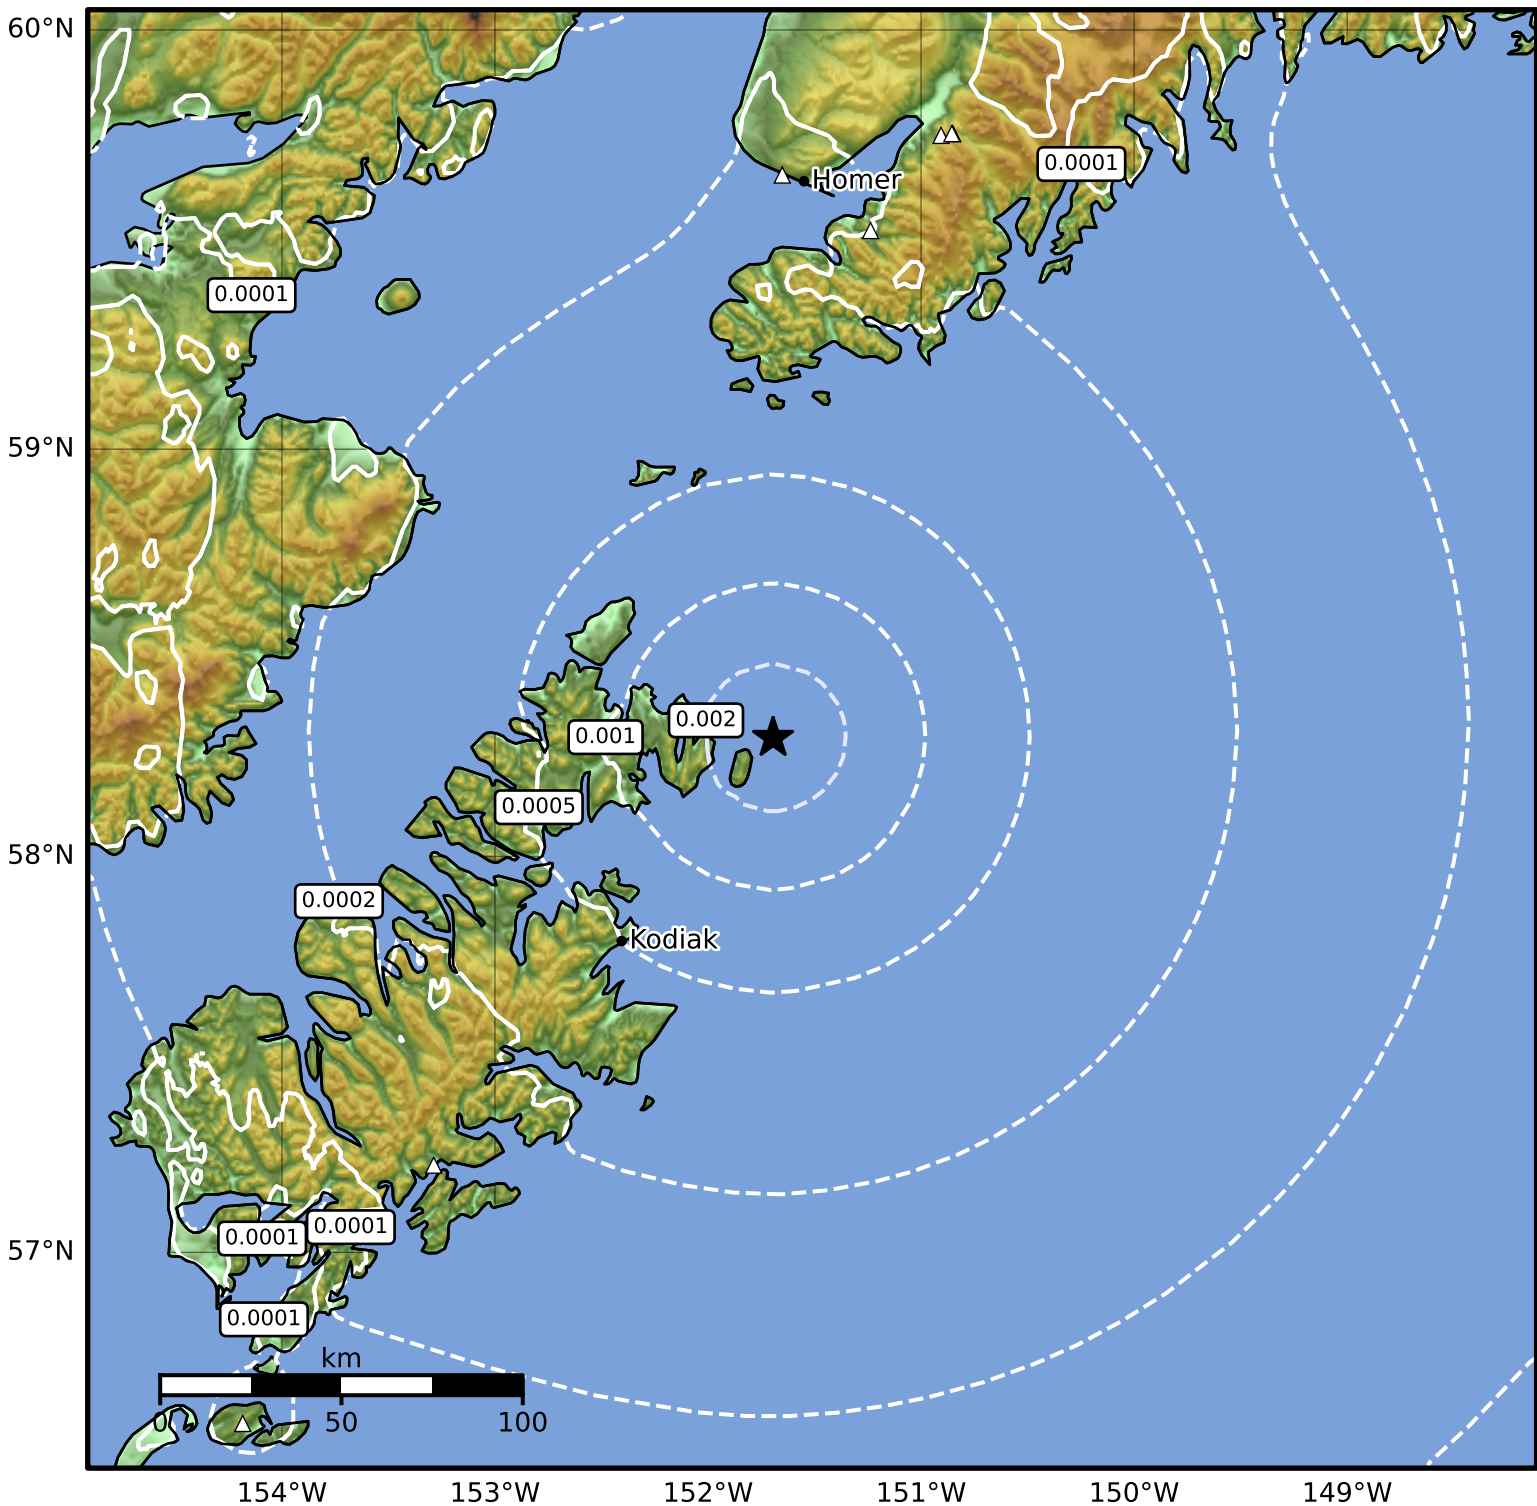

3.0 Second Peak Spectral Acceleration Map Alaska Earthquake Center  
 ShakeMap: 63 km (39 miles) NE of Ouzinkie  
 Aug 09, 2024 17:05:25 UTC M3.6 N58.29 W151.69 Depth: 25.7km ID:ak024a7fgjga

Scale based on Worden et al. (2012)

Version 1: Processed 2024-08-09T17:14:53Z

△ Seismic Instrument ○ Reported Intensity

★ Epicenter