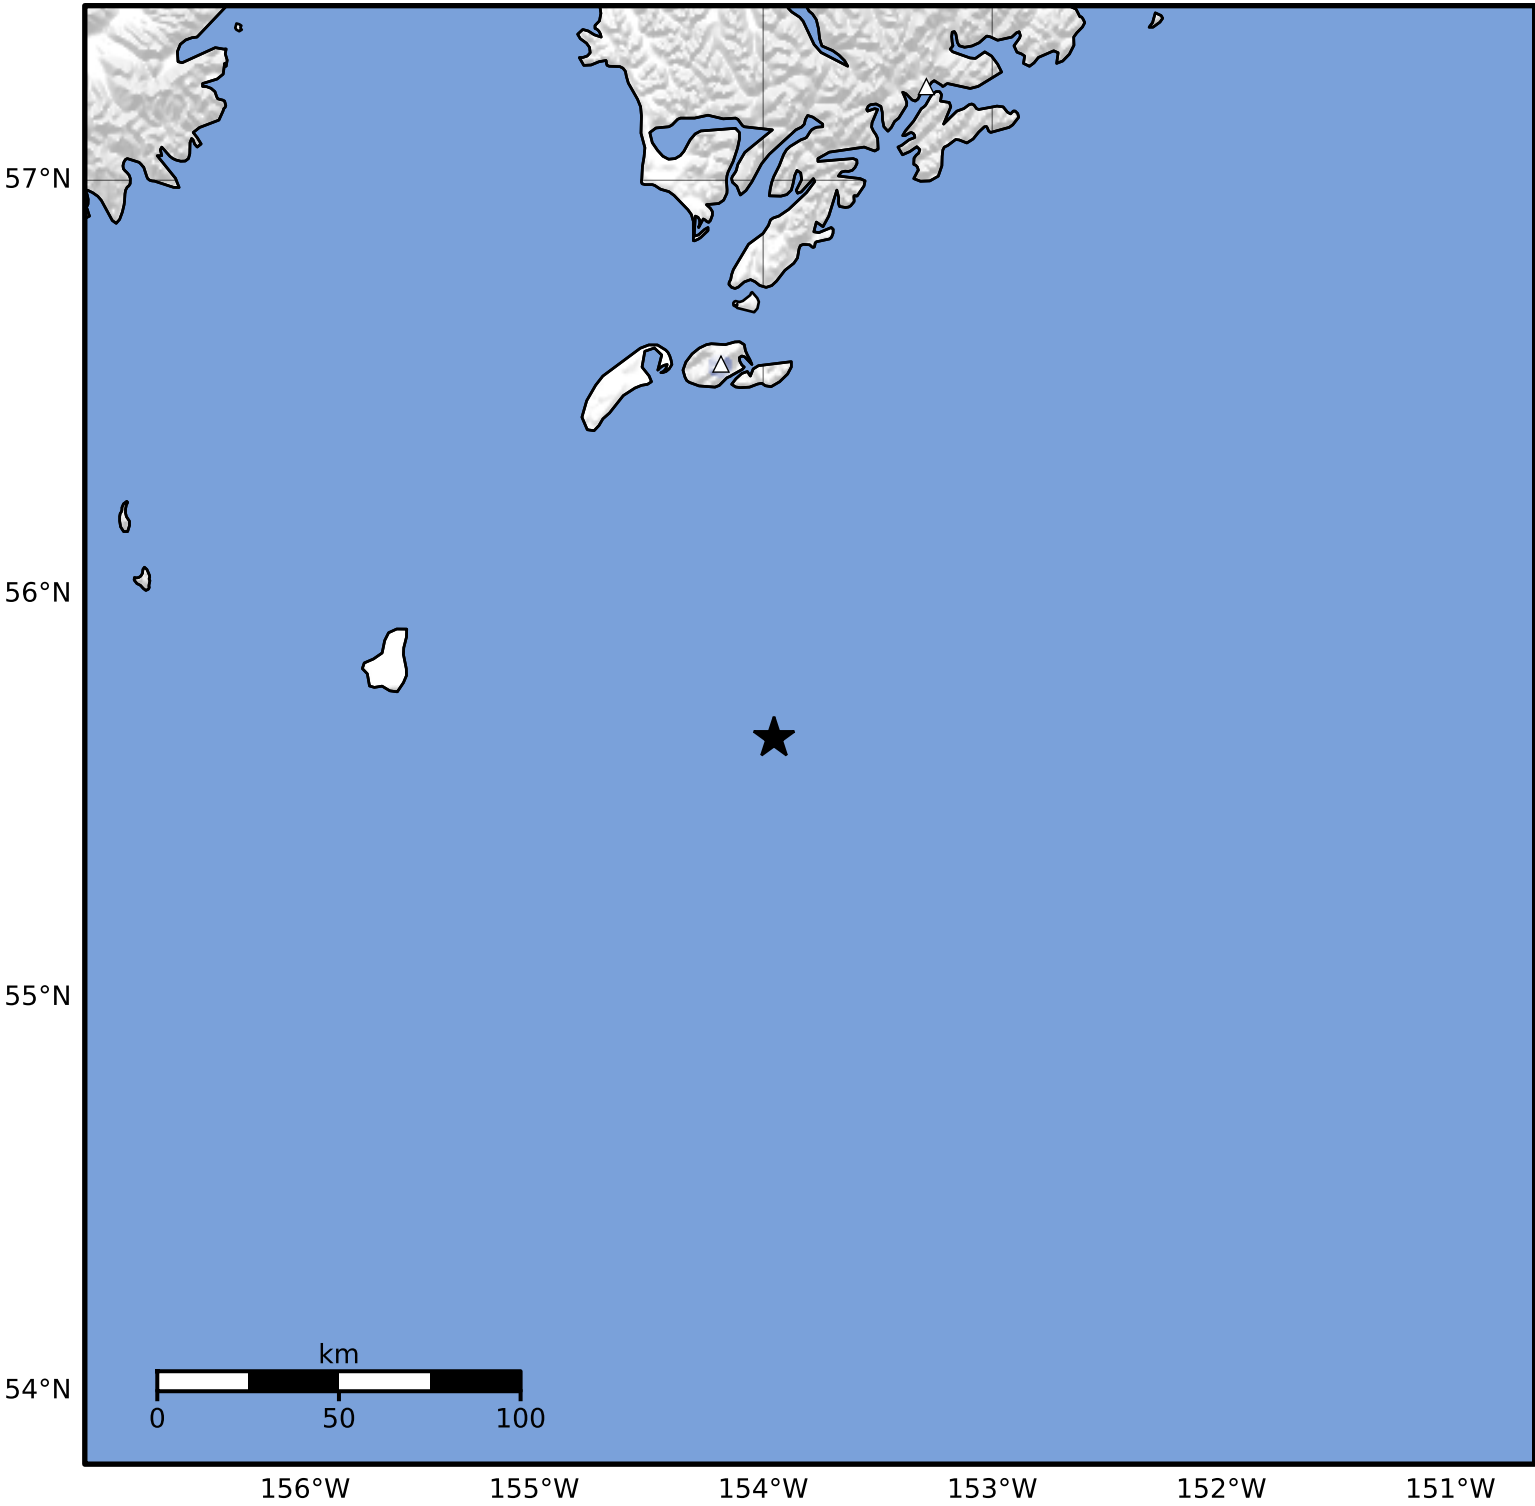

Macroseismic Intensity Map Alaska Earthquake Center
 ShakeMap: 145 km (90 miles) S of Akhiok
 Aug 10, 2024 07:23:52 UTC M3.8 N55.65 W153.95 Depth: 4.7km ID:ak024a8x5gr0

SHAKING	Not felt	Weak	Light	Moderate	Strong	Very strong	Severe	Violent	Extreme
DAMAGE	None	None	None	Very light	Light	Moderate	Moderate/heavy	Heavy	Very heavy
PGA(%g)	<0.0464	0.297	2.76	6.2	11.5	21.5	40.1	74.7	>139
PGV(cm/s)	<0.0215	0.135	1.41	4.65	9.64	20	41.4	85.8	>178
INTENSITY	I	II-III	IV	V	VI	VII	VIII	IX	X+

Scale based on Worden et al. (2012)

Version 2: Processed 2024-08-10T07:39:19Z

△ Seismic Instrument ○ Reported Intensity

★ Epicenter