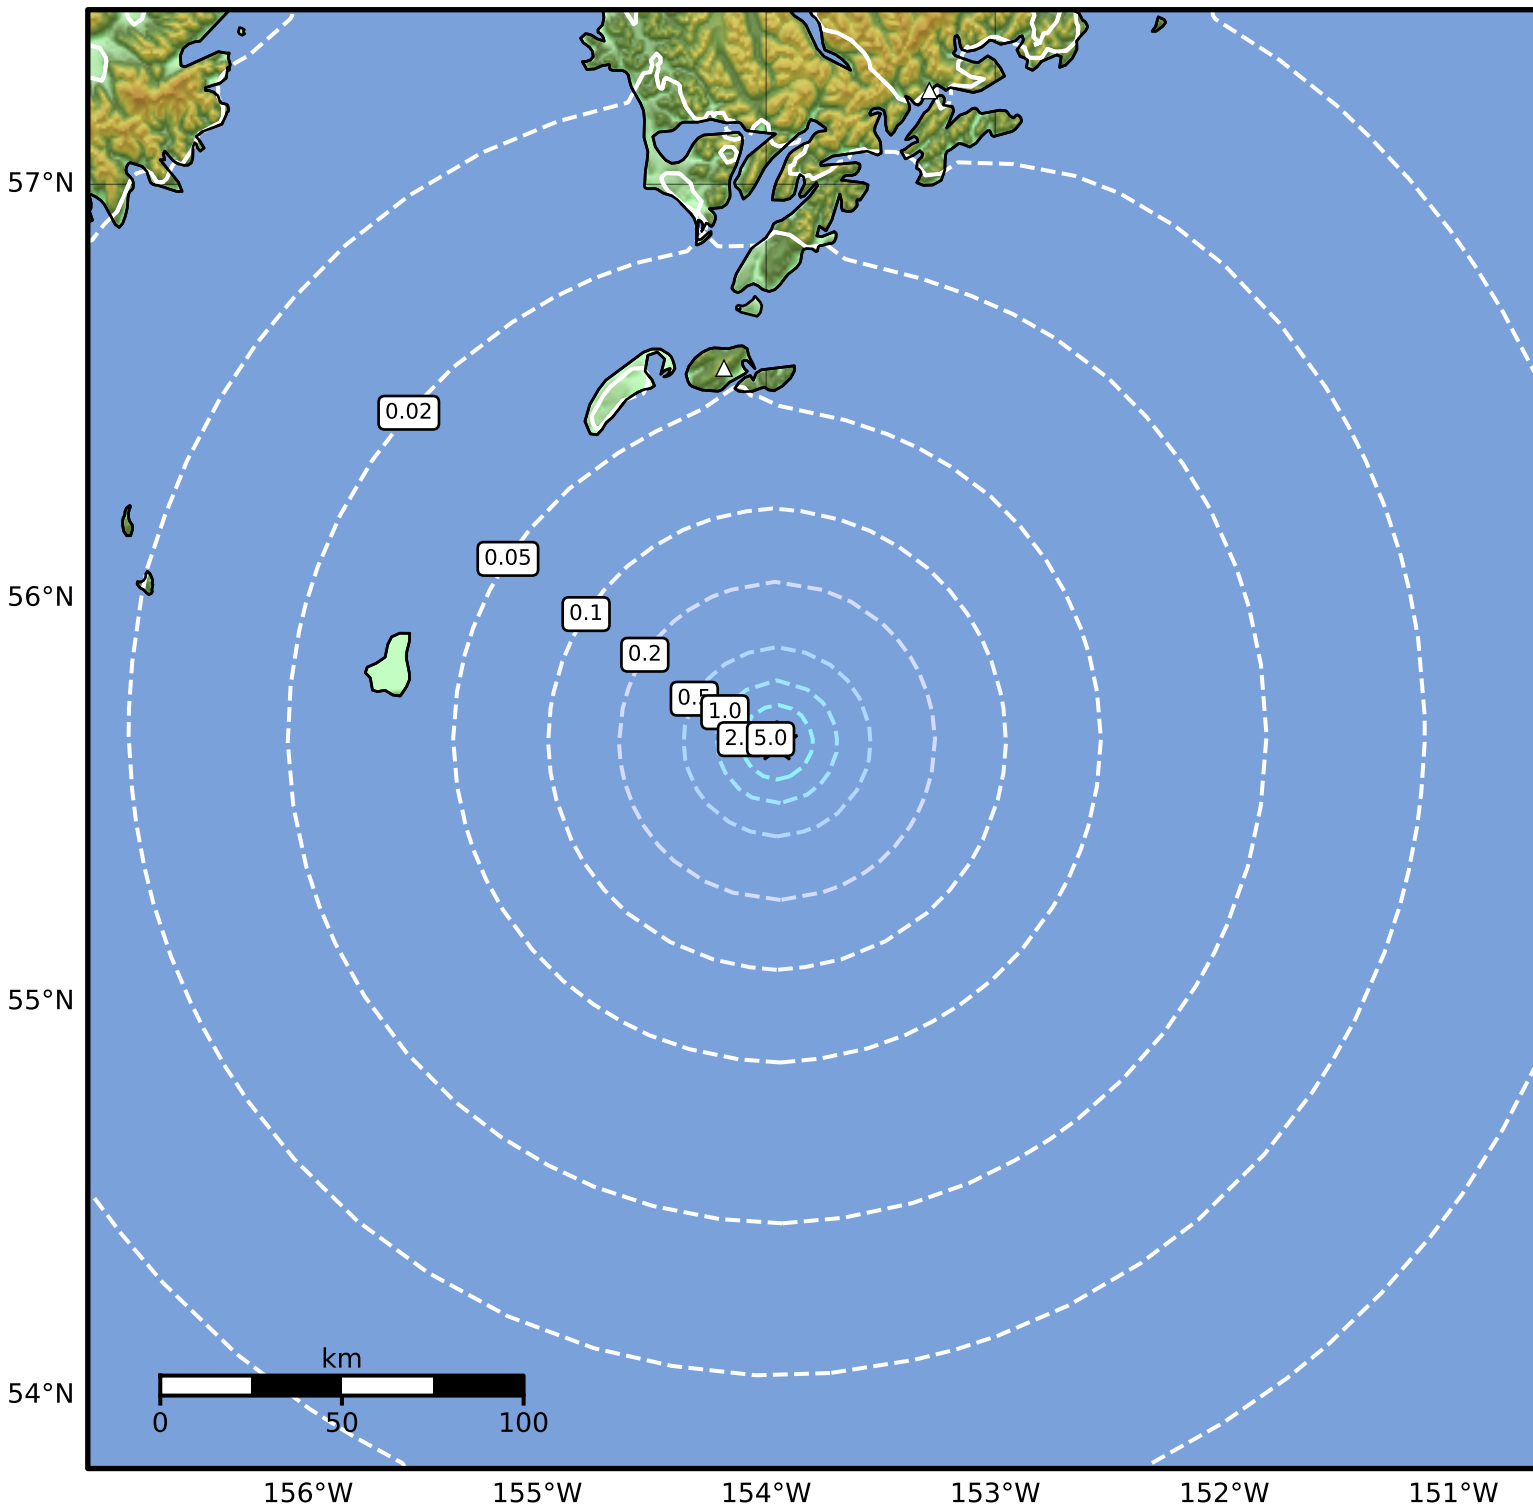

0.3 Second Peak Spectral Acceleration Map Alaska Earthquake Center
 ShakeMap: 145 km (90 miles) S of Akhiok
 Aug 10, 2024 07:23:52 UTC M3.8 N55.65 W153.95 Depth: 4.7km ID:ak024a8x5gr0

SA(0.3) (%g)	0.1	0.2	0.5	1	2	5	10	20	50	100	200
---------------------	------------	------------	------------	----------	----------	----------	-----------	-----------	-----------	------------	------------

Scale based on Worden et al. (2012)

Version 2: Processed 2024-08-10T07:39:19Z

△ Seismic Instrument ○ Reported Intensity

★ Epicenter