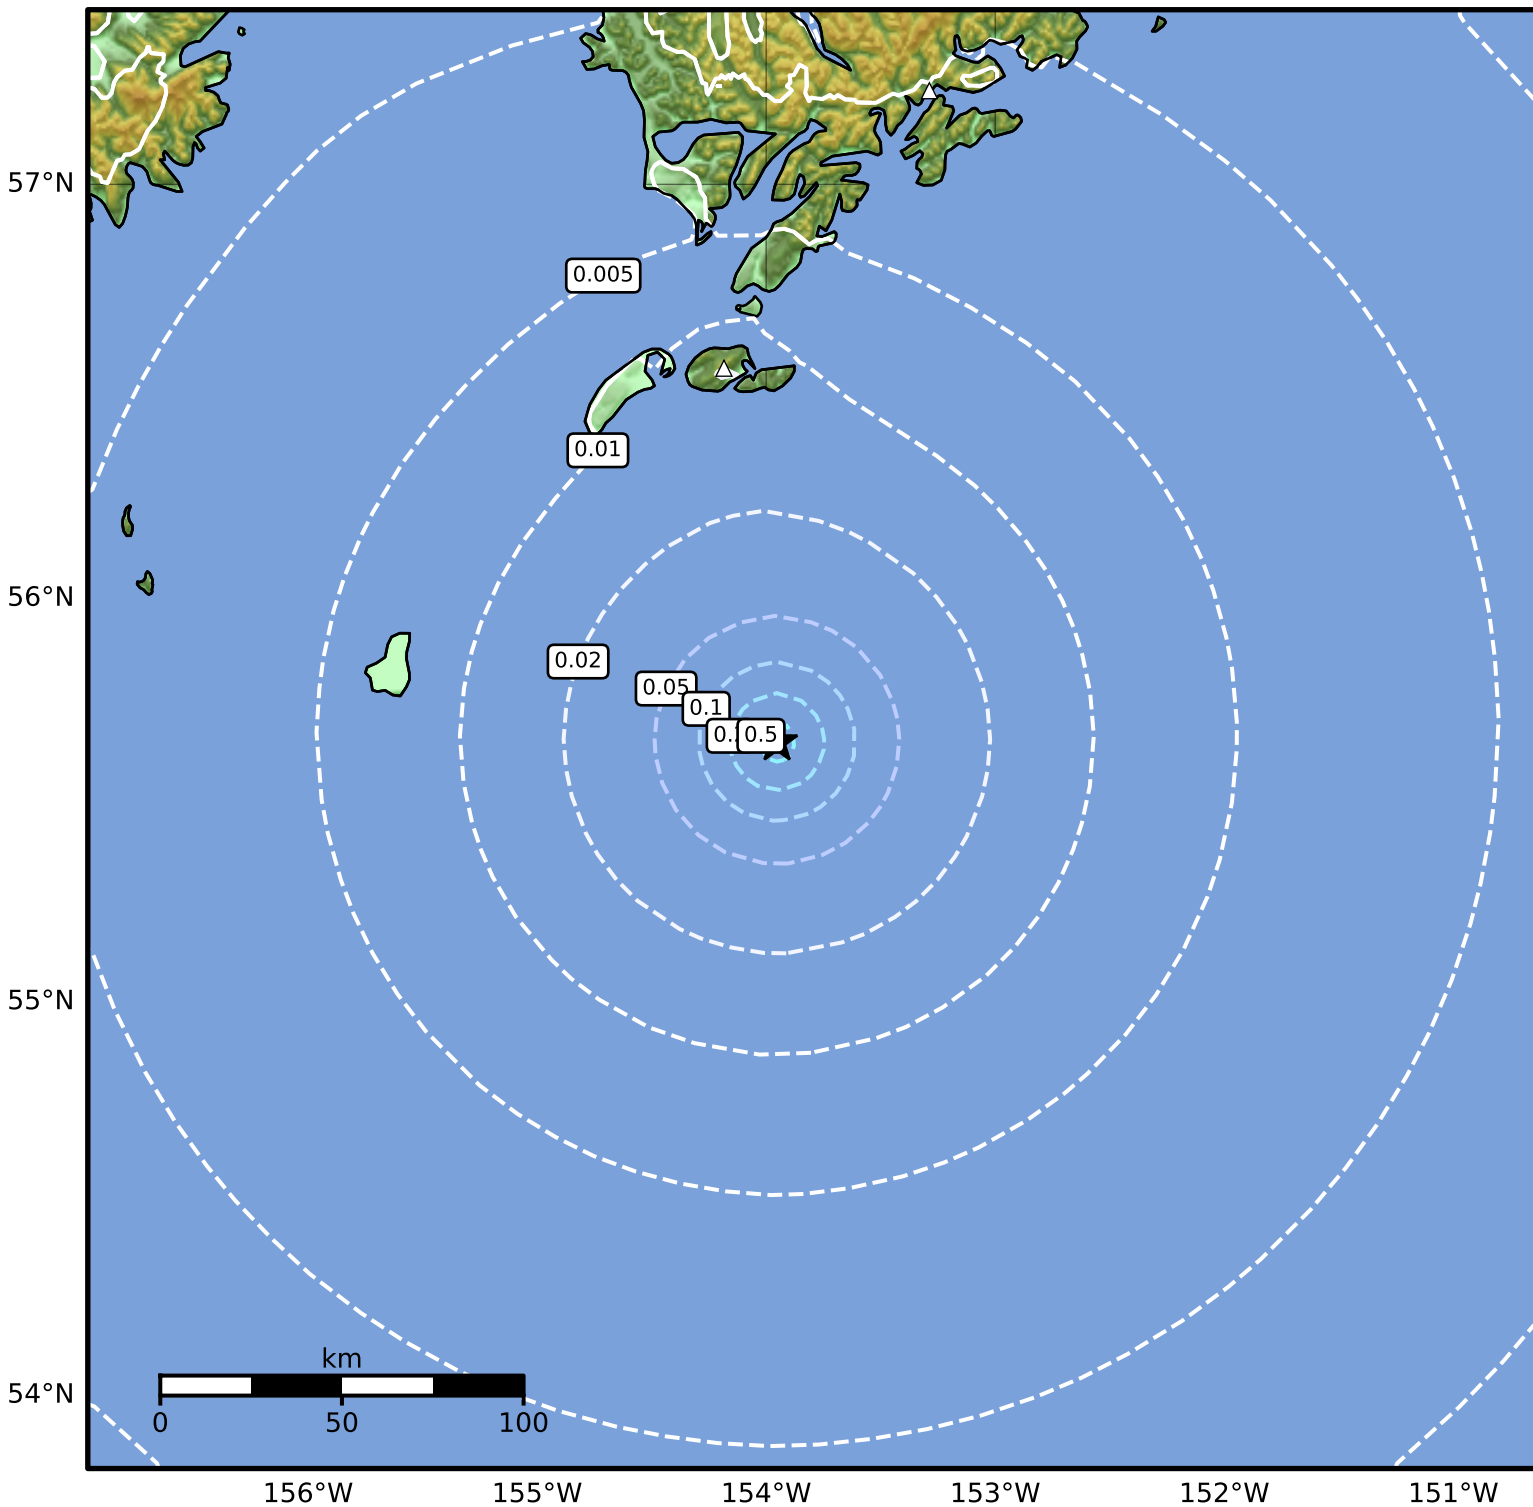

1.0 Second Peak Spectral Acceleration Map Alaska Earthquake Center
ShakeMap: 145 km (90 miles) S of Akhiok
Aug 10, 2024 07:23:52 UTC M3.8 N55.65 W153.95 Depth: 4.7km ID:ak024a8x5gr0

SA(1.0) (%g)	0.1	0.2	0.5	1	2	5	10	20	50	100	200
--------------	-----	-----	-----	---	---	---	----	----	----	-----	-----

Scale based on Worden et al. (2012)

Version 2: Processed 2024-08-10T07:39:19Z

△ Seismic Instrument ○ Reported Intensity

★ Epicenter