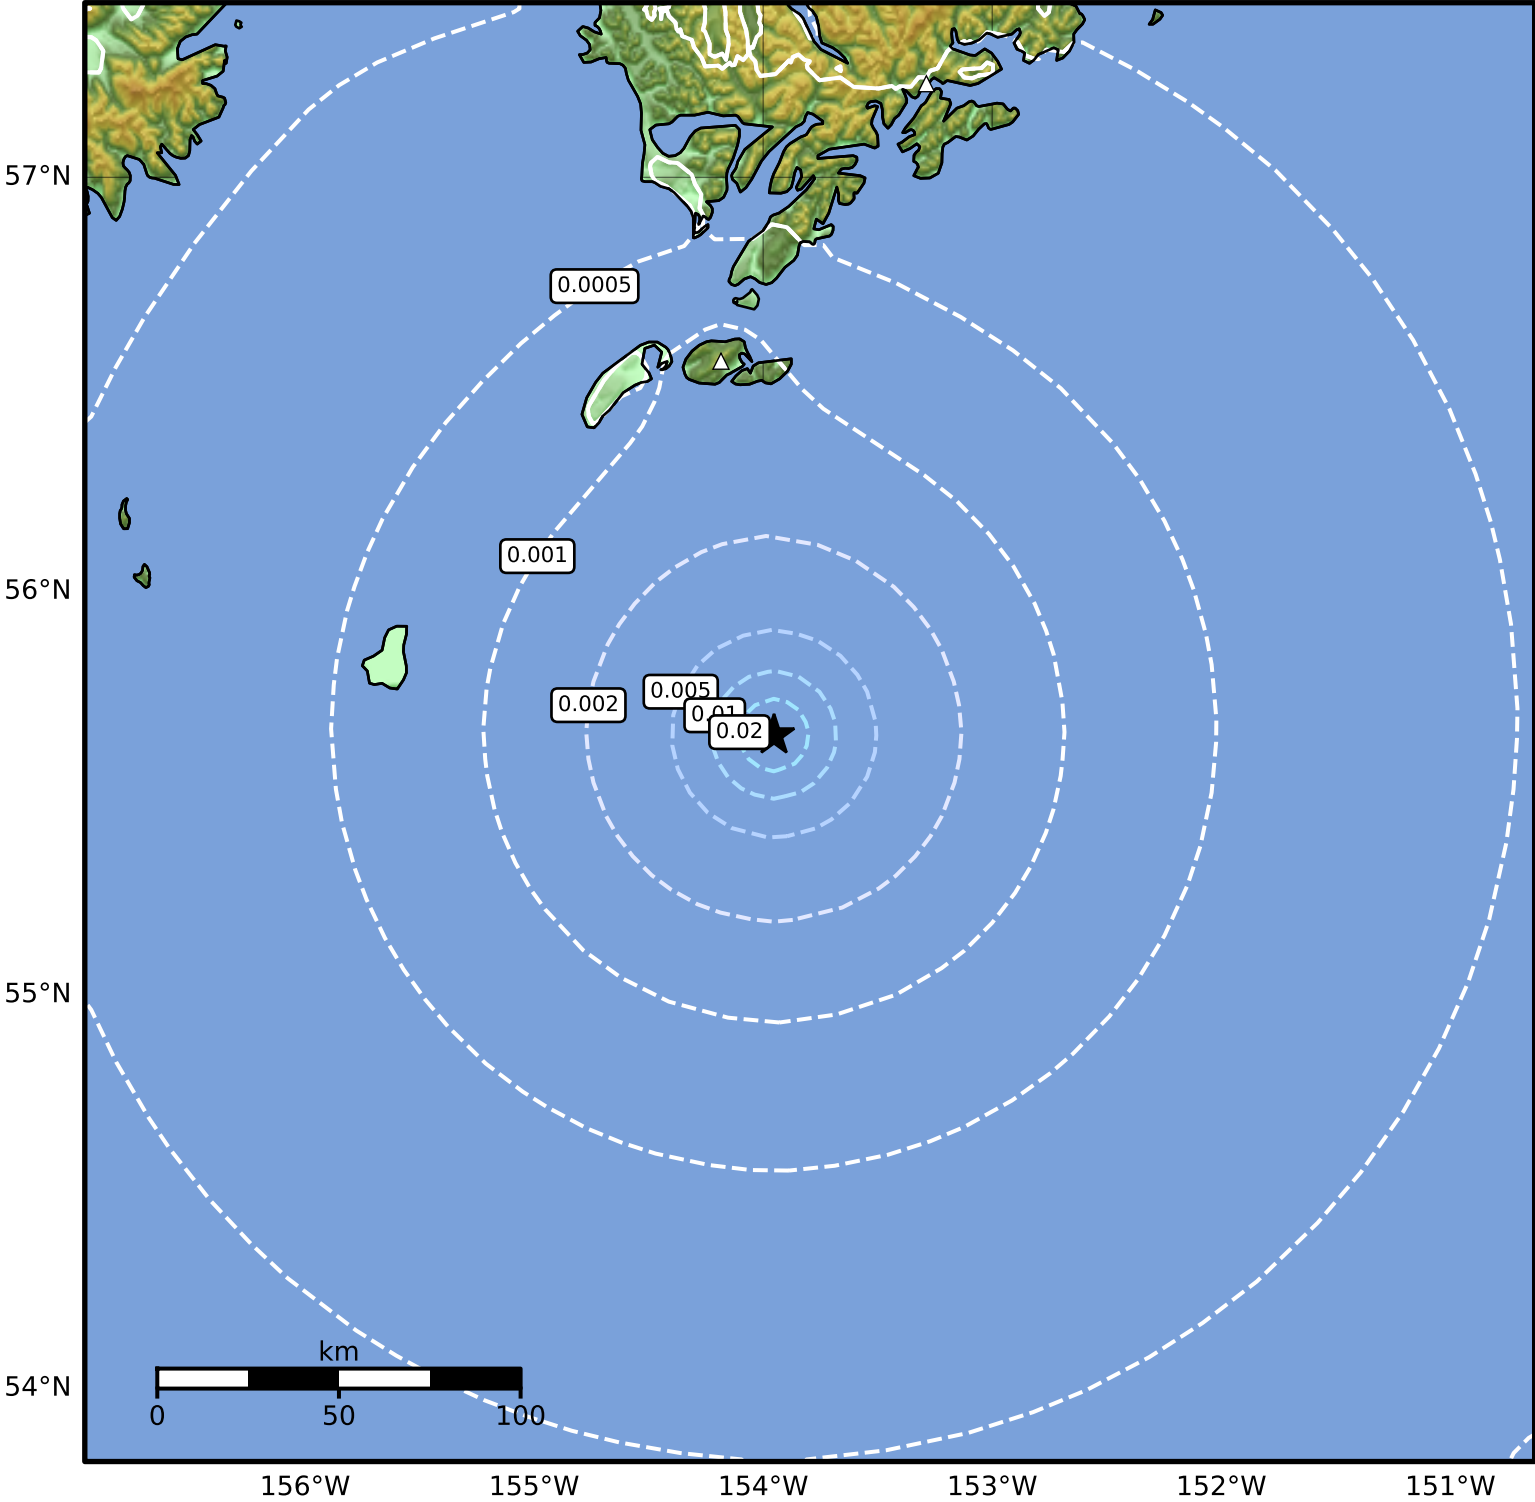

3.0 Second Peak Spectral Acceleration Map Alaska Earthquake Center  
ShakeMap: 145 km (90 miles) S of Akhiok  
Aug 10, 2024 07:23:52 UTC M3.8 N55.65 W153.95 Depth: 4.7km ID:ak024a8x5gr0

Scale based on Worden et al. (2012)

Version 2: Processed 2024-08-10T07:39:19Z

△ Seismic Instrument ○ Reported Intensity

★ Epicenter