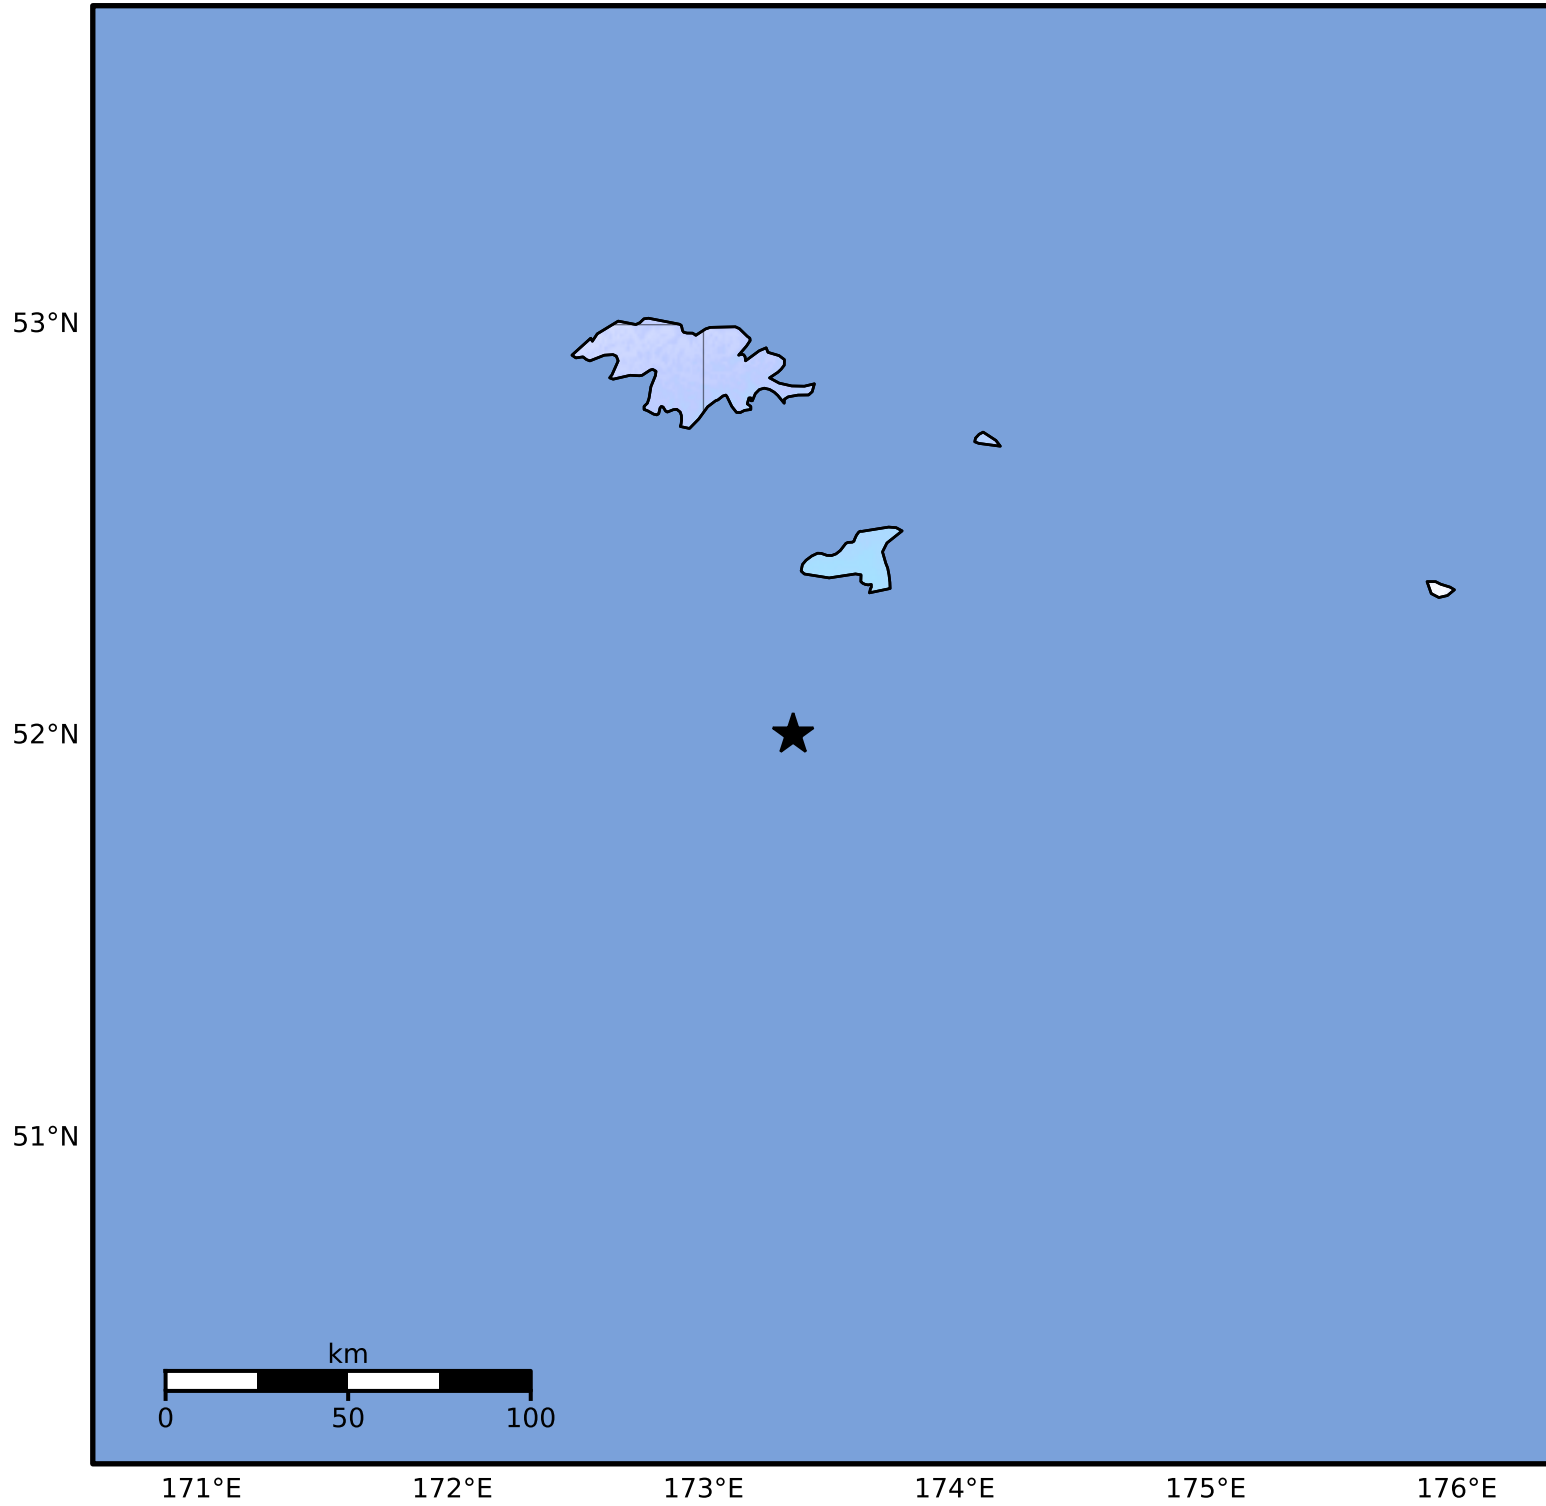

Macroseismic Intensity Map Alaska Earthquake Center
 ShakeMap: 94 km (58 miles) SSW of Shemya
 Aug 12, 2024 18:39:44 UTC M3.6 N52.00 E173.36 Depth: 55.5km ID:ak024acevirm

SHAKING	Not felt	Weak	Light	Moderate	Strong	Very strong	Severe	Violent	Extreme
DAMAGE	None	None	None	Very light	Light	Moderate	Moderate/heavy	Heavy	Very heavy
PGA(%g)	<0.0464	0.297	2.76	6.2	11.5	21.5	40.1	74.7	>139
PGV(cm/s)	<0.0215	0.135	1.41	4.65	9.64	20	41.4	85.8	>178
INTENSITY	I	II-III	IV	V	VI	VII	VIII	IX	X+

Scale based on Worden et al. (2012)

Version 1: Processed 2024-08-12T19:05:07Z

△ Seismic Instrument ○ Reported Intensity

★ Epicenter