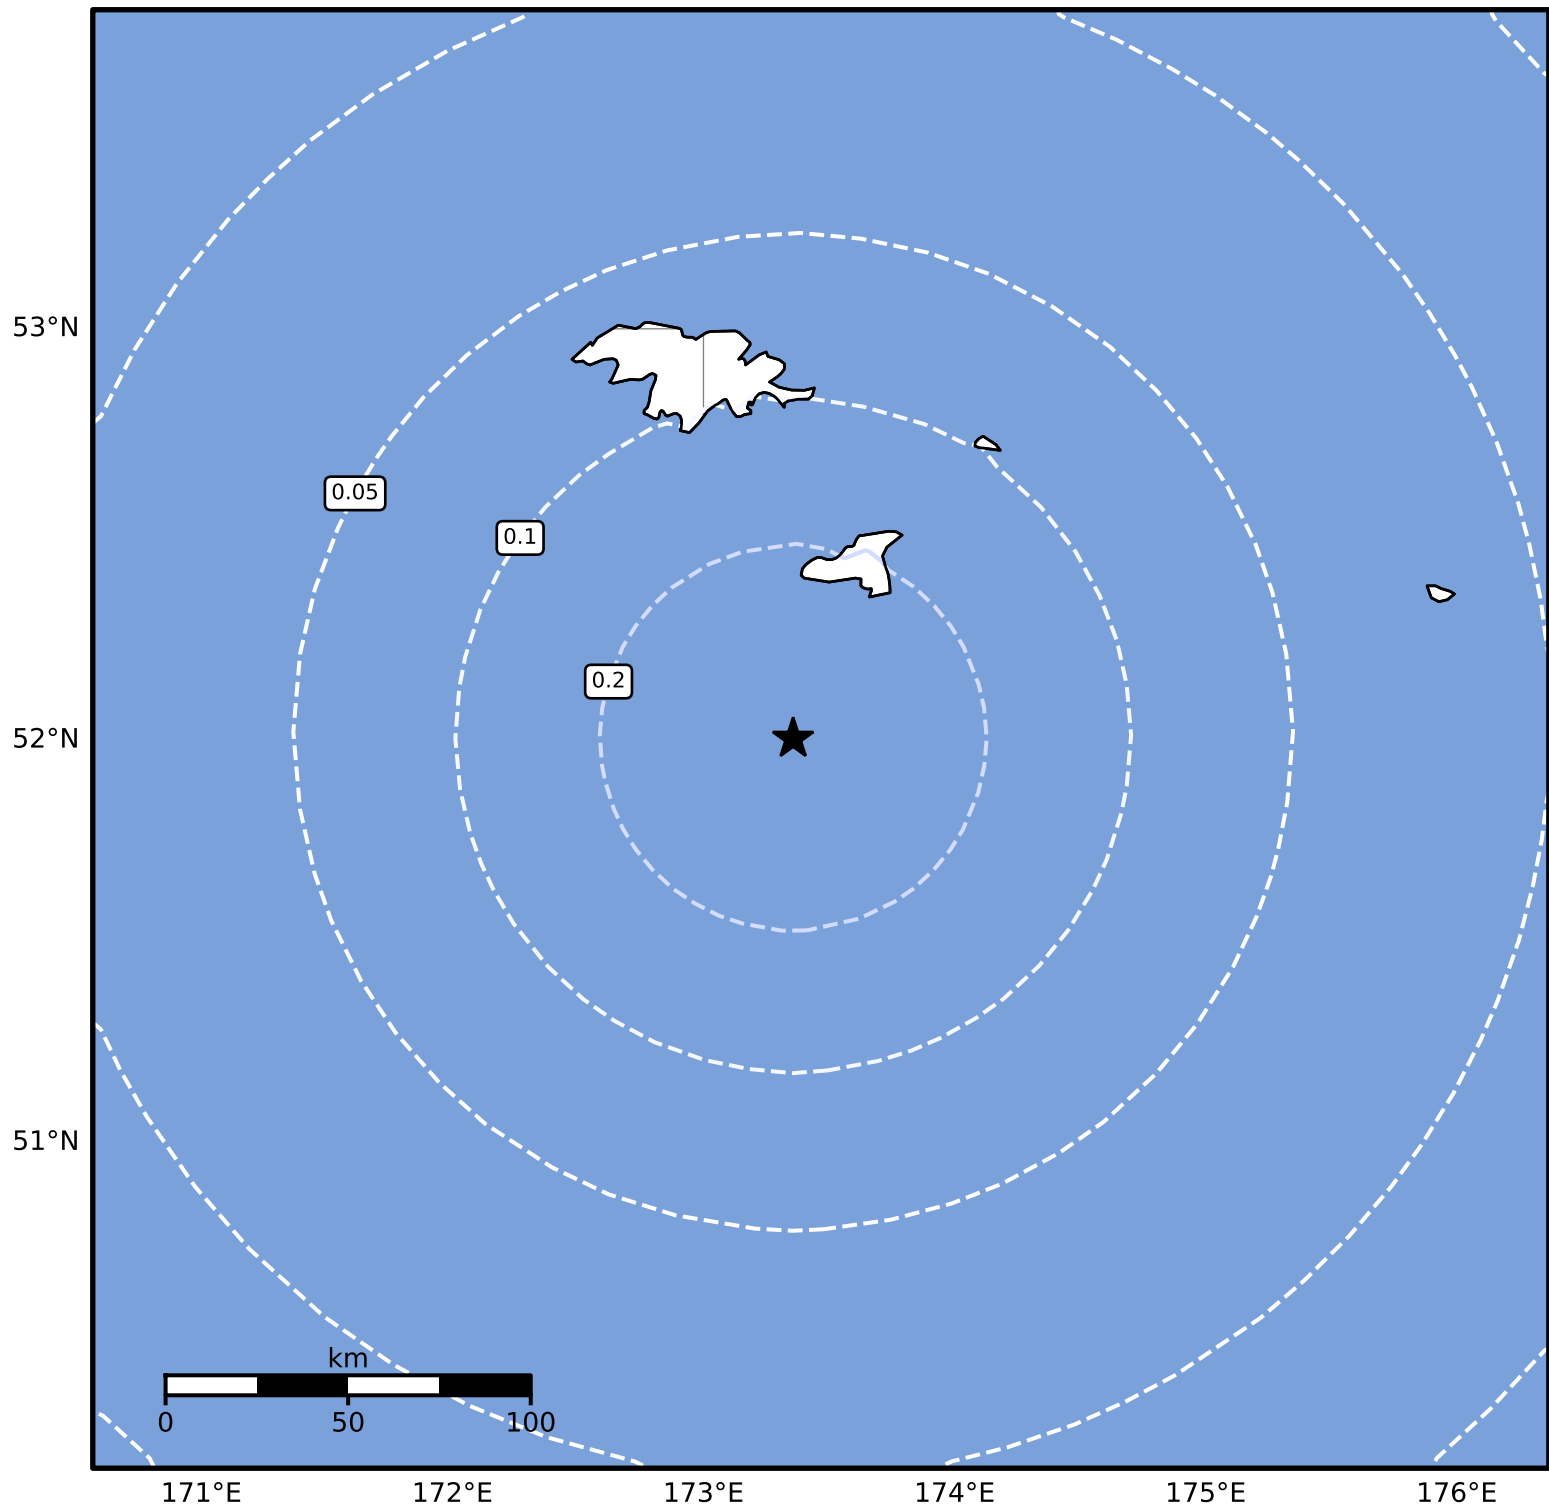

0.3 Second Peak Spectral Acceleration Map Alaska Earthquake Center
ShakeMap: 94 km (58 miles) SSW of Shemya
Aug 12, 2024 18:39:44 UTC M3.6 N52.00 E173.36 Depth: 55.5km ID:ak024acevirm

SA(0.3) (%g)	0.1	0.2	0.5	1	2	5	10	20	50	100	200
--------------	-----	-----	-----	---	---	---	----	----	----	-----	-----

Scale based on Worden et al. (2012)

Version 1: Processed 2024-08-12T19:05:07Z

△ Seismic Instrument ○ Reported Intensity

★ Epicenter