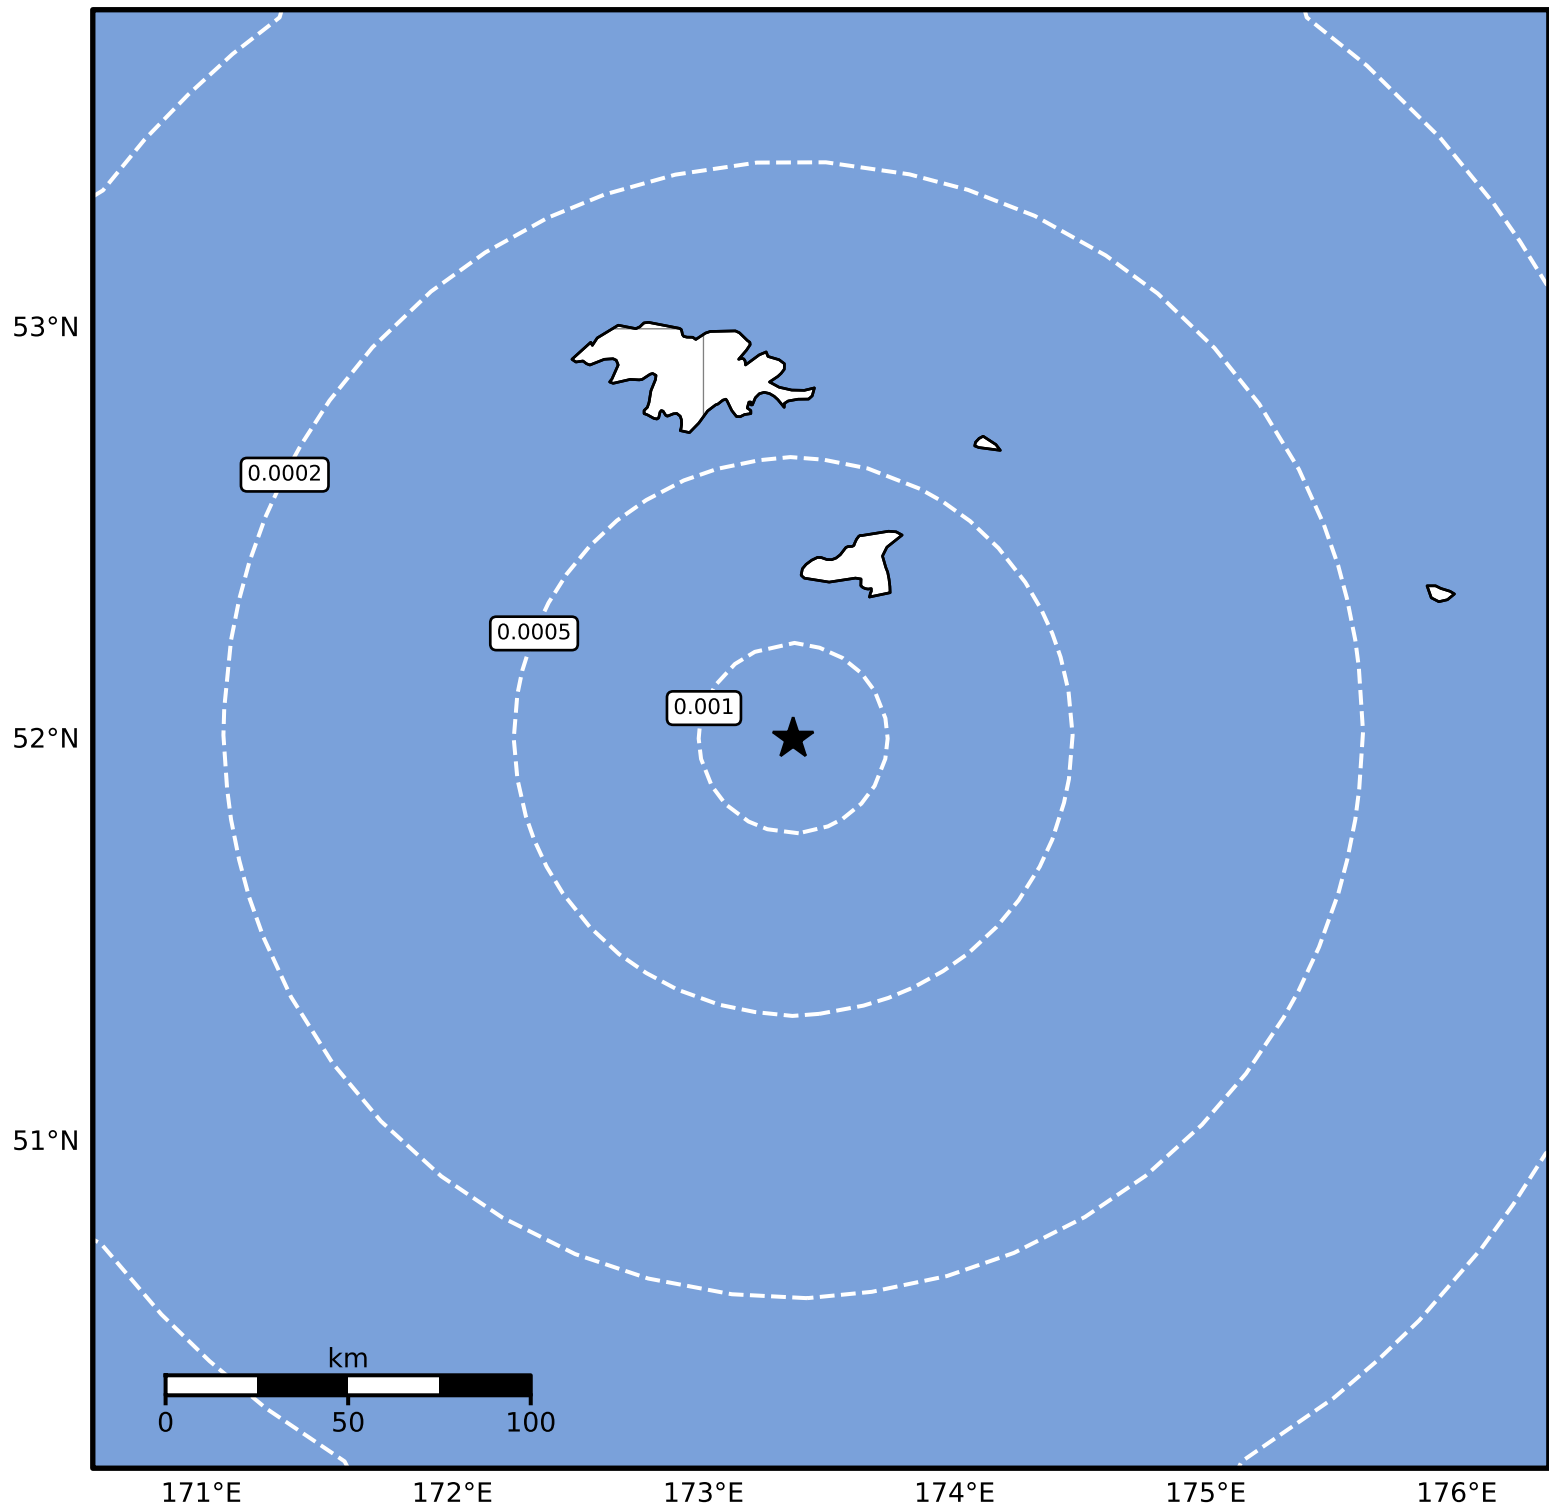

3.0 Second Peak Spectral Acceleration Map Alaska Earthquake Center
ShakeMap: 94 km (58 miles) SSW of Shemya
Aug 12, 2024 18:39:44 UTC M3.6 N52.00 E173.36 Depth: 55.5km ID:ak024acevirm

Scale based on Worden et al. (2012)

Version 1: Processed 2024-08-12T19:05:07Z

△ Seismic Instrument ○ Reported Intensity

★ Epicenter