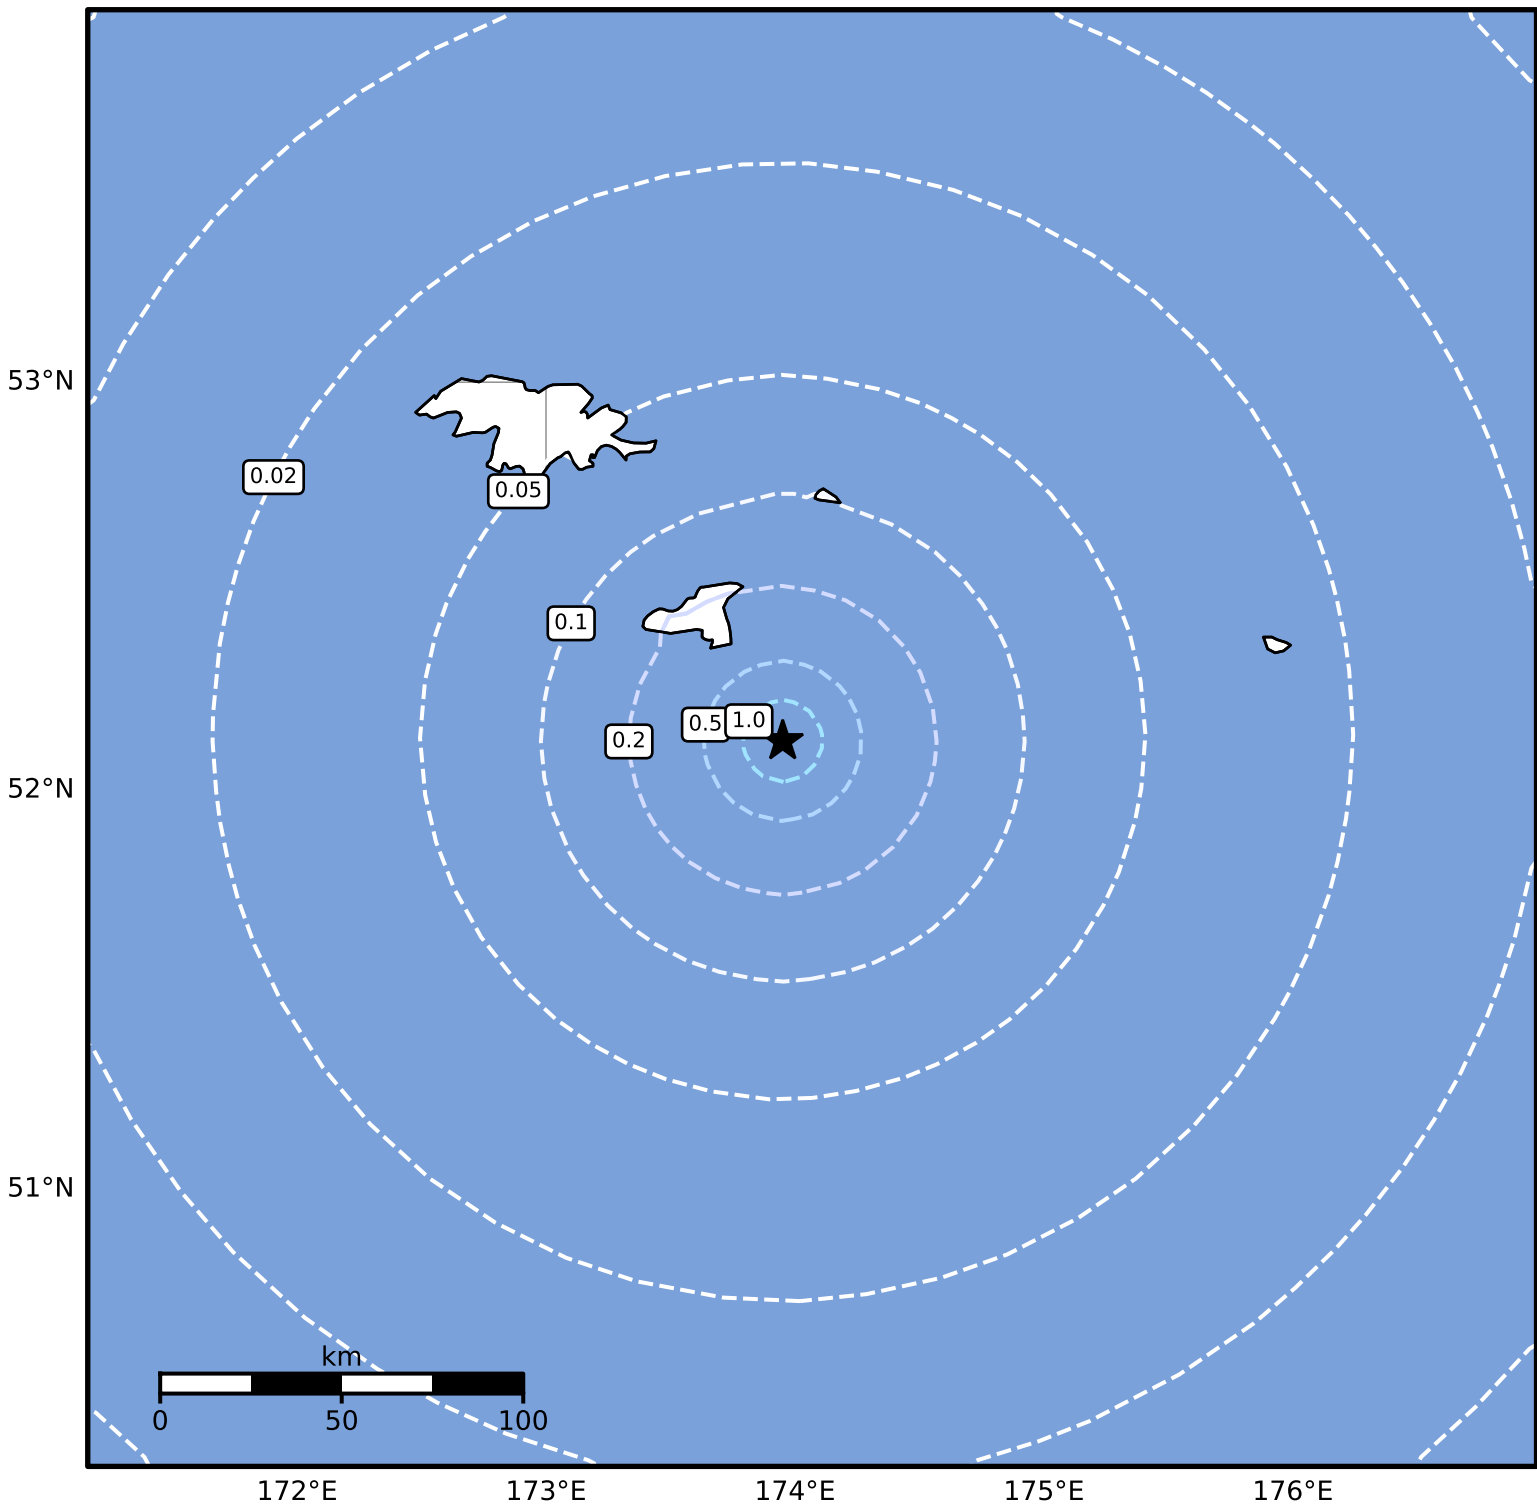

0.3 Second Peak Spectral Acceleration Map Alaska Earthquake Center
 ShakeMap: 66 km (41 miles) S of Shemya
 Aug 12, 2024 19:55:37 UTC M3.8 N52.12 E173.95 Depth: 11.6km ID:ak024acfkczl

SA(0.3) (%g)	0.1	0.2	0.5	1	2	5	10	20	50	100	200
---------------------	------------	------------	------------	----------	----------	----------	-----------	-----------	-----------	------------	------------

Scale based on Worden et al. (2012)

Version 2: Processed 2024-08-12T21:38:57Z

△ Seismic Instrument ○ Reported Intensity

★ Epicenter