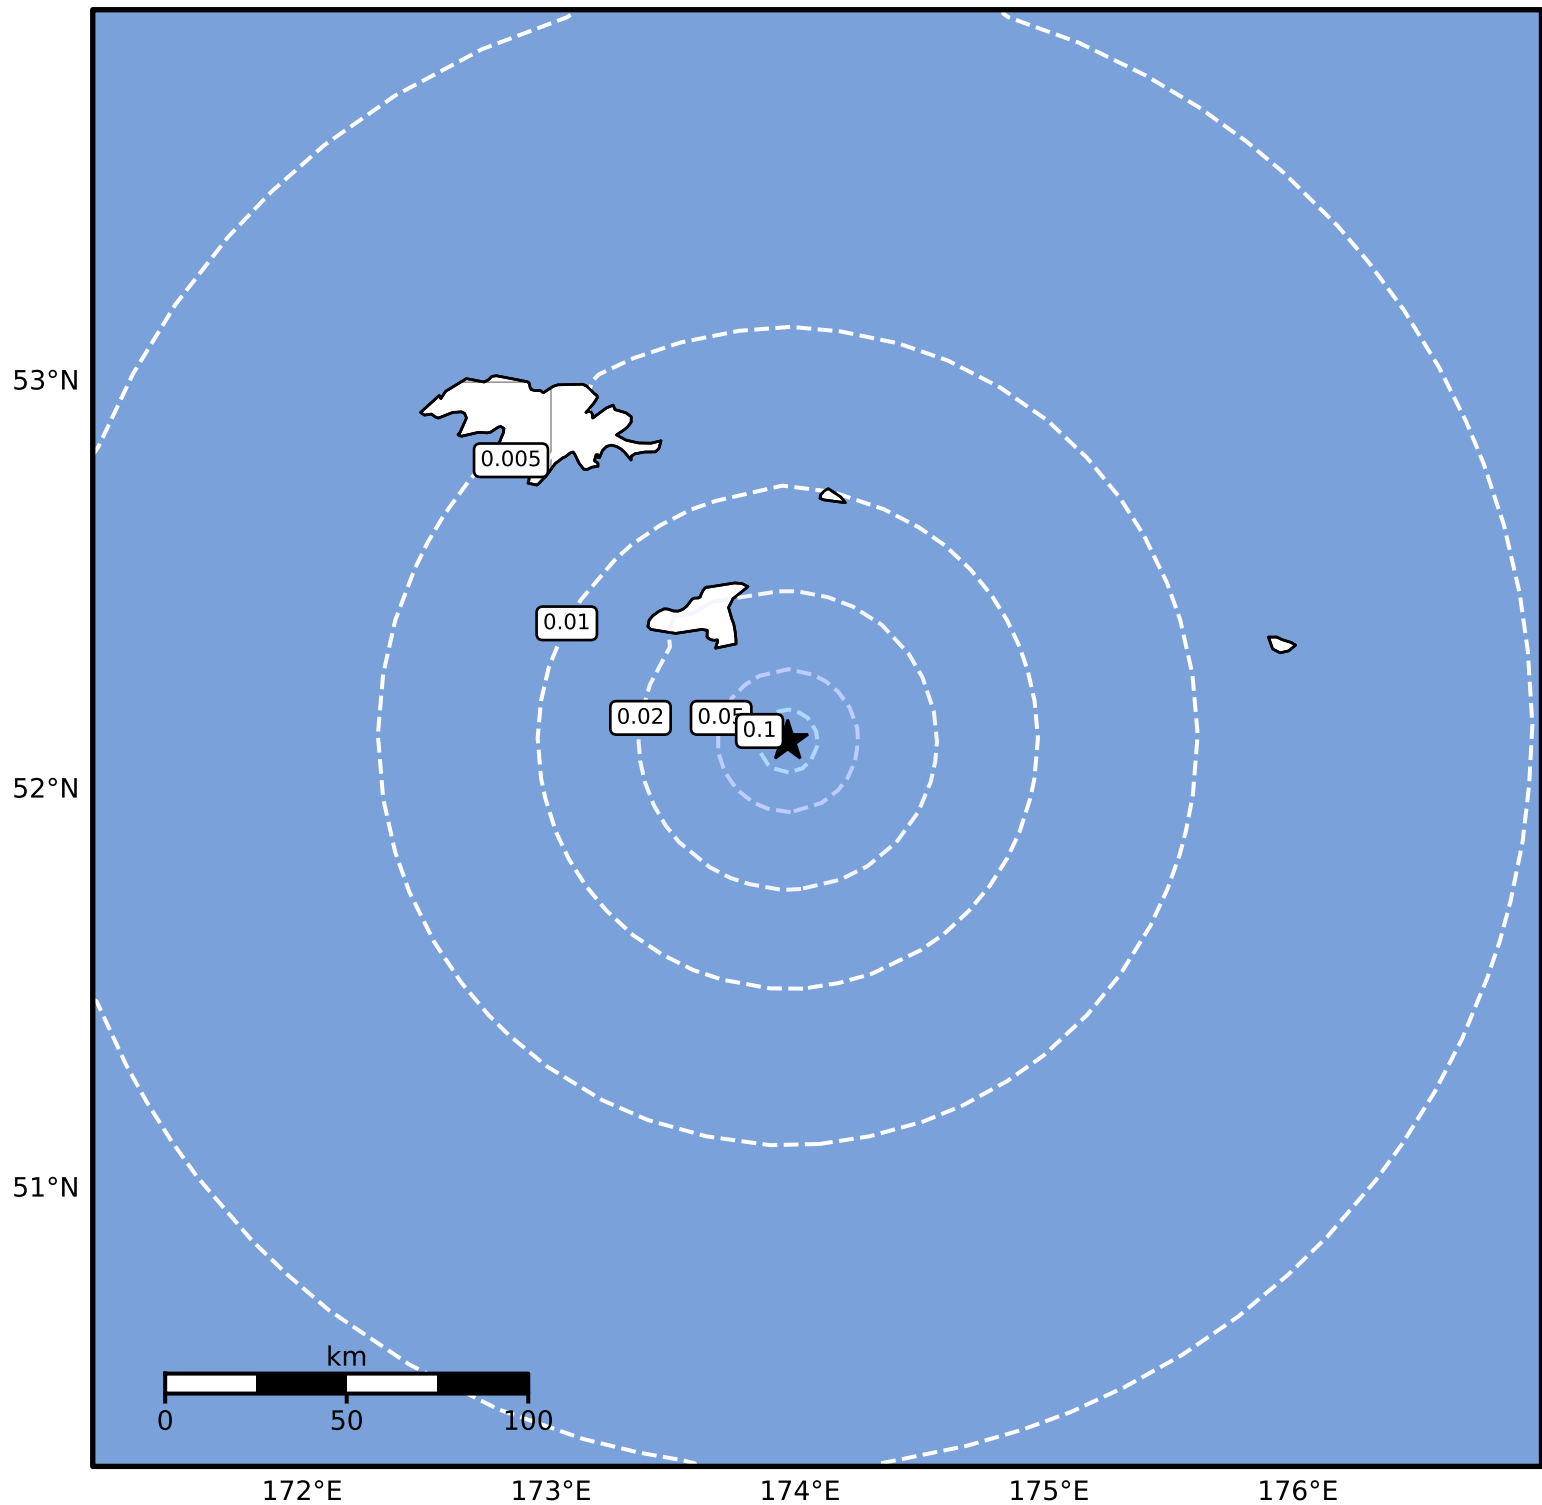

1.0 Second Peak Spectral Acceleration Map Alaska Earthquake Center
 ShakeMap: 66 km (41 miles) S of Shemya
 Aug 12, 2024 19:55:37 UTC M3.8 N52.12 E173.95 Depth: 11.6km ID:ak024acfkczl

Scale based on Worden et al. (2012)

Version 2: Processed 2024-08-12T21:38:57Z

△ Seismic Instrument ○ Reported Intensity

★ Epicenter