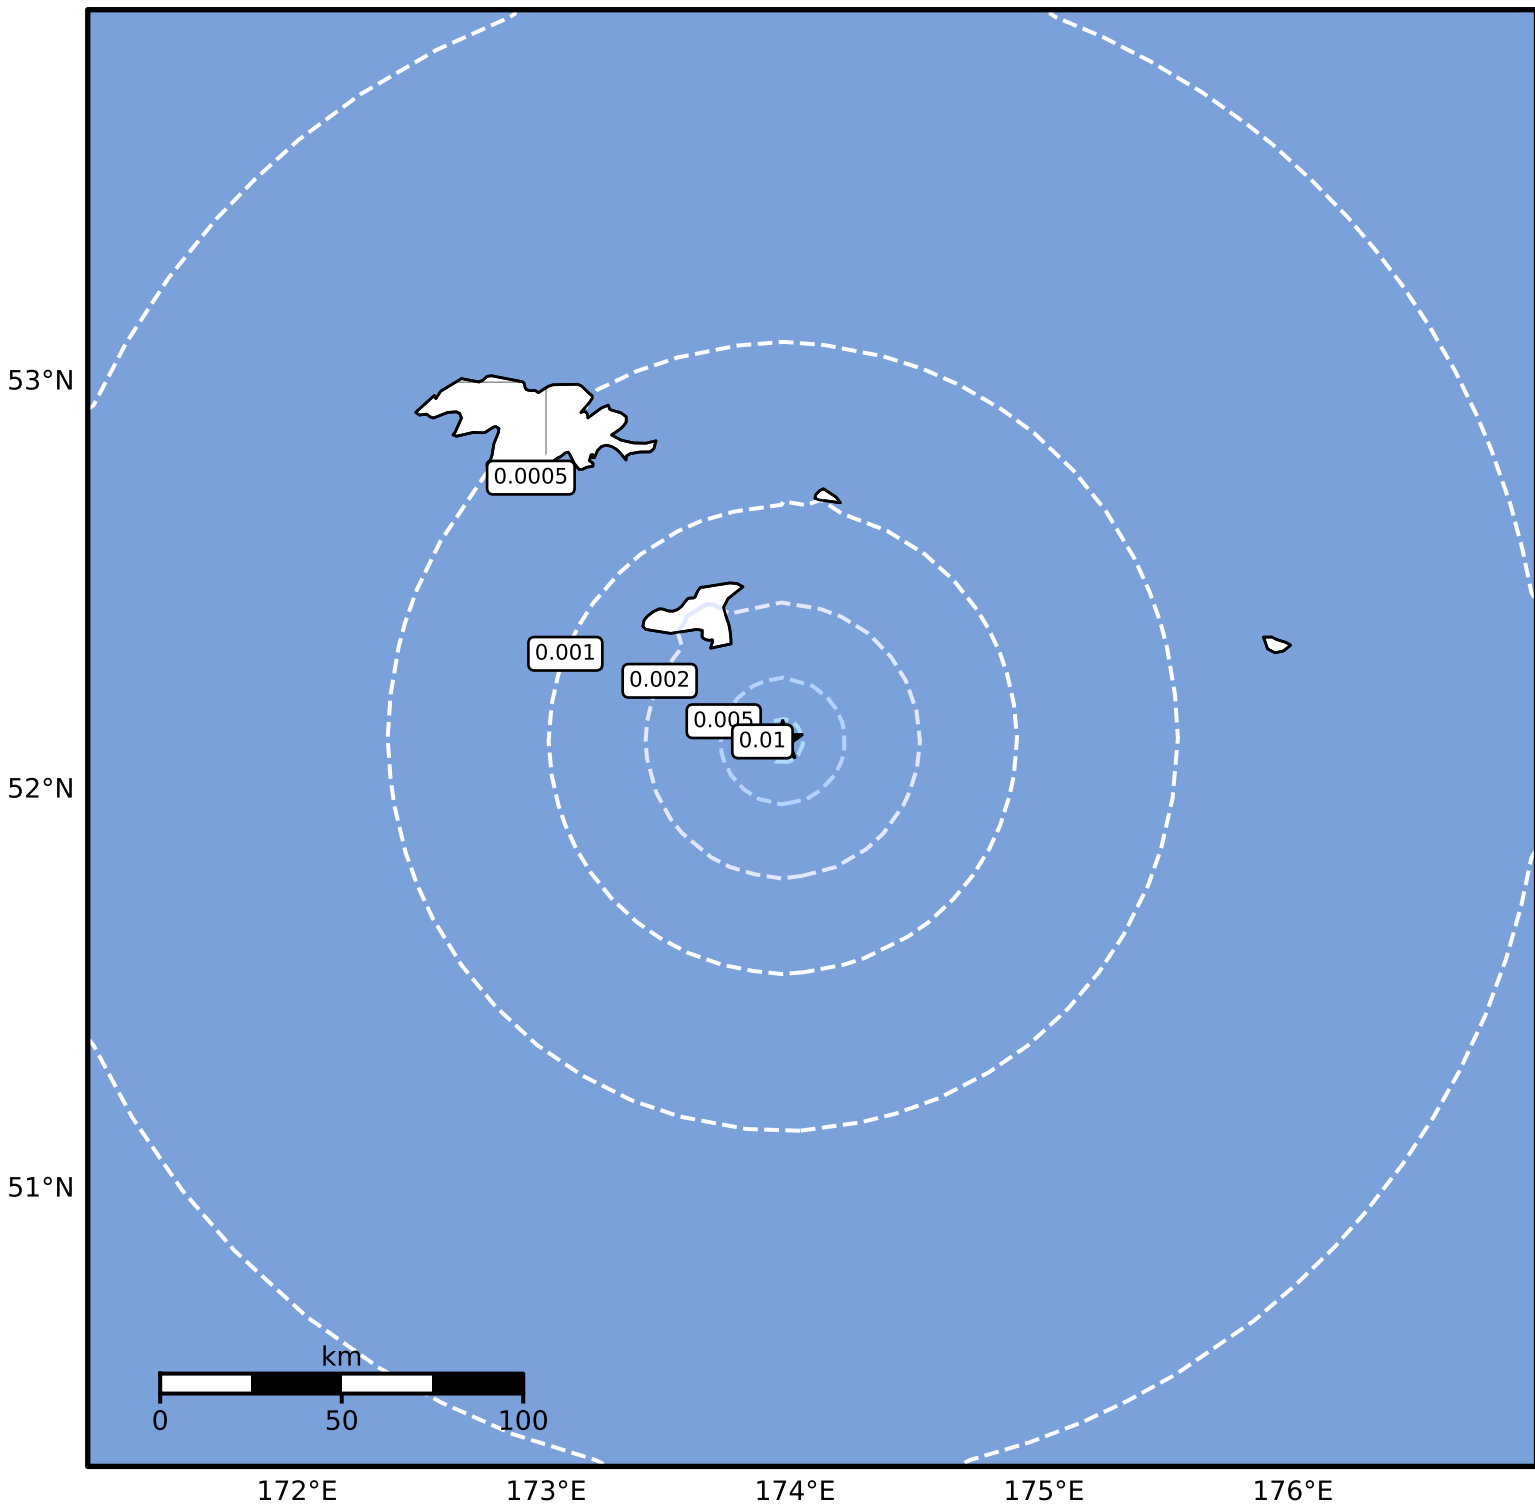

3.0 Second Peak Spectral Acceleration Map Alaska Earthquake Center
ShakeMap: 66 km (41 miles) S of Shemya
Aug 12, 2024 19:55:37 UTC M3.8 N52.12 E173.95 Depth: 11.6km ID:ak024acfkczl

Scale based on Worden et al. (2012)

Version 2: Processed 2024-08-12T21:38:57Z

△ Seismic Instrument ○ Reported Intensity

★ Epicenter