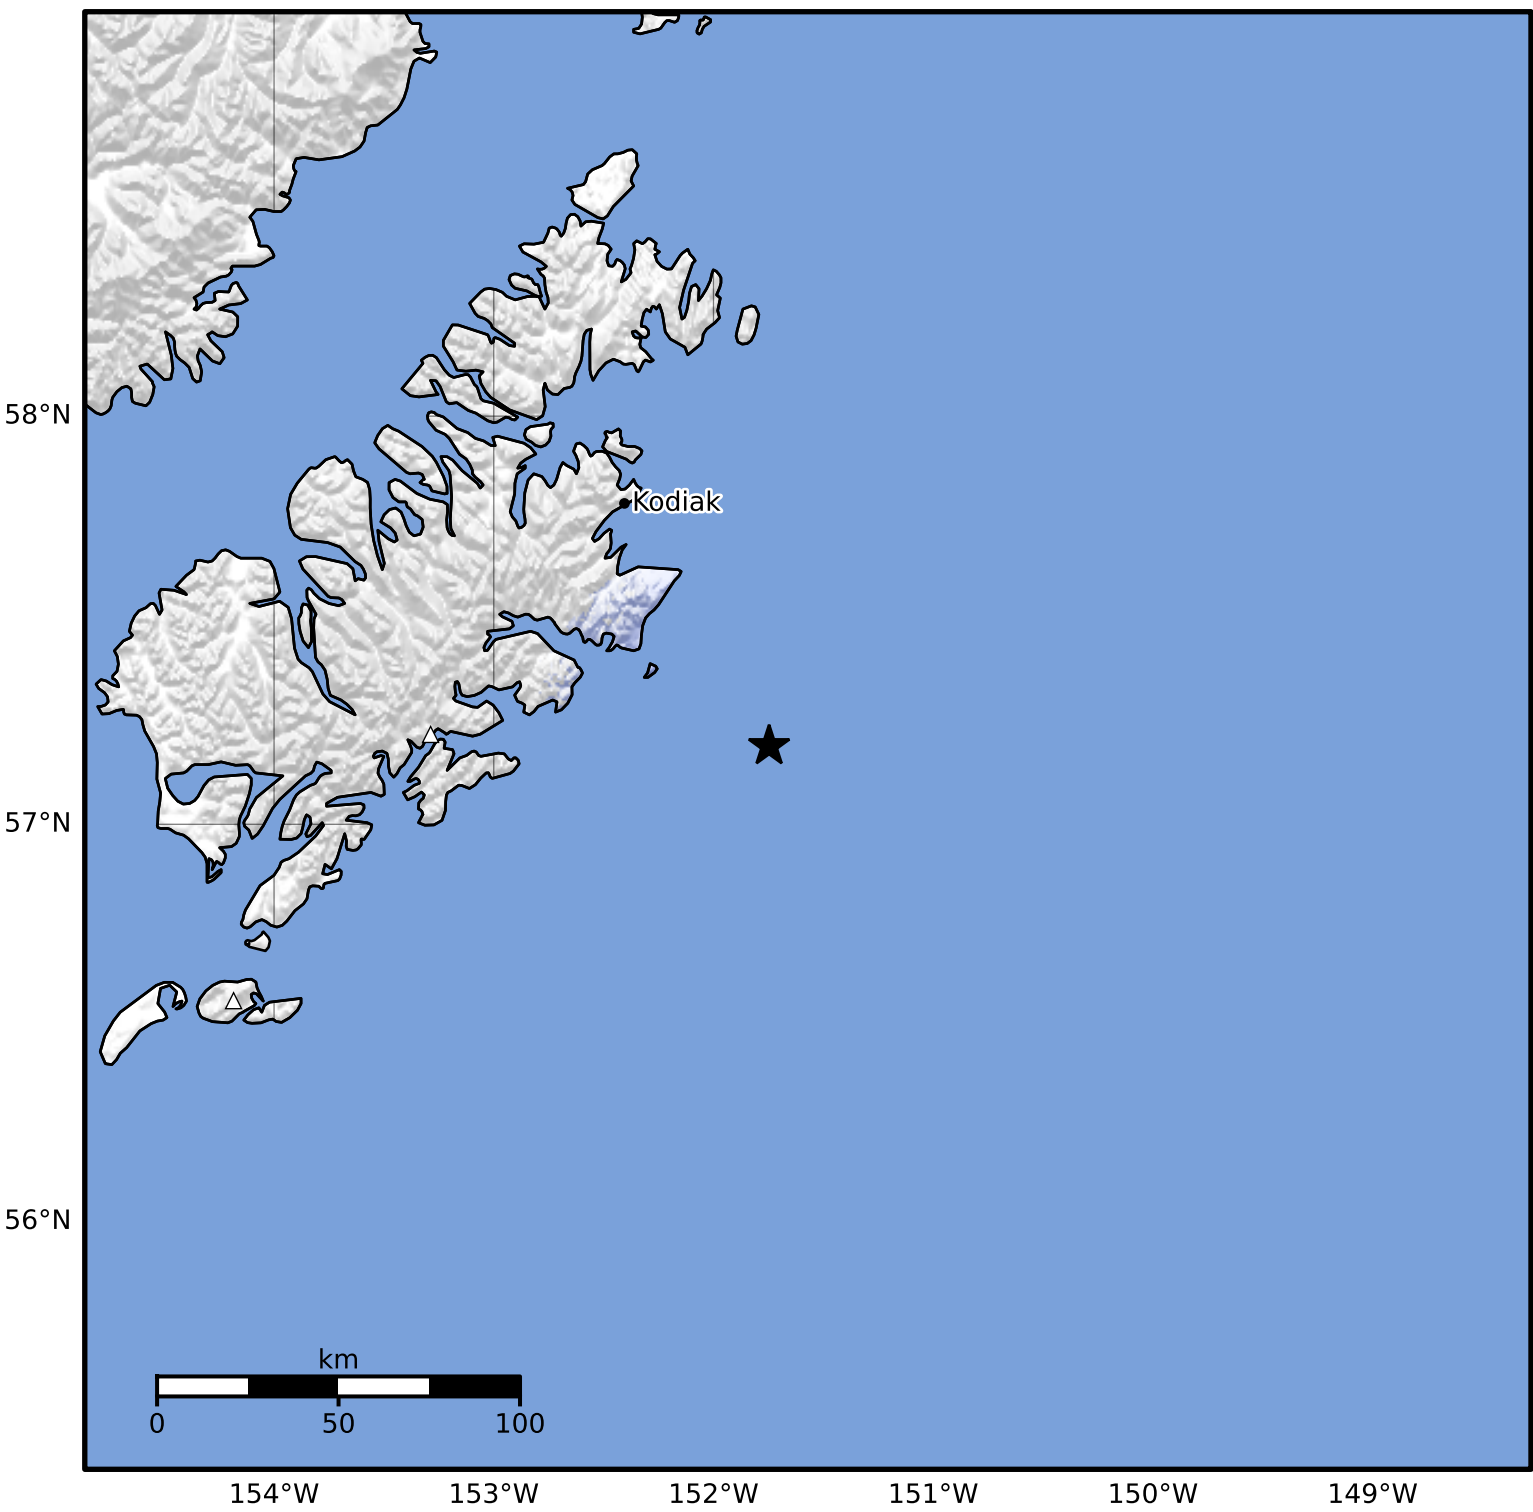

Macroseismic Intensity Map Alaska Earthquake Center
 ShakeMap: 77 km (48 miles) SSE of Kodiak
 Aug 13, 2024 06:33:15 UTC M3.6 N57.19 W151.75 Depth: 11.1km ID:ak024adv84m3

SHAKING	Not felt	Weak	Light	Moderate	Strong	Very strong	Severe	Violent	Extreme
DAMAGE	None	None	None	Very light	Light	Moderate	Moderate/heavy	Heavy	Very heavy
PGA(%g)	<0.0464	0.297	2.76	6.2	11.5	21.5	40.1	74.7	>139
PGV(cm/s)	<0.0215	0.135	1.41	4.65	9.64	20	41.4	85.8	>178
INTENSITY	I	II-III	IV	V	VI	VII	VIII	IX	X+

Scale based on Worden et al. (2012) Version 2: Processed 2024-08-13T15:41:09Z
 Δ Seismic Instrument ○ Reported Intensity ★ Epicenter