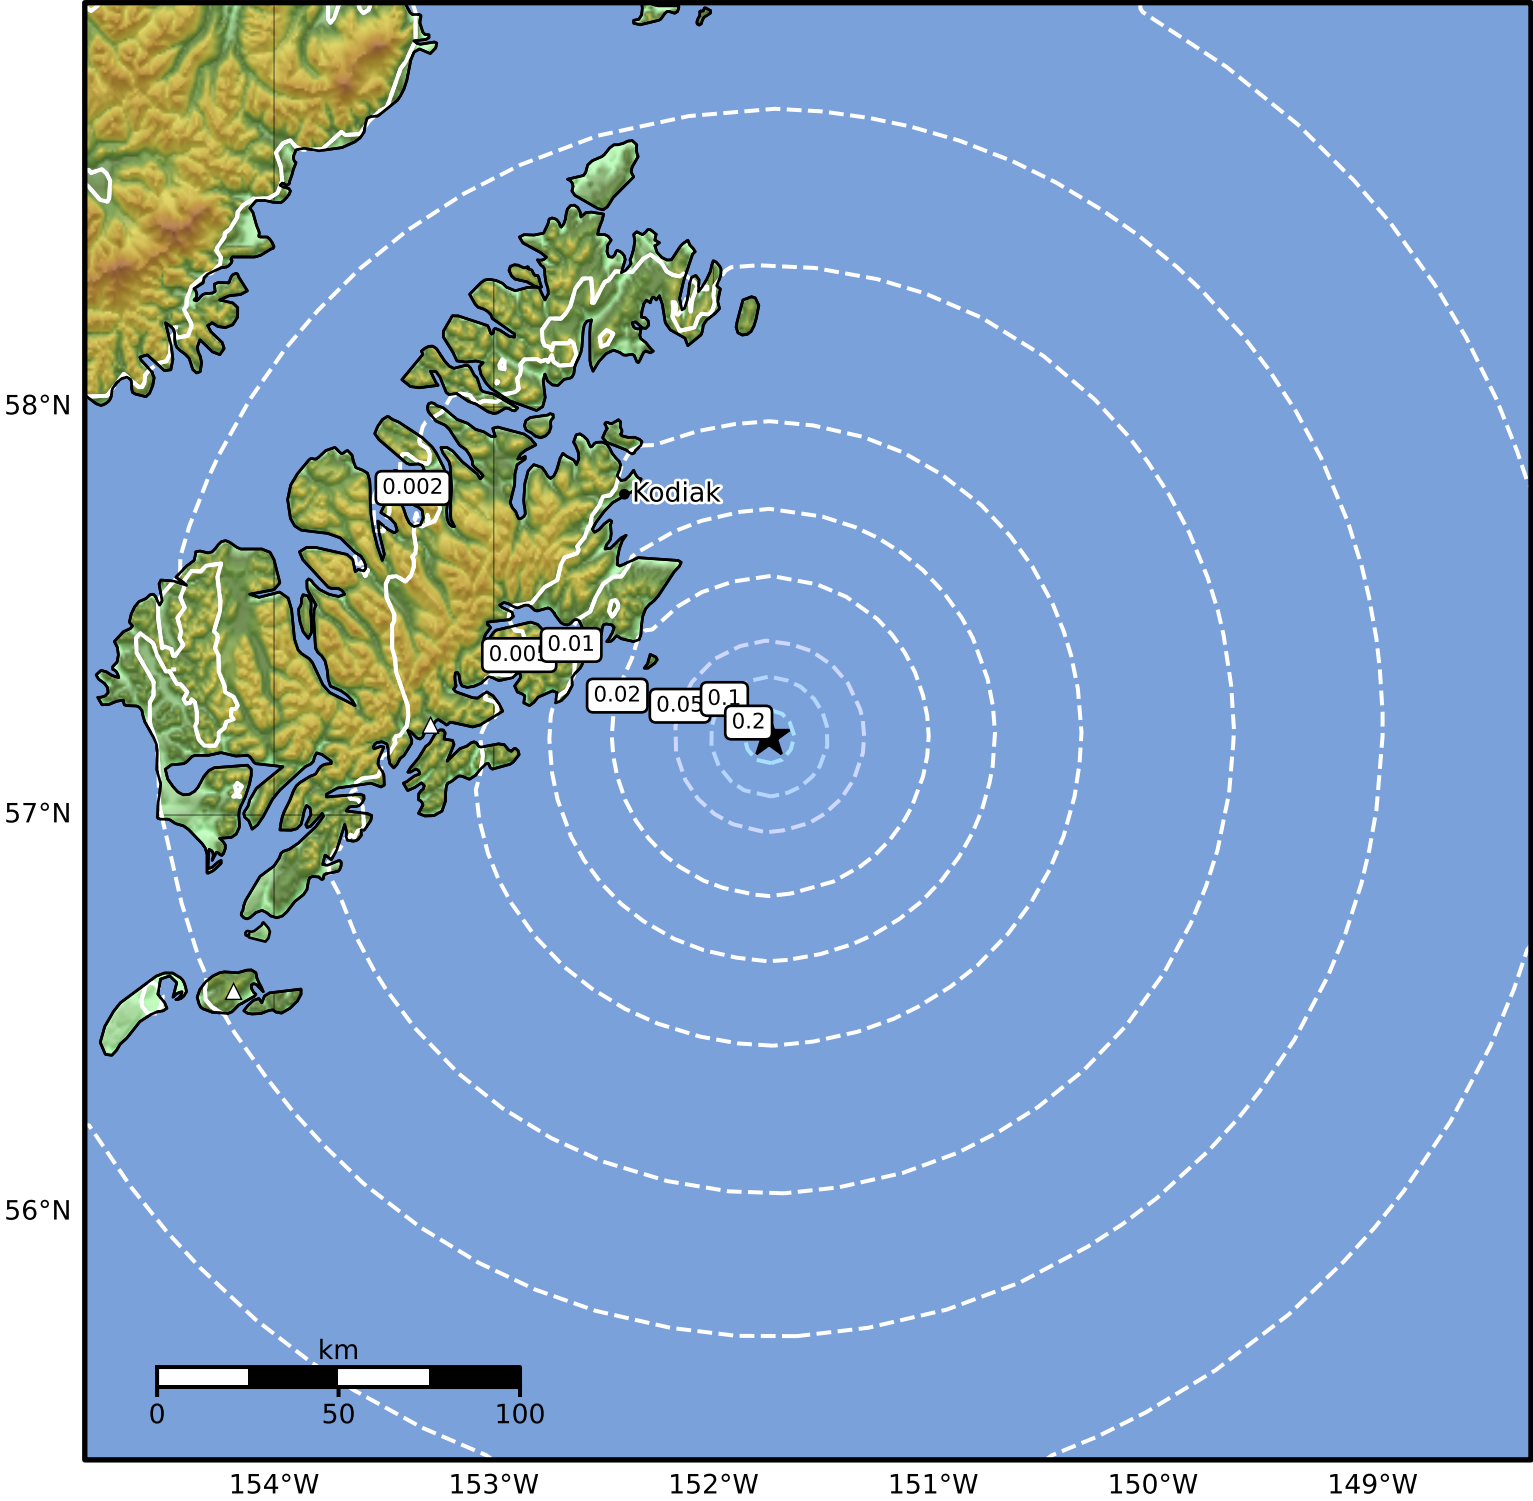

Peak Ground Velocity Map Alaska Earthquake Center  
 ShakeMap: 77 km (48 miles) SSE of Kodiak  
 Aug 13, 2024 06:33:15 UTC M3.6 N57.19 W151.75 Depth: 11.1km ID:ak024adv84m3

PGV (cm/s)	0.1	0.2	0.5	1	2	5	10	20	50	100	200
------------	-----	-----	-----	---	---	---	----	----	----	-----	-----

Scale based on Worden et al. (2012)

Version 2: Processed 2024-08-13T15:41:09Z

△ Seismic Instrument ○ Reported Intensity

★ Epicenter