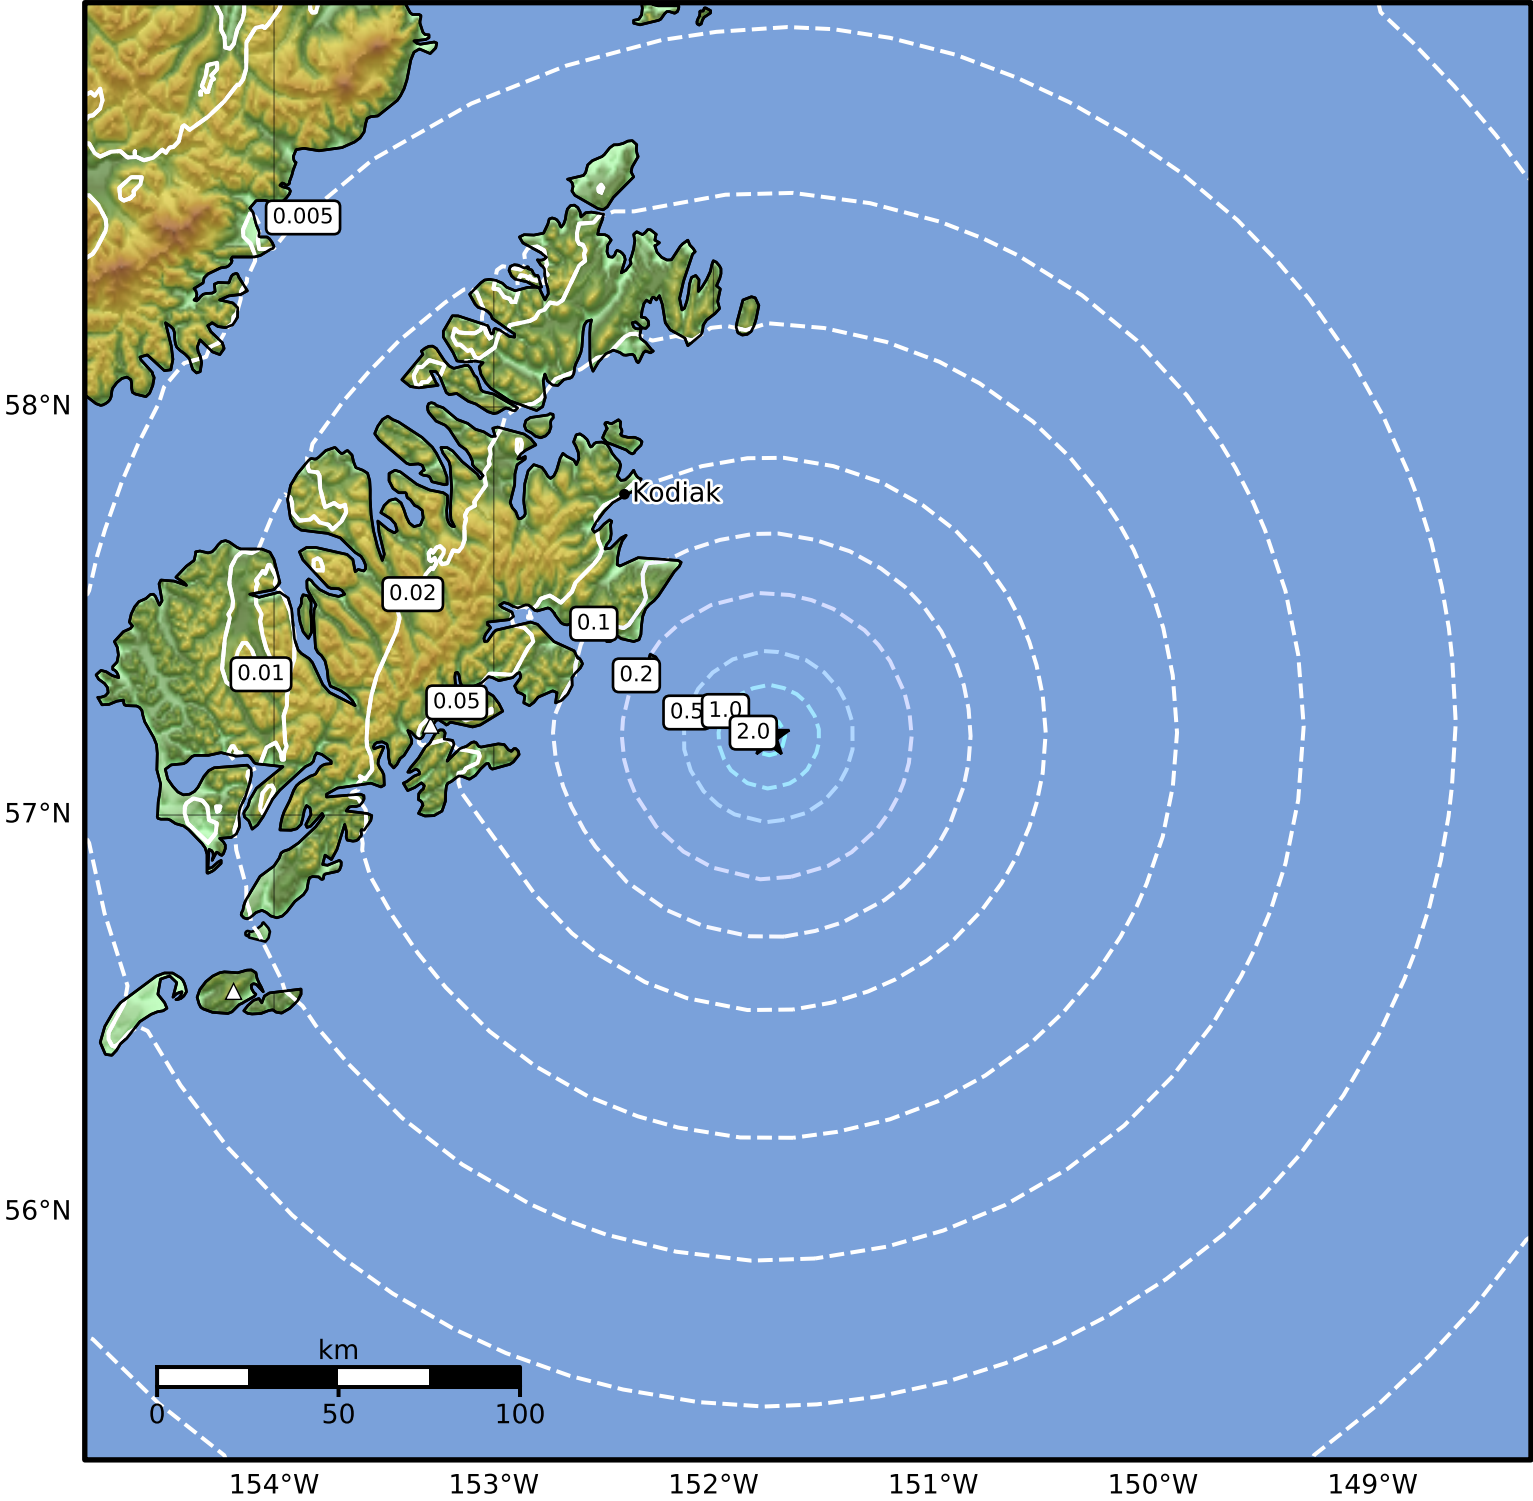

0.3 Second Peak Spectral Acceleration Map Alaska Earthquake Center
 ShakeMap: 77 km (48 miles) SSE of Kodiak
 Aug 13, 2024 06:33:15 UTC M3.6 N57.19 W151.75 Depth: 11.1km ID:ak024adv84m3

SA(0.3) (%g)	0.1	0.2	0.5	1	2	5	10	20	50	100	200
---------------------	------------	------------	------------	----------	----------	----------	-----------	-----------	-----------	------------	------------

Scale based on Worden et al. (2012)

Version 2: Processed 2024-08-13T15:41:09Z

△ Seismic Instrument

○ Reported Intensity

★ Epicenter