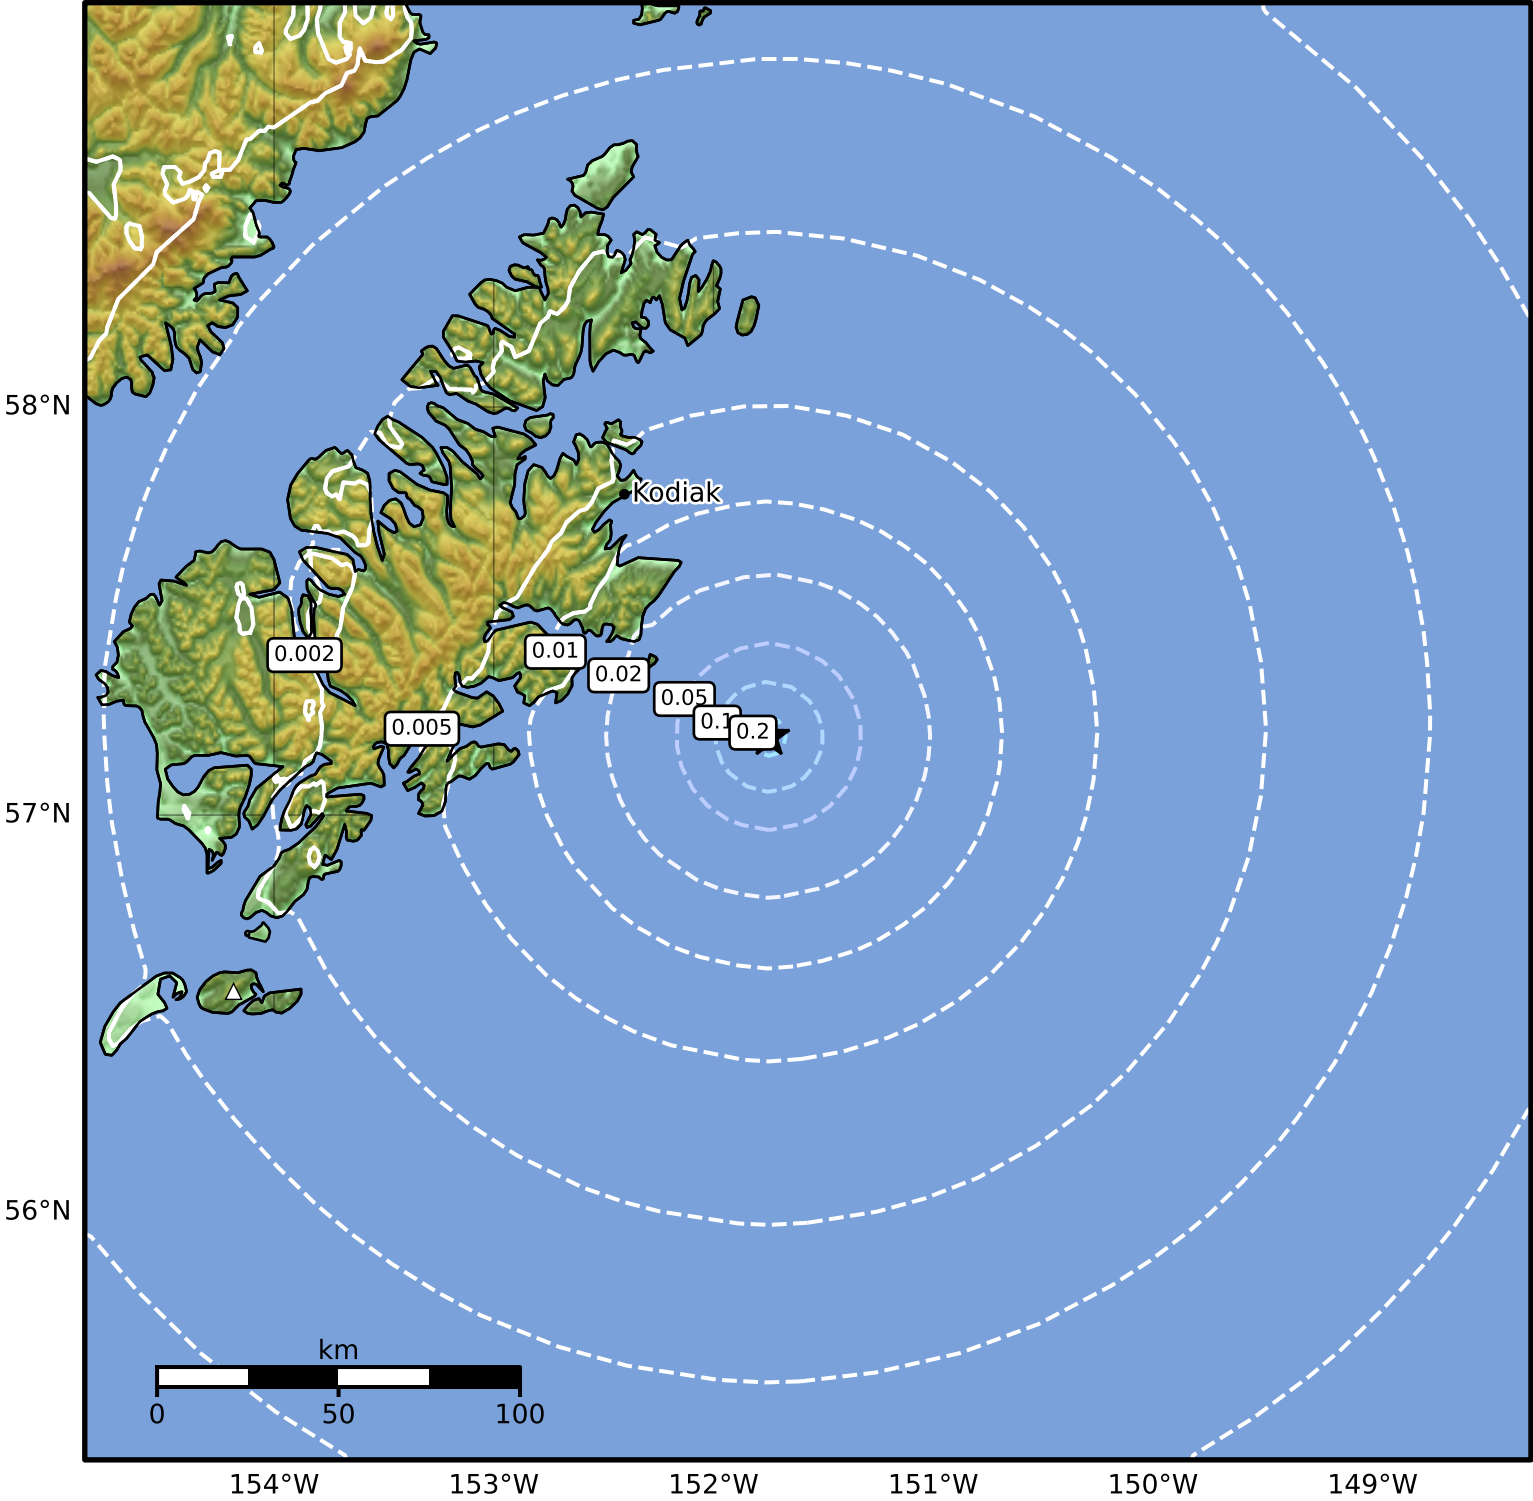

1.0 Second Peak Spectral Acceleration Map Alaska Earthquake Center
 ShakeMap: 77 km (48 miles) SSE of Kodiak
 Aug 13, 2024 06:33:15 UTC M3.6 N57.19 W151.75 Depth: 11.1km ID:ak024adv84m3

SA(1.0) (%g)	0.1	0.2	0.5	1	2	5	10	20	50	100	200
---------------------	------------	------------	------------	----------	----------	----------	-----------	-----------	-----------	------------	------------

Scale based on Worden et al. (2012)

Version 2: Processed 2024-08-13T15:41:09Z

△ Seismic Instrument ○ Reported Intensity

★ Epicenter