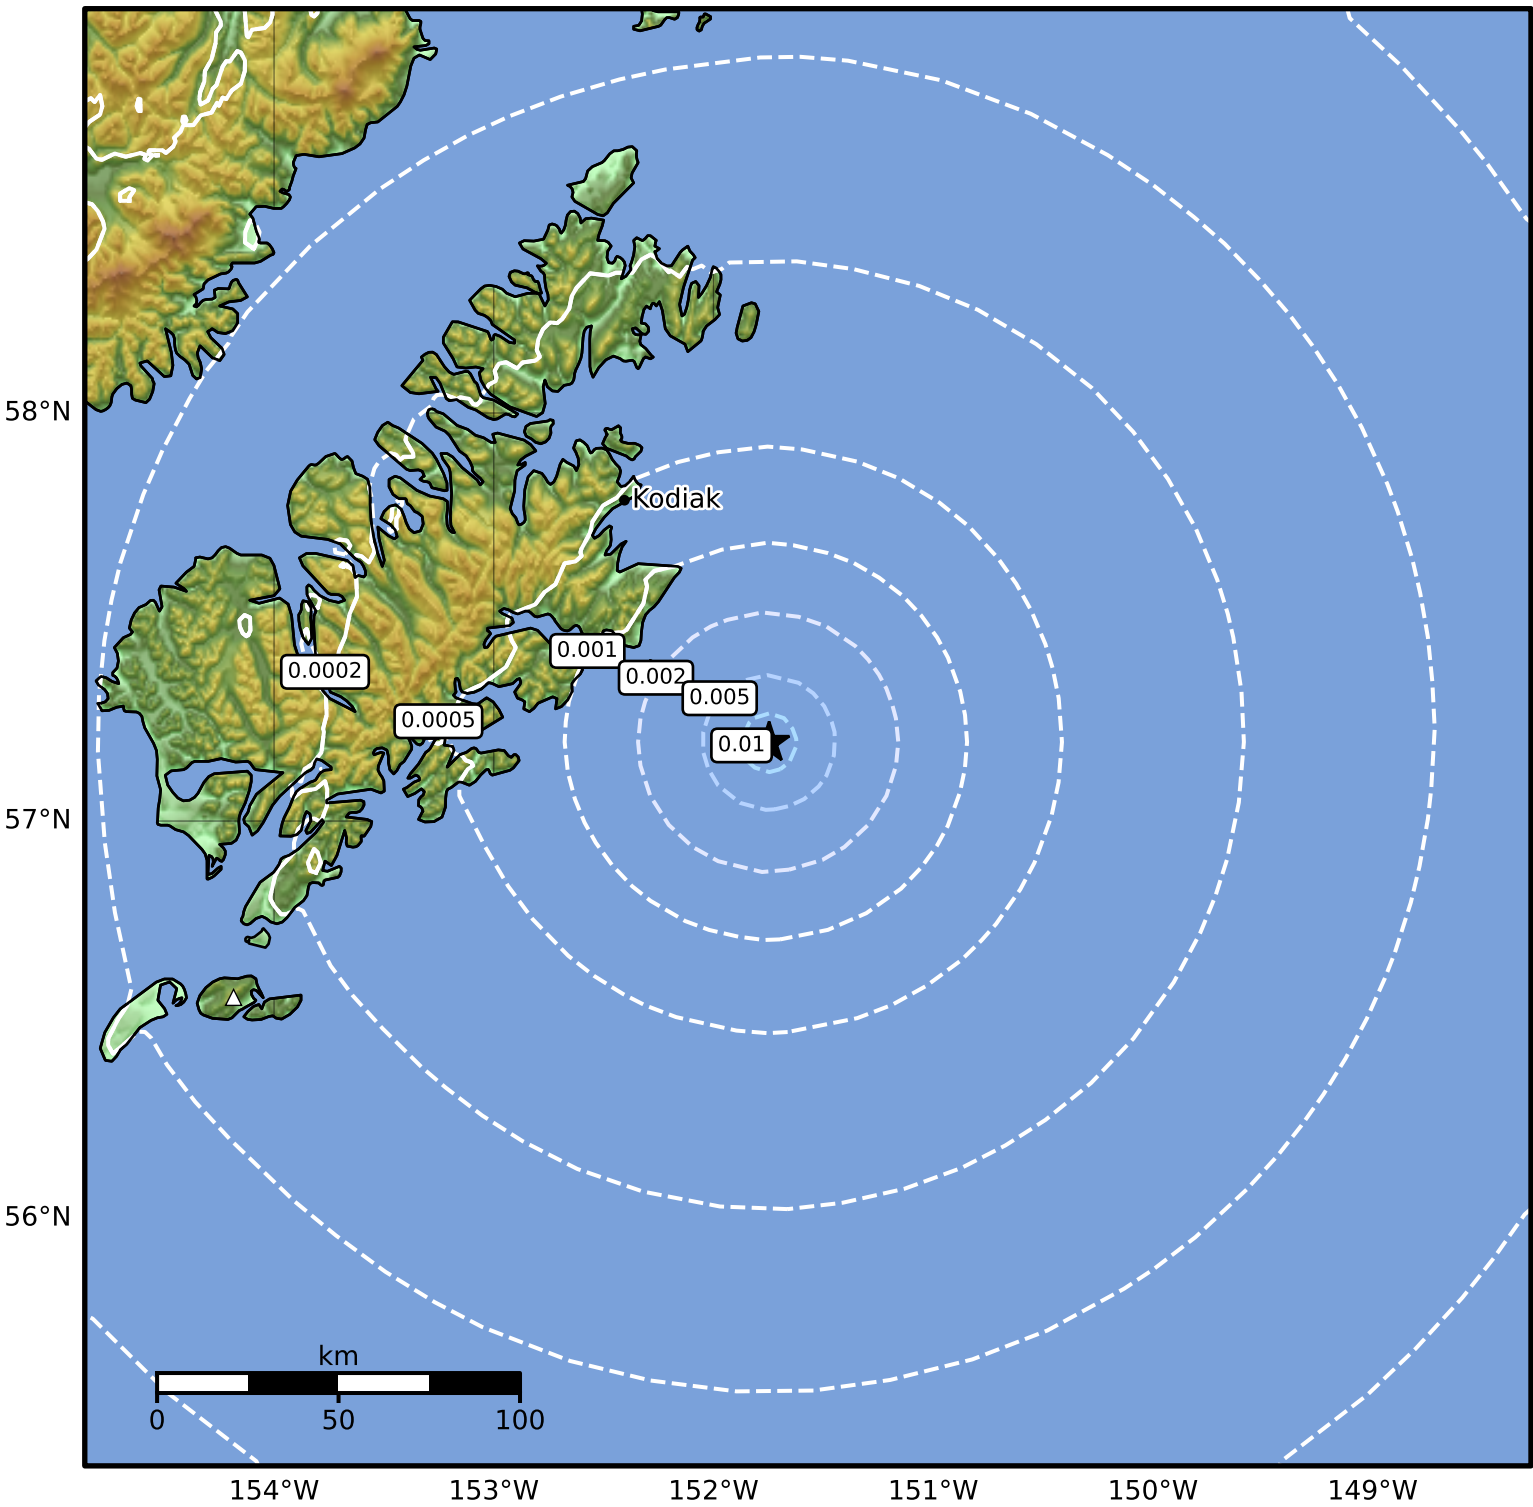

3.0 Second Peak Spectral Acceleration Map Alaska Earthquake Center  
 ShakeMap: 77 km (48 miles) SSE of Kodiak  
 Aug 13, 2024 06:33:15 UTC M3.6 N57.19 W151.75 Depth: 11.1km ID:ak024adv84m3

SA(3.0) (%g)	0.1	0.2	0.5	1	2	5	10	20	50
--------------	-----	-----	-----	---	---	---	----	----	----

Scale based on Worden et al. (2012)

Version 2: Processed 2024-08-13T15:41:09Z

△ Seismic Instrument    ○ Reported Intensity

★ Epicenter